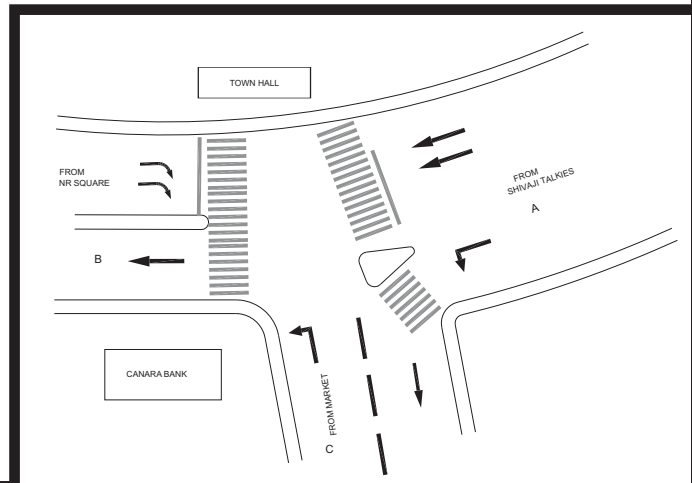

SHIVAJI TALKIES JUNCTION, ULSOOR GATE POLICE STATION - SYNC

TIMINGS DATA									
J.C.ROAD & POORNIMA TALKIEES RD			PHASE					CYCLE TIME	
	ROAD	FROM	1			2		3	
DATA	A	BHARAT TALKIES	R	L	S		P	P	
	B	POORNIMA		P		R	S	P	
	C	KUMBARGUNDI		P		P		L S	
TIMINGS weekdays /(sunday)	07:00	9:00	86 (73)			46 (34)		18 (13)	150 (120)
	09:00	12:00	113 (93)			66 (46)		21 (18)	200 (155)
	12:00	16:00	86 (73)			46 (34)		18 (13)	150 (120)
	16:00	20:00	113 (93)			66 (46)		21 (18)	200 (155)
	20:00	23:00	86 (73)			46 (34)		18 (13)	150 (120)

TIMINGS DATA							
JC ROAD X NR ROAD			PHASE				CYCLE TIME
	ROAD	FROM	1		2		
DATA	A	SHIVAJI TALKIES		L S	P		
	B	NR SQUARE			R		
	C	MARKET				L	
TIMINGS weekdays /(sunday)	07:00	9:00	64 (49)		86 (71)		150 (120)
	09:00	12:00	74 (54)		126 (101)		200 (155)
	12:00	16:00	64 (49)		86 (71)		150 (120)
	16:00	20:00	74 (54)		126 (101)		200 (155)
	20:00	23:00	64 (49)		86 (71)		150 (120)

TOWN HALL JUNCTION, ULSOOR GATE POLICE STATION - SYNC