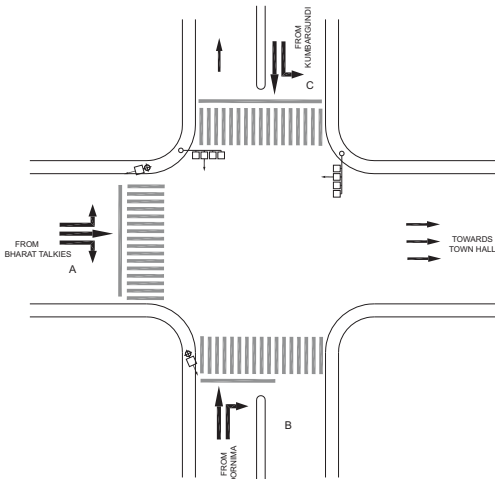

SHIVAJI TALKIES JUNCTION, ULSOOR GATE POLICE STATION - SYNC

TIMINGS DATA									
J.C.ROAD & POORNIMA TALKIEES RD			PHASE					CYCLE TIME	
	ROAD	FROM	1			2		3	
DATA	A	BHARAT TALKIES	R	L	S		P	P	
	B	POORNIMA		P		R	S	P	
	C	KUMBARGUNDI		P		P		L S	
TIMINGS weekdays /(sunday)	07:00	9:00	86 (73)			46 (34)		18 (13)	150 (120)
	09:00	12:00	113 (93)			66 (46)		21 (18)	200 (155)
	12:00	16:00	86 (73)			46 (34)		18 (13)	150 (120)
	16:00	20:00	113 (93)			66 (46)		21 (18)	200 (155)
	20:00	23:00	86 (73)			46 (34)		18 (13)	150 (120)

TIMINGS DATA							
JC ROAD X NR ROAD			PHASE				CYCLE TIME
	ROAD	FROM	1		2		
DATA	A	SHIVAJI TALKIES		L S	P		
	B	NR SQUARE			R		
	C	MARKET				L	
TIMINGS weekdays /(sunday)	07:00	9:00	64 (49)		86 (71)		150 (120)
	09:00	12:00	74 (54)		126 (101)		200 (155)
	12:00	16:00	64 (49)		86 (71)		150 (120)
	16:00	20:00	74 (54)		126 (101)		200 (155)
	20:00	23:00	64 (49)		86 (71)		150 (120)

TOWN HALL JUNCTION, ULSOOR GATE POLICE STATION - SYNC