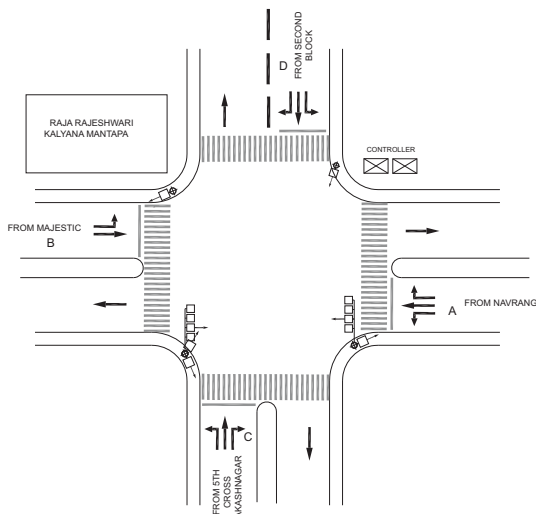

RAJARAJESHWARI KALYANA MANTAPA JUNCTION, DR. RAJKUMAR ROAD, RAJAJINAGAR POLICE STATION - FIXED

TIMINGS DATA														
Navrang rd & 2nd Block rd			PHASE					CYCLE TIME						
	ROAD	FROM	1			2		3		4		5		
DATA	A	NAVRANG	R	L	S		L	S	L				EXCLUSIVE PEDESTRIAN	
	B	MAJESTIC					L	S						
	C	PRAKASHNAGAR							R	L	S			
	D	2ND BLOCK		L							R	L		S
TIMINGS	07:00	09:00	20			25		10		10		08		073
	09:00	20:00	30			40		15		15		08		108
	20:00	22:00	20			25		10		10		06		071
SUNDAY	07:30	22:00	20			25		10		10		07		072

TIMINGS DATA											
			PHASE				CYCLE TIME				
	ROAD	FROM	1		2		3		4		
DATA	A	JAYAMAHAL	R		S		S			EXCLUSIVE PEDESTRIAN	
	B	MEKRI CIRCLE				L	S	L			
	C	RT NAGAR		L				R	L		
TIMINGS	07:00	08:00	75		75		30		10		190
	08:00	11:00	60		90		30		10		190
	11:00	16:00	75		75		30		10		190
	16:00	21:00	100		80		30		10		220
	21:00	23:00	60		60		30		07		157
SUNDAY	07:00	22:00	60		60		30		08		158

CIL CROSS JUNCTION, JAYAMAHAL ROAD, R.T. NAGAR POLICE STATION - FIXED