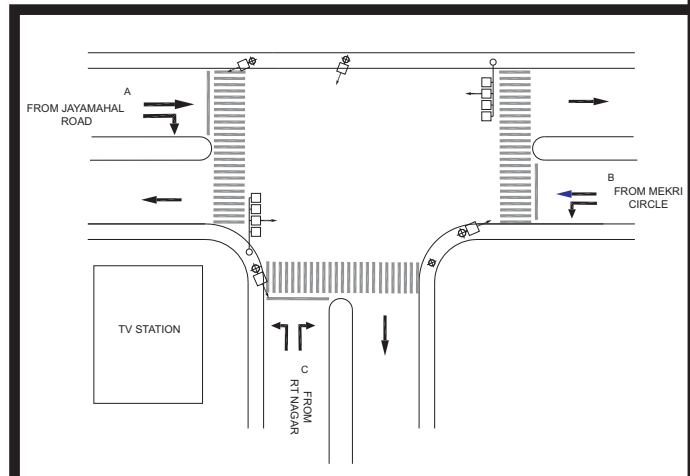

RAJARAJESHWARI KALYANA MANTAPA JUNCTION, DR. RAJKUMAR ROAD, RAJAJINAGAR POLICE STATION - FIXED

TIMINGS DATA														
Navrang rd & 2nd Block rd			PHASE					CYCLE TIME						
	ROAD	FROM	1			2		3		4		5		
DATA	A	NAVRANG	R	L	S		L	S	L				EXCLUSIVE PEDESTRIAN	
	B	MAJESTIC					L	S						
	C	PRAKASHNAGAR							R	L	S			
	D	2ND BLOCK		L							R	L		S
TIMINGS	07:00	09:00	20			25		10		10		08		073
	09:00	20:00	30			40		15		15		08		108
	20:00	22:00	20			25		10		10		06		071
SUNDAY	07:30	22:00	20			25		10		10		07		072

TIMINGS DATA											
			PHASE				CYCLE TIME				
	ROAD	FROM	1		2		3		4		
DATA	A	JAYAMAHAL	R		S		S			EXCLUSIVE PEDESTRIAN	
	B	MEKRI CIRCLE				L	S	L			
	C	RT NAGAR		L				R	L		
TIMINGS	07:00	08:00	75		75		30		10		190
	08:00	11:00	60		90		30		10		190
	11:00	16:00	75		75		30		10		190
	16:00	21:00	100		80		30		10		220
	21:00	23:00	60		60		30		07		157
SUNDAY	07:00	22:00	60		60		30		08		158

CIL CROSS JUNCTION, JAYAMAHAL ROAD, R.T. NAGAR POLICE STATION - FIXED