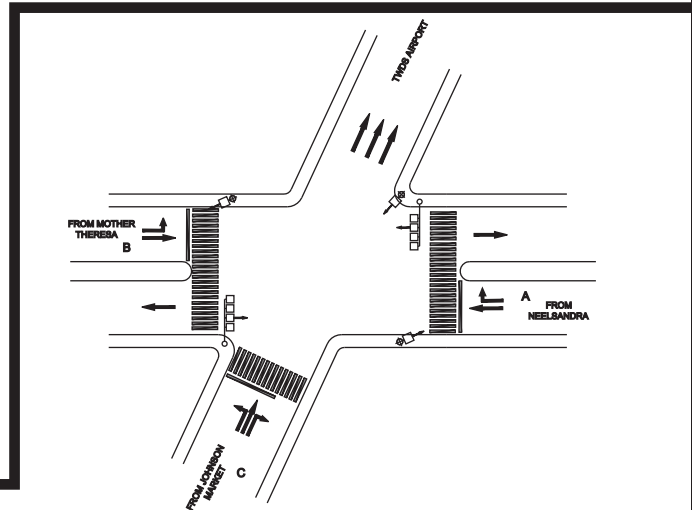

**BUTCHERY JUNCTION, ASHOK NAGAR POLICE STATION - FIXED**

TIMINGS DATA											
NEELASANDRA RD X LOWER AGRAM RD			PHASE				CYCLE TIME				
	ROAD	FROM	1		2		3		4		
DATA	A	EJIPURA	R		S		S			EXCLUSIVE PEDESTRIAN	
	B	NEELASANDRA				L	S				
	C	INDIA GARAGE		L				R	L		
TIMINGS	07:00	08:30	40		20		25		10		095
	08:30	11:00	55		25		30		10		120
	11:00	17:30	40		20		25		10		095
	17:30	20:30	55		25		30		10		120
	20:30	23:00	40		20		25		10		095
SUNDAY	07:30	22:00	40		20		25		10		095

TIMINGS DATA											
MOTHER THERESA RD X CAMPBELL RD JN			PHASE				CYCLE TIME				
	ROAD	FROM	1		2		3		4		
DATA	A	NEELASANDRA	R		S		S			EXCLUSIVE PEDESTRIAN	
	B	MOTHER THERESA				L	S				
	C	JOHNSON MARKET		P		P		R	L		S
TIMINGS	07:00	11:00	20		40		40		10		135
	11:00	16:00	15		30		40		10		110
	16:00	20:00	20		40		40		10		135
	20:00	22:00	15		30		30		10		090
SUNDAY	07:30	22:00	15		30		30		10		090

**CAMPBELL ROAD JUNCTION, ASHOK NAGAR POLICE STATION - FIXED**