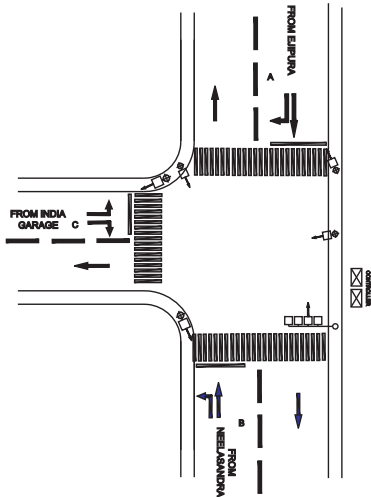

**BUTCHERY JUNCTION, ASHOK NAGAR POLICE STATION - FIXED**

TIMINGS DATA											
NEELASANDRA RD X LOWER AGRAM RD			PHASE				CYCLE TIME				
	ROAD	FROM	1		2		3		4		
DATA	A	EJIPURA	R		S		S			EXCLUSIVE PEDESTRIAN	
	B	NEELASANDRA				L	S				
	C	INDIA GARAGE		L				R	L		
TIMINGS	07:00	08:30	40		20		25		10		095
	08:30	11:00	55		25		30		10		120
	11:00	17:30	40		20		25		10		095
	17:30	20:30	55		25		30		10		120
	20:30	23:00	40		20		25		10		095
SUNDAY	07:30	22:00	40		20		25		10		095

TIMINGS DATA											
MOTHER THERESA RD X CAMPBELL RD JN			PHASE				CYCLE TIME				
	ROAD	FROM	1		2		3		4		
DATA	A	NEELASANDRA	R		S		S			EXCLUSIVE PEDESTRIAN	
	B	MOTHER THERESA				L	S				
	C	JOHNSON MARKET		P		P		R	L		S
TIMINGS	07:00	11:00	20		40		40		10		135
	11:00	16:00	15		30		40		10		110
	16:00	20:00	20		40		40		10		135
	20:00	22:00	15		30		30		10		090
SUNDAY	07:30	22:00	15		30		30		10		090

**CAMPBELL ROAD JUNCTION, ASHOK NAGAR POLICE STATION - FIXED**