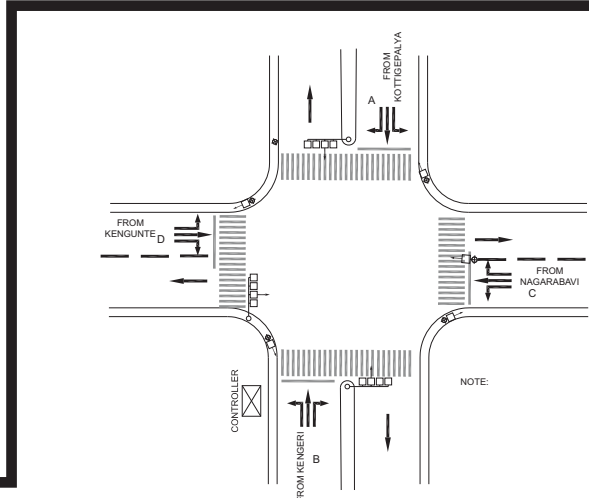

FIRE FORCE JUNCTION (WCR 72ND CROSS JN) RAJAJINAGAR - KAMAKSHIPALYA POLICE STATION

TIMINGS DATA														
WOC ROAD X 72 ND CROSS RAJAJINAGAR			PHASE							CYCLE TIME				
	ROAD	FROM	1			2		3		4		5		
DATA	A	YESWANTHPUR	R	L	S		L	S			L	EXCLUSIVE PEDESTRIAN		
	B	VIJAYA NAGAR					L	S	R	L	S			
	C	RAJAJI NAGAR 72ND CROSS							L	R	L		S	
	D	5TH CROSS WOC												
TIMINGS	07:00	08:00	15			35		15		25		10		100
	08:00	10:30	20			40		20		30		10		120
	10:30	16:00	15			35		15		20		10		095
	16:00	20:00	20			40		20		30		10		120
	20:00	22:00	15			35		15		20		00		085
SUNDAY	08:00	22:00	15			35		15		20		10		095

TIMINGS DATA														
			PHASE							CYCLE TIME				
	ROAD	FROM	1			2		3		4		5		
DATA	A	KOTTIGEPALYA	R	L	S			L			EXCLUSIVE PEDESTRIAN			
	B	KENGERI				R	L	S		L				
	C	NAGARBAVI				L		R	L	S				
	D	KENGUNTE	L						R	L		S		
TIMINGS	07:00	09:00	40			40		30		15		10		135
	09:00	12:00	45			45		30		15		10		145
	12:00	17:00	40			40		30		15		10		135
	17:00	20:00	50			43		30		15		10		148
	20:00	22:00	40			40		30		15		07		132
SUNDAY	07:00	09:00	40			40		30		15		10		135

RING ROAD NEAR KENGUNTE JUNCTION, KAMAKSHIPALYA POLICE STATION - FIXED