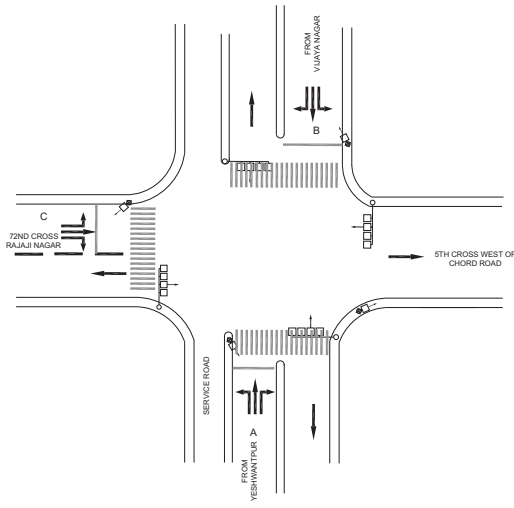

FIRE FORCE JUNCTION (WCR 72ND CROSS JN) RAJAJINAGAR - KAMAKSHIPALYA POLICE STATION

TIMINGS DATA														
WOC ROAD X 72 ND CROSS RAJAJINAGAR			PHASE							CYCLE TIME				
	ROAD	FROM	1			2		3		4		5		
DATA	A	YESWANTHPUR	R	L	S		L	S			L	EXCLUSIVE PEDESTRIAN		
	B	VIJAYA NAGAR					L	S	R	L	S			
	C	RAJAJI NAGAR 72ND CROSS							L	R	L		S	
	D	5TH CROSS WOC												
TIMINGS	07:00	08:00	15			35		15		25		10		100
	08:00	10:30	20			40		20		30		10		120
	10:30	16:00	15			35		15		20		10		095
	16:00	20:00	20			40		20		30		10		120
	20:00	22:00	15			35		15		20		00		085
SUNDAY	08:00	22:00	15			35		15		20		10		095

TIMINGS DATA														
			PHASE							CYCLE TIME				
	ROAD	FROM	1			2		3		4		5		
DATA	A	KOTTIGEPALYA	R	L	S			L			EXCLUSIVE PEDESTRIAN			
	B	KENGERI				R	L	S		L				
	C	NAGARBAVI				L		R	L	S				
	D	KENGUNTE	L						R	L		S		
TIMINGS	07:00	09:00	40			40		30		15		10		135
	09:00	12:00	45			45		30		15		10		145
	12:00	17:00	40			40		30		15		10		135
	17:00	20:00	50			43		30		15		10		148
	20:00	22:00	40			40		30		15		07		132
SUNDAY	07:00	09:00	40			40		30		15		10		135

RING ROAD NEAR KENGUNTE JUNCTION, KAMAKSHIPALYA POLICE STATION - FIXED