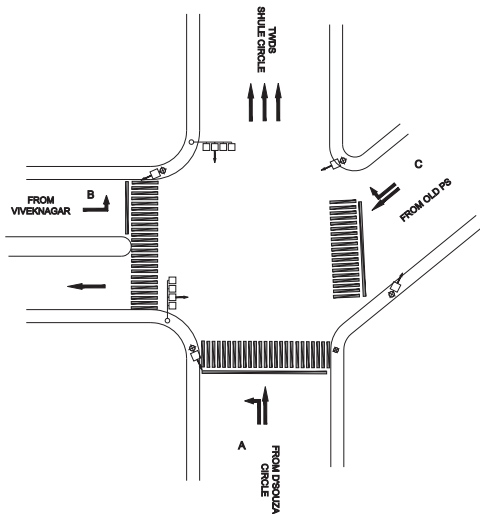

MOTHER THERESA JUNCTION, ASHOK NAGAR POLICE STATION - FIXED

TIMINGS DATA								
CAMPBELL RD X VICTORIA RD JN			PHASE				CYCLE TIME	
	ROAD	FROM	1		2		3	
DATA	A	D'SOUZA CIRCLE	L	S	P		EXCLUSIVE PEDESTRIAN	
	B	VIVEKNAGAR			L			
	C	OLD POLICE STATION			R	S		
TIMINGS	07:00	21:00	70		40		10	120
	21:00	23:00	40		30		10	080

TIMINGS DATA									
SHANTINAGAR MAIN RD X LANG FORD RD JN			PHASE				CYCLE TIME		
	ROAD	FROM	1		2		3	4	
DATA	A	SHANTINAGAR JN	R	L	S		L	EXCLUSIVE PEDESTRIAN	
	B	BERLIE STREET				R	L		
	C	RICHMOND ROAD					R		L
TIMINGS	07:00	09:00	35		25		25	10	095
	09:00	12:00	45		30		30	10	115
	12:00	14:00	35		25		25	10	095
	14:00	20:00	45		30		30	10	115
	20:00	22:00	30		20		25	10	085
SUNDAY	07:30	22:00	30		20		25	10	085

NANJAPPA CIRCLE JUNCTION, ASHOK NAGAR POLICE STATION - FIXED