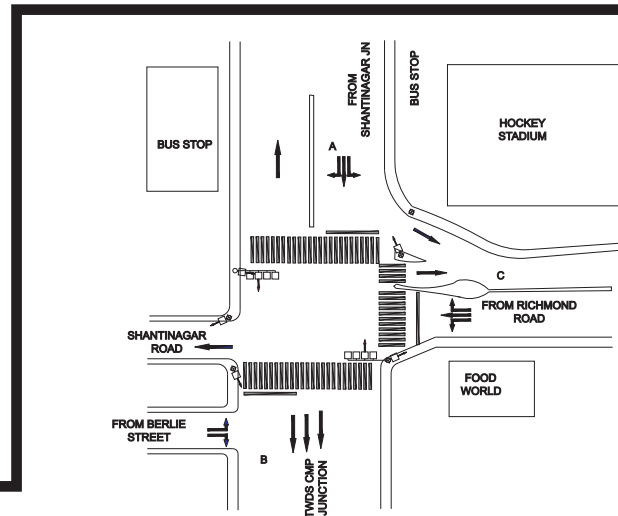

MOTHER THERESA JUNCTION, ASHOK NAGAR POLICE STATION - FIXED

TIMINGS DATA								
CAMPBELL RD X VICTORIA RD JN			PHASE				CYCLE TIME	
	ROAD	FROM	1		2		3	
DATA	A	D'SOUZA CIRCLE	L	S	P		EXCLUSIVE PEDESTRIAN	
	B	VIVEKNAGAR			L			
	C	OLD POLICE STATION			R	S		
TIMINGS	07:00	21:00	70		40		10	120
	21:00	23:00	40		30		10	080

TIMINGS DATA									
SHANTINAGAR MAIN RD X LANG FORD RD JN			PHASE				CYCLE TIME		
	ROAD	FROM	1		2		3	4	
DATA	A	SHANTINAGAR JN	R	L	S		L	EXCLUSIVE PEDESTRIAN	
	B	BERLIE STREET				R	L		
	C	RICHMOND ROAD					R		L
TIMINGS	07:00	09:00	35		25		25	10	095
	09:00	12:00	45		30		30	10	115
	12:00	14:00	35		25		25	10	095
	14:00	20:00	45		30		30	10	115
	20:00	22:00	30		20		25	10	085
SUNDAY	07:30	22:00	30		20		25	10	085

NANJAPPA CIRCLE JUNCTION, ASHOK NAGAR POLICE STATION - FIXED