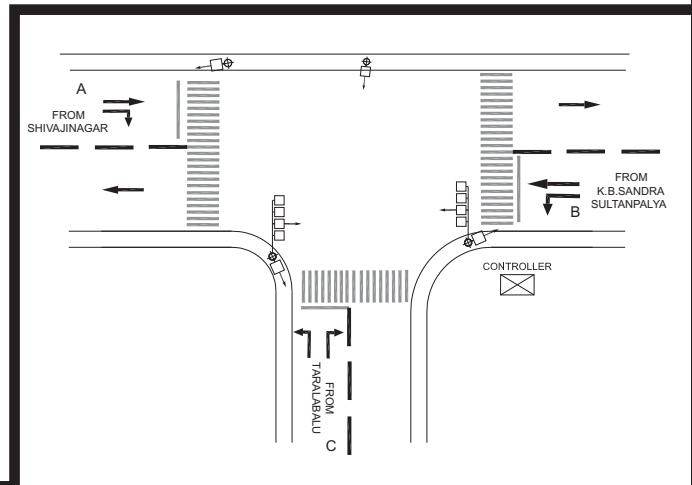

**R.T. NAGAR POLICE STATION JUNCTION, R.T. NAGAR POLICE STATION - FIXED**

**TIMINGS DATA**

			PHASE					CYCLE TIME					
	ROAD	FROM	1		2		3		4		5		
DATA	A	MADADALLI	R	L	S			L	S		L	EXCLUSIVE PEDESTRIAN	
	B	ANANDNAGAR				R	L	S	L	S			
	C	GANGENAHALLI					L				R		L
TIMINGS	07:00	08:00	25		25		40		20		08		118
	08:00	11:00	35		30		50		30		08		153
	11:00	17:00	25		25		40		25		08		123
	17:00	22:00	35		30		50		30		08		153
SUNDAY	07:00	22:00	25		25		40		20		08		118

**TIMINGS DATA**

			PHASE				CYCLE TIME				
	ROAD	FROM	1		2		3		4		
DATA	A	SHIVAJI NAGAR			R		S		S	EXCLUSIVE PEDESTRIAN	
	B	SULTANPALYA		L			L	S			
	C	TARALABALU	R	L		L					
TIMINGS	07:00	08:00	15		15		30		08		68
	08:00	11:00	20		20		40		08		88
	11:00	16:00	15		15		30		07		67
	16:00	20:30	20		20		40		08		88
	20:30	22:00	15		15		30		06		66
SUNDAY	07:00	22:00	15		15		30		08		68

**TARALABALU JUNCTION, R.T. NAGAR POLICE STATION - FIXED**