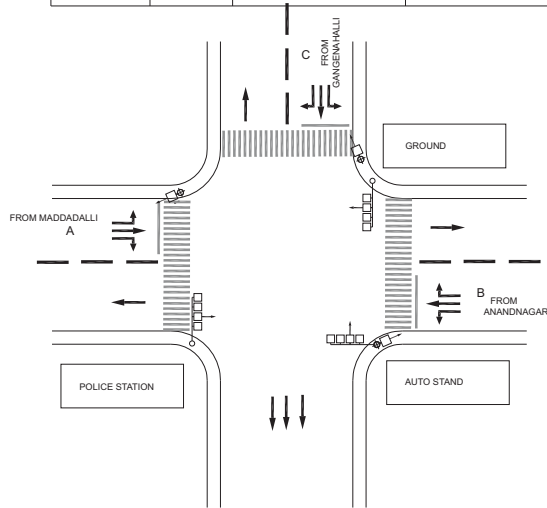

**R.T. NAGAR POLICE STATION JUNCTION, R.T. NAGAR POLICE STATION - FIXED**

**TIMINGS DATA**

			PHASE					CYCLE TIME					
	ROAD	FROM	1		2		3		4		5		
DATA	A	MADADALLI	R	L	S			L	S		L	EXCLUSIVE PEDESTRIAN	
	B	ANANDNAGAR				R	L	S	L	S			
	C	GANGENAHALLI					L				R		L
TIMINGS	07:00	08:00	25		25		40		20		08		118
	08:00	11:00	35		30		50		30		08		153
	11:00	17:00	25		25		40		25		08		123
	17:00	22:00	35		30		50		30		08		153
SUNDAY	07:00	22:00	25		25		40		20		08		118

**TIMINGS DATA**

			PHASE				CYCLE TIME				
	ROAD	FROM	1		2		3		4		
DATA	A	SHIVAJI NAGAR			R		S		S	EXCLUSIVE PEDESTRIAN	
	B	SULTANPALYA		L			L	S			
	C	TARALABALU	R	L		L					
TIMINGS	07:00	08:00	15		15		30		08		68
	08:00	11:00	20		20		40		08		88
	11:00	16:00	15		15		30		07		67
	16:00	20:30	20		20		40		08		88
	20:30	22:00	15		15		30		06		66
SUNDAY	07:00	22:00	15		15		30		08		68

**TARALABALU JUNCTION, R.T. NAGAR POLICE STATION - FIXED**