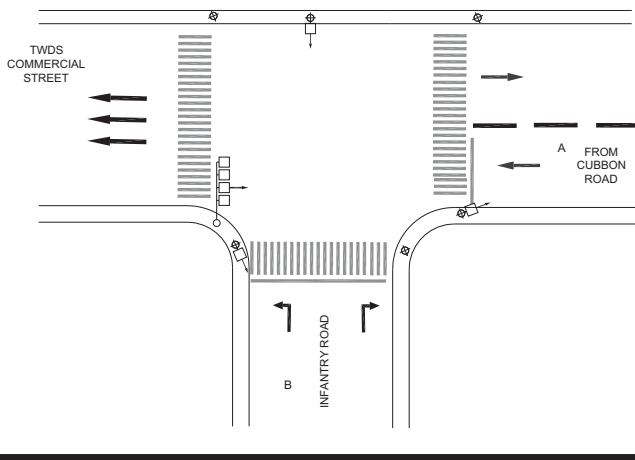

SAFINA PLAZA JUNCTION, SHIVAJI NAGAR POLICE STATION - SYNC

TIMINGS DATA							
INFANTRY RD X MAIN GUARD CROSS ROAD			PHASE			CYCLE TIME	
	ROAD	FROM	1		2		
DATA	A	CUBBON ROAD		S		EXCLUSIVE PEDESTRIAN	
	B	INFANTRY ROAD			R L		
TIMINGS	07:00	09:00	10		10	08	028
	09:00	14:00	15		20	08	043
	14:00	16:00	15		15	07	037
	16:00	20:00	15		20	08	043
	20:00	23:00	15		15	06	036
SATURDAY & SUNDAY	07:00	09:00	10		10	07	027
	09:00	14:00	15		20	10	045
	14:00	16:00	15		15	10	040
	16:00	20:00	20		25	10	055
	20:00	23:00	20		25	10	055

TIMINGS DATA								
CUBBON RD X CENTRAL STREET			PHASE				CYCLE TIME	
	ROAD	FROM	1		2			
DATA	A	KAMRAJ CIRCLE	R	S		S	EXCLUSIVE PEDESTRIAN	
	B	MINSK SQUARE			L	S		
	C	M.G.ROAD				R L S		
TIMINGS	07:00	08:00	35		45	60	11	160
	08:00	12:00	45		55	70	11	190
	12:00	16:00	35		45	60	11	160
	16:00	20:30	45		55	70	11	190
	20:30	22:00	35		45	60	11	160
	22:00	23:00	25		35	45	06	120