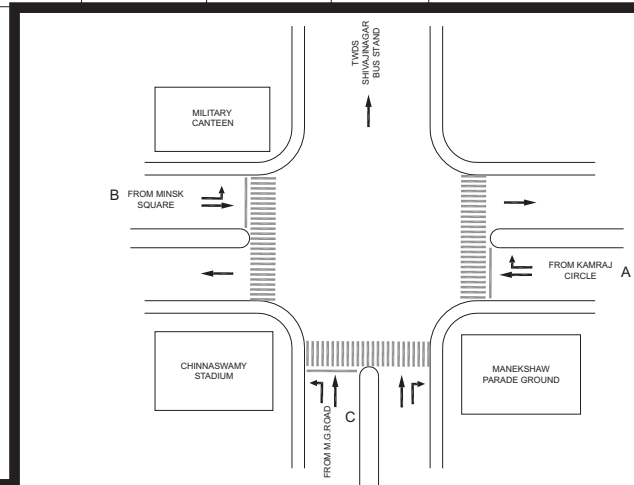

SAFINA PLAZA JUNCTION, SHIVAJI NAGAR POLICE STATION - SYNC

TIMINGS DATA							
INFANTRY RD X MAIN GUARD CROSS ROAD			PHASE			CYCLE TIME	
	ROAD	FROM	1		2		
DATA	A	CUBBON ROAD		S		EXCLUSIVE PEDESTRIAN	
	B	INFANTRY ROAD			R L		
TIMINGS	07:00	09:00	10		10	08	028
	09:00	14:00	15		20	08	043
	14:00	16:00	15		15	07	037
	16:00	20:00	15		20	08	043
	20:00	23:00	15		15	06	036
SATURDAY & SUNDAY	07:00	09:00	10		10	07	027
	09:00	14:00	15		20	10	045
	14:00	16:00	15		15	10	040
	16:00	20:00	20		25	10	055
	20:00	23:00	20		25	10	055

TIMINGS DATA								
CUBBON RD X CENTRAL STREET			PHASE				CYCLE TIME	
	ROAD	FROM	1		2			
DATA	A	KAMRAJ CIRCLE	R	S		S	EXCLUSIVE PEDESTRIAN	
	B	MINSK SQUARE			L	S		
	C	M.G.ROAD				R L S		
TIMINGS	07:00	08:00	35		45	60	11	160
	08:00	12:00	45		55	70	11	190
	12:00	16:00	35		45	60	11	160
	16:00	20:30	45		55	70	11	190
	20:30	22:00	35		45	60	11	160
	22:00	23:00	25		35	45	06	120

SHIVAJI NAGAR (BRV) JUNCTION, SHIVAJI NAGAR POLICE STATION - SYNC