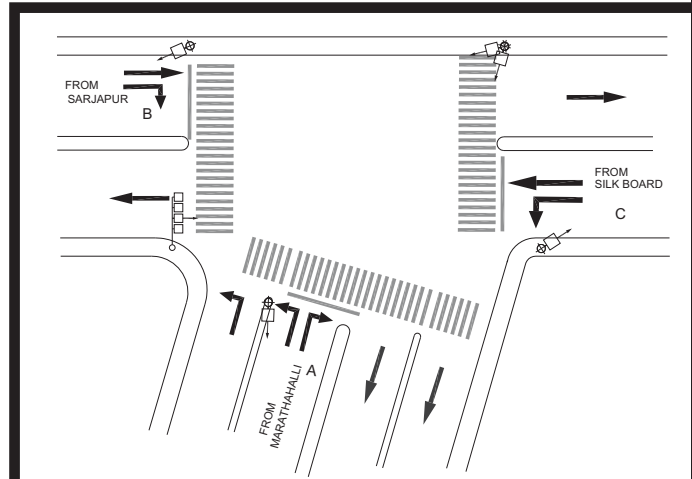

HSR 14TH MAIN JUNCTION, MADIWALA POLICE STATION - FIXED

TIMINGS DATA											
RING ROAD X 14TH MAIN HSR LYT			PHASE					CYCLE TIME			
	ROAD	FROM	1			2			3	4	5
DATA	A	SILK BOARD	R	L	S		L			EXCLUSIVE PEDESTRIAN	
	B	AUTOMART				R	L	S	L		
	C	AGARA						R	L		S
	D	HSR BDA COMPLEX		L					R		L
TIMINGS	07:00	08:00	60			30		70	25	00	185
	08:00	11:00	80			40		90	35	10	255
	11:00	16:30	60			30		80	30	10	210
	16:30	21:00	70			40		100	35	10	255
	21:00	23:00	60			30		80	25	00	195

TIMINGS DATA									
SARJAPURA RD X ORR JUNCTION			PHASE				CYCLE TIME		
	ROAD	FROM	1		2			3	4
DATA	A	MARATHALLI	R	L		L		EXCLUSIVE PEDESTRIAN	
	B	SARJAPUR			R		S		
	C	SILK BOARD		L			L		S
TIMINGS	07:00	8:00	60		40		80	10	190
	08:00	10:30	80		40		80	10	210
	10:30	17:00	60		60		60	10	190
	17:00	20:30	100		40		60	10	210
	20:30	23:00	80		60		60	10	210
SUNDAY	07:00	22:00	60		40		80	10	190

IBLUR JUNCTION (SARJAPUR ROAD), MADIWALA POLICE STATION - FIXED