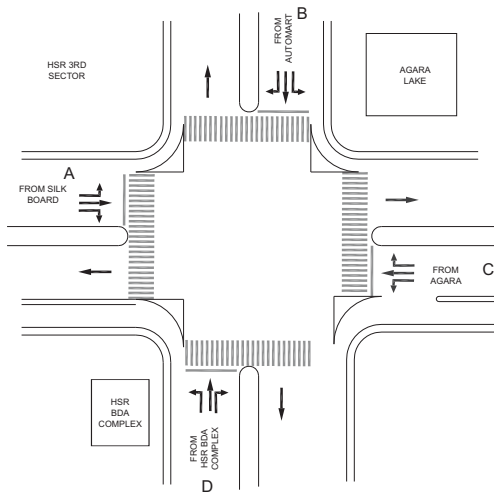

HSR 14TH MAIN JUNCTION, MADIWALA POLICE STATION - FIXED

TIMINGS DATA											
RING ROAD X 14TH MAIN HSR LYT			PHASE					CYCLE TIME			
	ROAD	FROM	1			2			3	4	5
DATA	A	SILK BOARD	R	L	S		L			EXCLUSIVE PEDESTRIAN	
	B	AUTOMART				R	L	S	L		
	C	AGARA						R	L		S
	D	HSR BDA COMPLEX		L					R		L
TIMINGS	07:00	08:00	60			30		70	25	00	185
	08:00	11:00	80			40		90	35	10	255
	11:00	16:30	60			30		80	30	10	210
	16:30	21:00	70			40		100	35	10	255
	21:00	23:00	60			30		80	25	00	195

TIMINGS DATA									
SARJAPURA RD X ORR JUNCTION			PHASE				CYCLE TIME		
	ROAD	FROM	1		2			3	4
DATA	A	MARATHALLI	R	L		L		EXCLUSIVE PEDESTRIAN	
	B	SARJAPUR			R		S		
	C	SILK BOARD		L			L		S
TIMINGS	07:00	8:00	60		40		80	10	190
	08:00	10:30	80		40		80	10	210
	10:30	17:00	60		60		60	10	190
	17:00	20:30	100		40		60	10	210
	20:30	23:00	80		60		60	10	210
SUNDAY	07:00	22:00	60		40		80	10	190

IBLUR JUNCTION (SARJAPUR ROAD), MADIWALA POLICE STATION - FIXED