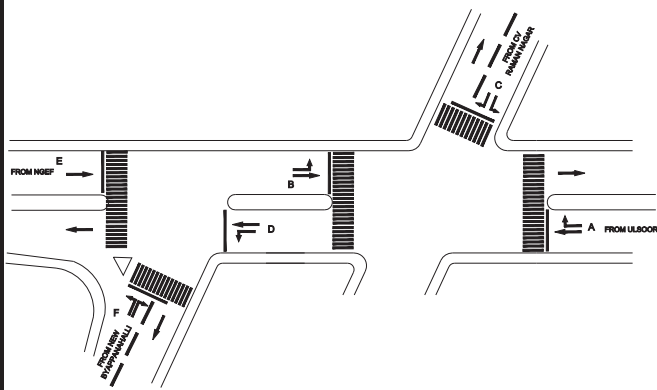

BYAPPANAHALLI JUNCTION (SURANJANDAS & OM ROAD), INDIRANAGAR POLICE STATION - FIXED

TIMINGS DATA												
			PHASE					CYCLE TIME				
	ROAD	FROM	1		2		3		4		5	
DATA	A	ULSOOR	R	S		S						EXCLUSIVE PEDESTRIAN
	B	NGEF			L	S	L		L	S		
	C	CV RAMANNAGAR	L				R	L				
	D	ULSOOR	L	S	L	S	L	S				
	E	NGEF				S		S				
	F	BYAPPANAHALLI							R	L		
TIMINGS	07:00	08:00	30		60		30		30		10	160
	08:00	11:00	40		70		35		45		10	200
	11:00	17:00	30		60		30		30		10	160
	17:00	20:30	40		70		35		45		10	200
	20:30	22:00	30		60		30		30		10	160
SUNDAY	07:00	22:00	30		60		30		30		10	160

TIMINGS DATA										
J.B.NAGAR X CMH RD (ADE GATE)			PHASE					CYCLE TIME		
	ROAD	FROM	1		2		3		4	
DATA	A	OLD MADRAS ROAD	R	S		S				EXCLUSIVE PEDESTRIAN
	B	JB NAGAR			L	S	L			
	C	CMH ROAD	L				R	L		
TIMINGS	07:00	08:00	20		35		20		10	85
	08:00	11:00	30		50		25		10	105
	11:00	16:00	25		40		20		10	95
	16:00	21:00	30		60		25		10	125
	21:00	23:00	20		30		15		05	70
SUNDAY	07:30	22:30	20		35		20		07	82

CMH ROAD & INDIRANAGAR 80 FT. ROAD JUNCTION (13TH MN. & 80 FT), INDIRANAGAR POLICE STATION - FIXED