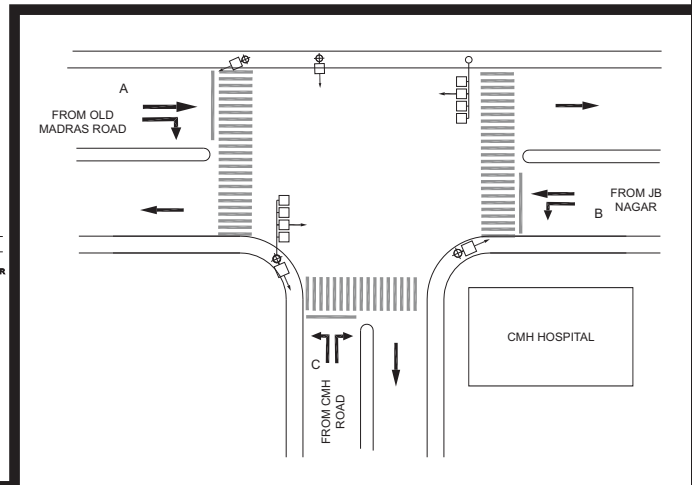

BYAPPANAHALLI JUNCTION (SURANJANDAS & OM ROAD), INDIRANAGAR POLICE STATION - FIXED

TIMINGS DATA												
			PHASE					CYCLE TIME				
	ROAD	FROM	1		2		3		4		5	
DATA	A	ULSOOR	R	S		S						EXCLUSIVE PEDESTRIAN
	B	NGEF			L	S	L		L	S		
	C	CV RAMANNAGAR	L				R	L				
	D	ULSOOR	L	S	L	S	L	S				
	E	NGEF				S		S				
	F	BYAPPANAHALLI							R	L		
TIMINGS	07:00	08:00	30		60		30		30		10	160
	08:00	11:00	40		70		35		45		10	200
	11:00	17:00	30		60		30		30		10	160
	17:00	20:30	40		70		35		45		10	200
	20:30	22:00	30		60		30		30		10	160
SUNDAY	07:00	22:00	30		60		30		30		10	160

TIMINGS DATA										
J.B.NAGAR X CMH RD (ADE GATE)			PHASE					CYCLE TIME		
	ROAD	FROM	1		2		3		4	
DATA	A	OLD MADRAS ROAD	R	S		S				EXCLUSIVE PEDESTRIAN
	B	JB NAGAR			L	S	L			
	C	CMH ROAD	L				R	L		
TIMINGS	07:00	08:00	20		35		20		10	85
	08:00	11:00	30		50		25		10	105
	11:00	16:00	25		40		20		10	95
	16:00	21:00	30		60		25		10	125
	21:00	23:00	20		30		15		05	70
SUNDAY	07:30	22:30	20		35		20		07	82

CMH ROAD & INDIRANAGAR 80 FT. ROAD JUNCTION (13TH MN. & 80 FT), INDIRANAGAR POLICE STATION - FIXED