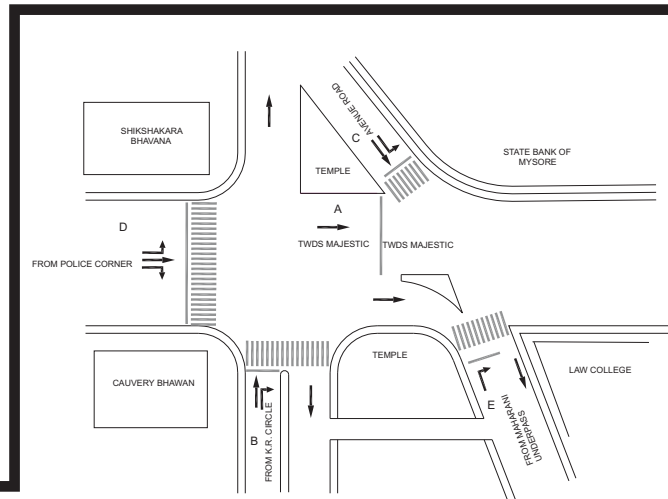

SAGAR THEATRE JUNCTION, UPPAR PETH POLICE STATION - SYNC

TIMINGS DATA								
			PHASE			CYCLE TIME		
	ROAD	FROM	1			2	3	
DATA	A	SBM	R	L	S	EXCLUSIVE PEDESTRIAN	P	
	B	SUBBANNA CIRCLE					R	S
	C	BVK AYANGAR ROAD					L	
TIMINGS	07:00	09:00	60			15	30	105
	09:00	22:00	100			15	35	150
	22:00	23:00	60			15	30	105

TIMINGS DATA									
			PHASE				CYCLE TIME		
	ROAD	FROM	1		2	3		4	
DATA	A	TWDS MAJESTIC	R	S	EXCLUSIVE PEDESTRIAN			S	
	B	K.R.CIRCLE	P			R	S	R	S
	C	AVENUE ROAD				R	L	S	
	D	POLICE CORNER	R	S			P		
	E	MAHARANI UNDERPASS	L					R	L
TIMINGS	07:00	08:00	65		15	20		15	115
	08:00	11:00	80		20	30		20	150
	11:00	16:00	70		15	25		20	130
	16:00	21:00	80		20	30		20	150
	21:00	23:00	65		15	20		15	115
SUNDAY	07:00	23:00	65		15	20		15	115

SBM JUNCTION, UPPAR PETH POLICE STATION - SYNC