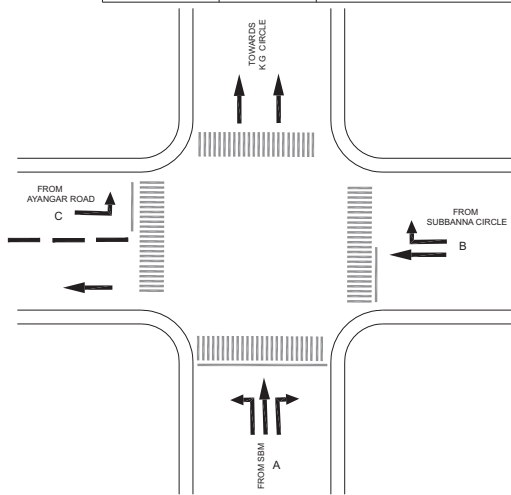

SAGAR THEATRE JUNCTION, UPPAR PETH POLICE STATION - SYNC

TIMINGS DATA								
			PHASE			CYCLE TIME		
	ROAD	FROM	1			2	3	
DATA	A	SBM	R	L	S	EXCLUSIVE PEDESTRIAN	P	
	B	SUBBANNA CIRCLE					R	S
	C	BVK AYANGAR ROAD					L	
TIMINGS	07:00	09:00	60			15	30	105
	09:00	22:00	100			15	35	150
	22:00	23:00	60			15	30	105

TIMINGS DATA									
			PHASE				CYCLE TIME		
	ROAD	FROM	1		2	3		4	
DATA	A	TWDS MAJESTIC	R	S	EXCLUSIVE PEDESTRIAN			S	
	B	K.R.CIRCLE	P			R	S	R	S
	C	AVENUE ROAD				R	L	S	
	D	POLICE CORNER	R	S			P		
	E	MAHARANI UNDERPASS	L					R	L
TIMINGS	07:00	08:00	65		15	20		15	115
	08:00	11:00	80		20	30		20	150
	11:00	16:00	70		15	25		20	130
	16:00	21:00	80		20	30		20	150
	21:00	23:00	65		15	20		15	115
SUNDAY	07:00	23:00	65		15	20		15	115

SBM JUNCTION, UPPAR PETH POLICE STATION - SYNC