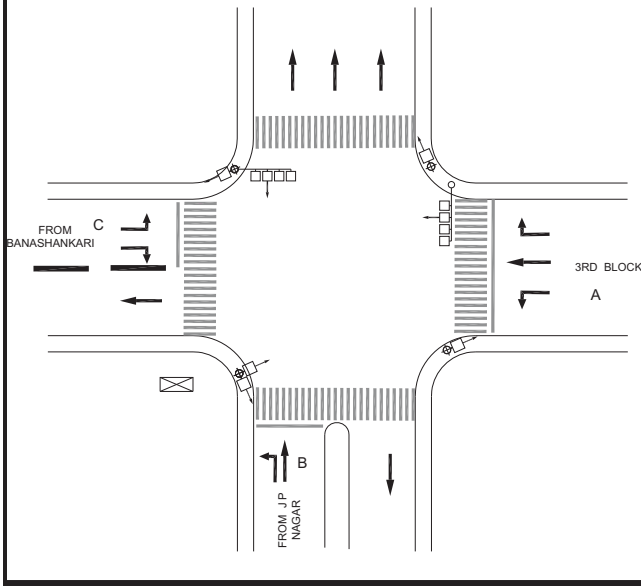

CANARA BANK JUNCTION (JAYANAGAR 27TH CROSS & 9TH MAIN), JAYANAGAR POLICE STATION - FIXED

TIMINGS DATA										
			PHASE				CYCLE TIME			
	ROAD	FROM	1			2		3	4	
DATA	A	3RD BLOCK	R	L	S		L		P	
	B	J P NAGAR					L	S	L	
	C	BANASHANKARI						R	L	
TIMINGS	07:00	08:00	50			25		30	10	115
	08:00	21:00	70			30		40	10	150
	21:00	22:00	50			25		30	07	112

TIMINGS DATA											
BANNERGATTA RD X JAYANAGAR RD			PHASE					CYCLE TIME			
	ROAD	FROM	1			2		3	4	5	
DATA	A	BANNERGATTA	R	L	S				L	EXCLUSIVE PEDESTRIAN	
	B	KANAKAPURA				R	L	S	L		
	C	JAYANAGAR		L				R	L		S
	D	DOLLARS COLONY				L			R		L
TIMINGS	07:00	10:00	45			40		30	40	10	165
	10:00	17:00	25			25		20	20	10	100
	17:00	23:00	40			45		40	35	10	170

DELMIA - JAYANAGAR JUNCTION, JAYANAGAR POLICE STATION - FIXED