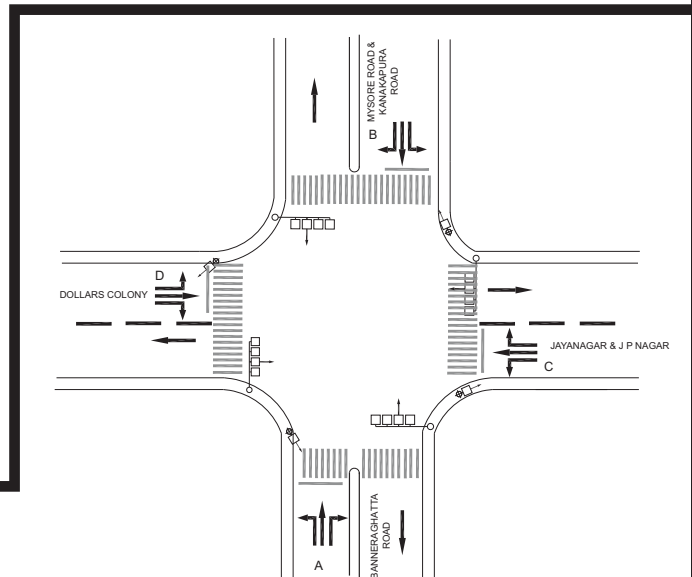

CANARA BANK JUNCTION (JAYANAGAR 27TH CROSS & 9TH MAIN), JAYANAGAR POLICE STATION - FIXED

TIMINGS DATA										
			PHASE				CYCLE TIME			
	ROAD	FROM	1			2		3	4	
DATA	A	3RD BLOCK	R	L	S		L		P	
	B	J P NAGAR					L	S	L	
	C	BANASHANKARI						R	L	
TIMINGS	07:00	08:00	50			25		30	10	115
	08:00	21:00	70			30		40	10	150
	21:00	22:00	50			25		30	07	112

TIMINGS DATA											
BANNERGATTA RD X JAYANAGAR RD			PHASE					CYCLE TIME			
	ROAD	FROM	1			2		3	4	5	
DATA	A	BANNERGATTA	R	L	S				L	EXCLUSIVE PEDESTRIAN	
	B	KANAKAPURA				R	L	S	L		
	C	JAYANAGAR		L				R	L		S
	D	DOLLARS COLONY				L			R		L
TIMINGS	07:00	10:00	45			40		30	40	10	165
	10:00	17:00	25			25		20	20	10	100
	17:00	23:00	40			45		40	35	10	170

DELMIA - JAYANAGAR JUNCTION, JAYANAGAR POLICE STATION - FIXED