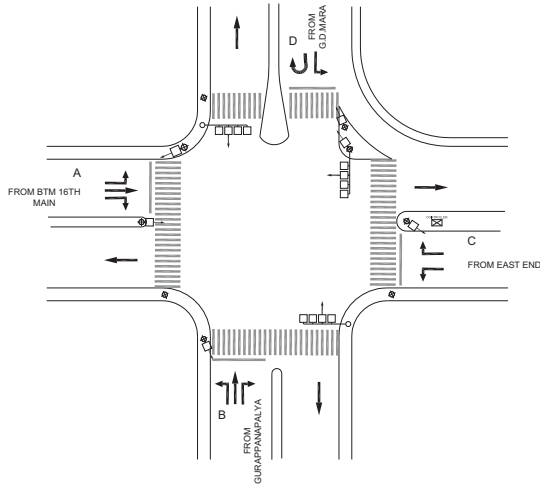

JAYADEVA HOSPITAL (BTM LAYOUT), MICO LAYOUT POLICE STATION - FIXED

TIMINGS DATA										
100FT RING RD X BANNERUGHATTA RD			PHASE				CYCLE TIME			
	ROAD	FROM	1		2			3		4
DATA	A	16TH MAIN	R	L	S				EXCLUSIVE PEDESTRIAN	
	B	GURAPPANAPALYA	L			R	L	S		L
	C	EAST END						R		L
	D	G.D.MARA				U	L			L
TIMINGS	07:00	08:00	50		20		20		10	100
	08:00	11:00	70		25		40		10	145
	11:00	16:00	50		30		30		08	118
	16:00	21:00	80		30		40		10	160
	21:00	23:00	40		20		10		07	077
SUNDAY	07:00	22:30	50		20		20		07	097

TIMINGS DATA										
RING RD X 18TH MAIN JAYANAGAR			PHASE				CYCLE TIME			
	ROAD	FROM	1		2			3		4
DATA	A	RAGI GUDDA	R		S			S	EXCLUSIVE PEDESTRIAN	
	B	ARVINDA JN				L	S	L		
	C	JAYANAGAR 'T' BLOCK	L					R		L
TIMINGS	07:00	08:00	25		30		20		10	085
	08:00	11:00	40		60		30		10	140
	11:00	17:00	30		40		25		07	102
	17:00	21:00	50		40		30		10	130
	21:00	23:00	25		30		15		07	077
SUNDAY	07:00	22:00	25		30		20		07	082

MARENAHALLI 18TH MAIN PETROL BUNK JUNCTION, MICO LAYOUT POLICE STATION -