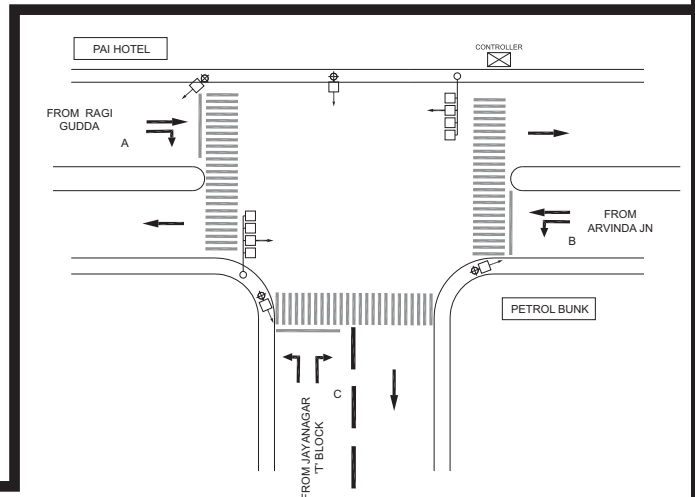

JAYADEVA HOSPITAL (BTM LAYOUT), MICO LAYOUT POLICE STATION - FIXED

TIMINGS DATA										
100FT RING RD X BANNERUGHATTA RD			PHASE				CYCLE TIME			
	ROAD	FROM	1		2			3		4
DATA	A	16TH MAIN	R	L	S				EXCLUSIVE PEDESTRIAN	
	B	GURAPPANAPALYA	L			R	L	S		L
	C	EAST END						R		L
	D	G.D.MARA				U	L			L
TIMINGS	07:00	08:00	50		20		20		10	100
	08:00	11:00	70		25		40		10	145
	11:00	16:00	50		30		30		08	118
	16:00	21:00	80		30		40		10	160
	21:00	23:00	40		20		10		07	077
SUNDAY	07:00	22:30	50		20		20		07	097

TIMINGS DATA										
RING RD X 18TH MAIN JAYANAGAR			PHASE				CYCLE TIME			
	ROAD	FROM	1		2			3		4
DATA	A	RAGI GUDDA	R		S			S	EXCLUSIVE PEDESTRIAN	
	B	ARVINDA JN				L	S	L		
	C	JAYANAGAR 'T' BLOCK	L					R		L
TIMINGS	07:00	08:00	25		30		20		10	085
	08:00	11:00	40		60		30		10	140
	11:00	17:00	30		40		25		07	102
	17:00	21:00	50		40		30		10	130
	21:00	23:00	25		30		15		07	077
SUNDAY	07:00	22:00	25		30		20		07	082

MARENAHALLI 18TH MAIN PETROL BUNK JUNCTION, MICO LAYOUT POLICE STATION -