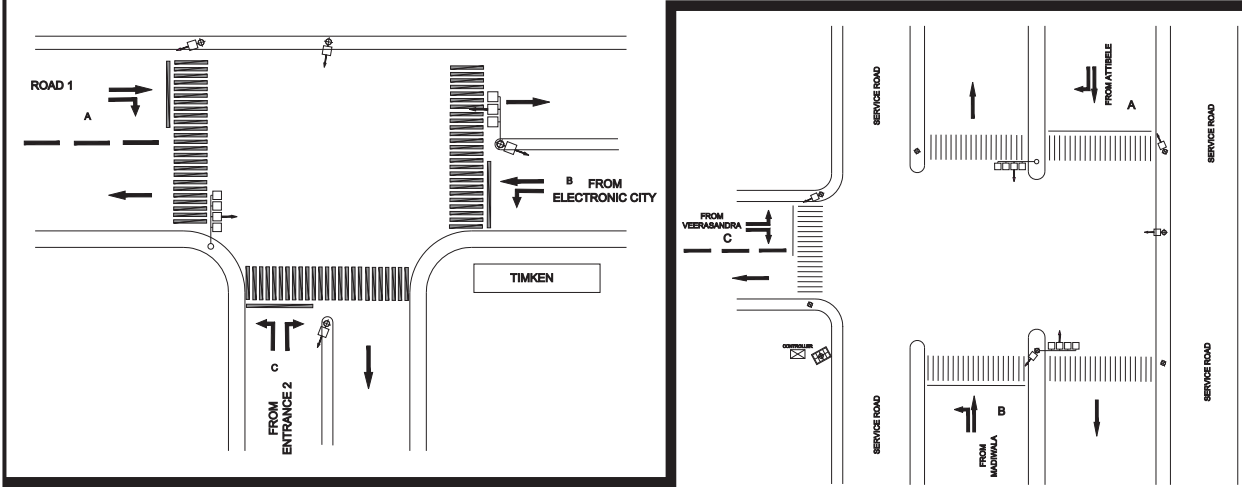

**TIMKIN JUNCTION, ELECTRONIC CITY POLICE STATION - FIXED**

TIMINGS DATA											
			PHASE						CYCLE TIME		
	ROAD	FROM	1		2		3			4	
DATA	A	ROAD1	R	S		S			EXCLUSIVE PEDESTRIAN		
	B	ELECTRONICS CITY			L	S		L			
	C	ENTRANCE 2		L			R	L			
TIMINGS	08:00	11:30	20		30		50		10		110
	11:30	16:00	BLINKING MODE								
	16:00	20:00	25		40		25		10		100
SATURDAY & SUNDAY	00:00	24:00	BLINKING MODE								

TIMINGS DATA													
			PHASE						CYCLE TIME				
	ROAD	FROM	1		2		3			4		5	
DATA	A	ATTIBELE	R	S		S			EXCLUSIVE PEDESTRIAN				
	B	MADIWALA			L	S	R	L			S	L	
	C	VEERASANDRA						R			L		
TIMINGS WEEKDAYS / (SATURDAY & SUNDAY)	07:00	08:00	15 (10)		45		15 (10)		15		10 (7)		100 (087)
	08:00	11:00	20 (15)		50		20 (15)		20 (15)		10 (7)		120 (102)
	11:00	17:00	15		45		15		15		10 (7)		100 (097)
	17:00	21:00	20		50		20 (15)		20 (15)		10 (7)		120 (107)
	21:00	23:00	15		45		15 (10)		15 (10)		06		096 (086)

**VEERASANDRA JUNCTION, ELECTRONIC CITY POLICE STATION - FIXED**