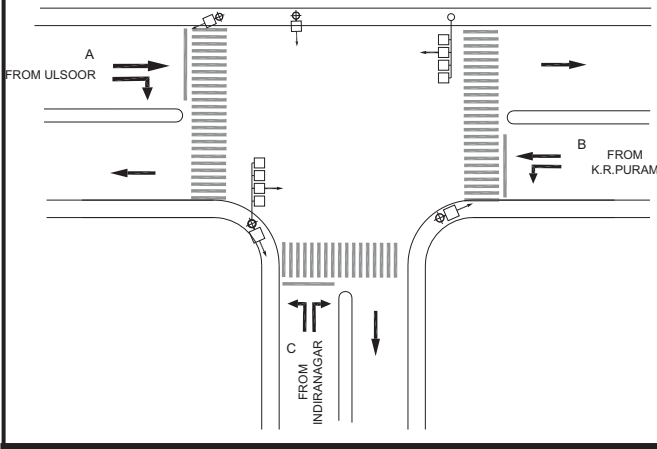

OLD MADRAS ROAD & INDIRANAGAR 100 FT. ROAD JUNCTION, INDIRANAGAR POLICE STATION - FIXED

TIMINGS DATA											
ULSOOR RD X INDIRANAGAR RD			PHASE				CYCLE TIME				
	ROAD	FROM	1		2		3		4		
DATA	A	ULSOOR	R	S		S			EXCLUSIVE PEDESTRIAN		
	B	K.R.PURAM			L	S		L			
	C	INDIRANAGAR		L			R	L			
TIMINGS	07:00	08:00	20		45		20		10		095
	08:00	11:00	30		70		30		10		140
	11:00	16:00	20		45		20		08		093
	16:00	20:30	30		75		30		10		145
	20:30	22:00	15		30		15		06		066
SUNDAY	07:00	22:00	20		45		20		08		093

TIMINGS DATA											
OLD MADRAS RD X SUDDAGUNTEPALYA			PHASE				CYCLE TIME				
	ROAD	FROM	1		2		3		4		
DATA	A	ULSOOR	R	S		S			EXCLUSIVE PEDESTRIAN		
	B	K.R.PURAM			L	S		L			
	C	SUDDAGUNTE PALYA		L			R	L			
TIMINGS	07:00	08:00	20		60		20		10		110
	08:00	11:00	20		70		30		10		130
	11:00	17:00	20		60		20		10		110
	17:00	20:00	30		70		20		10		130
	20:00	22:00	20		60		20		05		105
SUNDAY	07:30	22:00	20		60		20		10		110

OLD MADRAS ROAD & SUDDAGUNTE PALYA JUNCTION, INDIRANAGAR POLICE STATION - FIXED