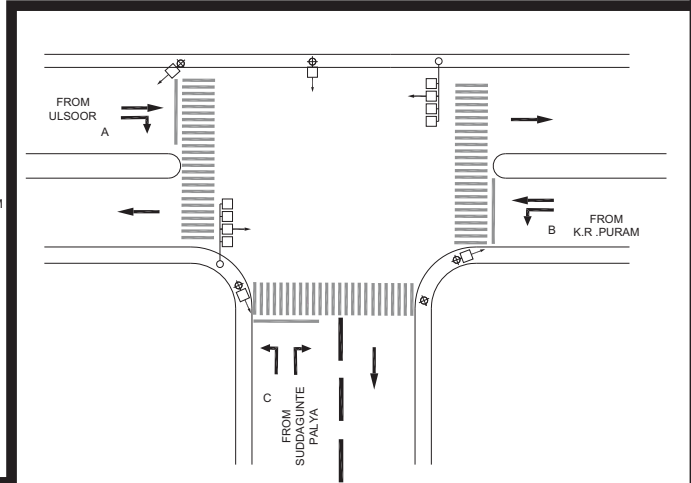

OLD MADRAS ROAD & INDIRANAGAR 100 FT. ROAD JUNCTION, INDIRANAGAR POLICE STATION - FIXED

TIMINGS DATA											
ULSOOR RD X INDIRANAGAR RD			PHASE				CYCLE TIME				
	ROAD	FROM	1		2		3		4		
DATA	A	ULSOOR	R	S		S			EXCLUSIVE PEDESTRIAN		
	B	K.R.PURAM			L	S		L			
	C	INDIRANAGAR		L			R	L			
TIMINGS	07:00	08:00	20		45		20		10		095
	08:00	11:00	30		70		30		10		140
	11:00	16:00	20		45		20		08		093
	16:00	20:30	30		75		30		10		145
	20:30	22:00	15		30		15		06		066
SUNDAY	07:00	22:00	20		45		20		08		093

TIMINGS DATA											
OLD MADRAS RD X SUDDAGUNTEPALYA			PHASE				CYCLE TIME				
	ROAD	FROM	1		2		3		4		
DATA	A	ULSOOR	R	S		S			EXCLUSIVE PEDESTRIAN		
	B	K.R.PURAM			L	S		L			
	C	SUDDAGUNTE PALYA		L			R	L			
TIMINGS	07:00	08:00	20		60		20		10		110
	08:00	11:00	20		70		30		10		130
	11:00	17:00	20		60		20		10		110
	17:00	20:00	30		70		20		10		130
	20:00	22:00	20		60		20		05		105
SUNDAY	07:30	22:00	20		60		20		10		110

OLD MADRAS ROAD & SUDDAGUNTE PALYA JUNCTION, INDIRANAGAR POLICE STATION - FIXED