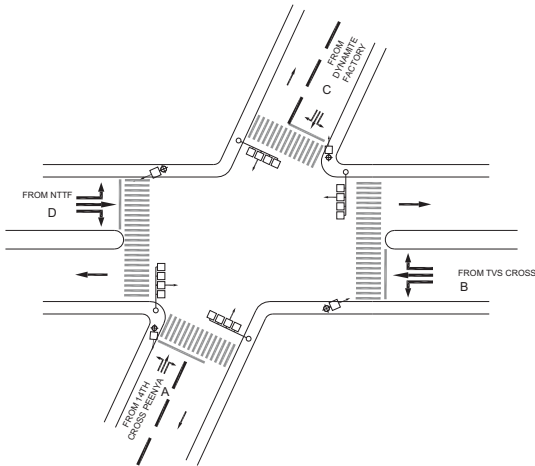

NTTF CIRCLE JUNCTION, PEENYA POLICE STATION - FIXED

TIMINGS DATA														
			PHASE					CYCLE TIME						
	ROAD	FROM	1			2			3		4		5	
DATA	A	14TH CROSS PEENYA	R	L	S								EXCLUSIVE PEDESTRIAN	
	B	TVS CROSS				R	L	S						
	C	DYNAMITE FACTORY							R	L	S			
	D	NTTF									R	L		S
TIMINGS	07:00	11:00	60			50		30		20		10		170
	11:00	16:00	40			40		20		10		10		120
	16:00	22:00	50			60		35		15		10		170

TIMINGS DATA												
			PHASE					CYCLE TIME				
	ROAD	FROM	1			2			3		4	
DATA	A	PEENY 1ST STAGE	R	L	S				L		EXCLUSIVE PEDESTRIAN	
	B	HEGGANAHALLI				R	L	S				
	C	RAJAGOPALNGR					L		R	L		S
TIMINGS	07:00	08:30	35			25		15		10		085
	08:30	11:00	50			30		15		10		105
	11:00	17:00	30			25		15		10		080
	17:00	20:00	60			40		20		10		130
	20:00	22:00	30			20		10		10		070

PEENYA 2ND STAGE JUNCTION, PEENYA POLICE STATION - FIXED