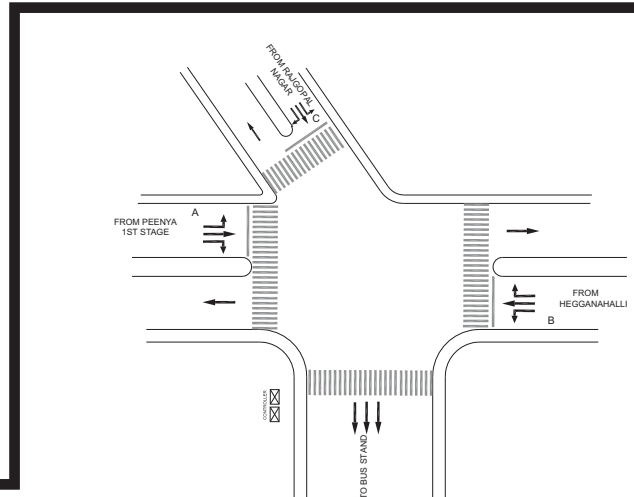

NTTF CIRCLE JUNCTION, PEENYA POLICE STATION - FIXED

TIMINGS DATA														
			PHASE					CYCLE TIME						
	ROAD	FROM	1			2			3		4		5	
DATA	A	14TH CROSS PEENYA	R	L	S								EXCLUSIVE PEDESTRIAN	
	B	TVS CROSS				R	L	S						
	C	DYNAMITE FACTORY							R	L	S			
	D	NTTF									R	L		S
TIMINGS	07:00	11:00	60			50		30		20		10		170
	11:00	16:00	40			40		20		10		10		120
	16:00	22:00	50			60		35		15		10		170

TIMINGS DATA												
			PHASE					CYCLE TIME				
	ROAD	FROM	1			2			3		4	
DATA	A	PEENY 1ST STAGE	R	L	S				L		EXCLUSIVE PEDESTRIAN	
	B	HEGGANAHALLI				R	L	S				
	C	RAJAGOPALNGR					L		R	L		S
TIMINGS	07:00	08:30	35			25		15		10		085
	08:30	11:00	50			30		15		10		105
	11:00	17:00	30			25		15		10		080
	17:00	20:00	60			40		20		10		130
	20:00	22:00	30			20		10		10		070

PEENYA 2ND STAGE JUNCTION, PEENYA POLICE STATION - FIXED