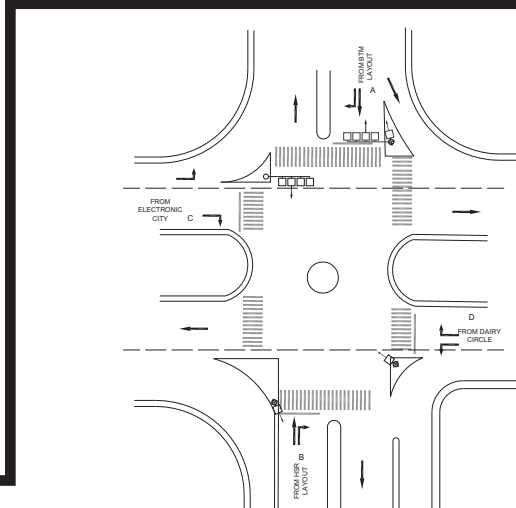

**SARJAPUR ROAD-CHECKPOST JUNCTION, MADIWALA POLICE STATION - FIXED**

TIMINGS DATA																			
SILK BOARD RD X KORAMANGALA RD			PHASE					CYCLE TIME											
	ROAD	FROM	1			2			3			4			5				
DATA	A	SILK BOARD	R	L	S				L	S					EXCLUSIVE PEDESTRIAN				
	B	MADIWALA CHECKPOST				R	L	S	L	S		L							
	C	KORAMANGALA		L								R	L	S					
	D	TAVAREKERE																	
TIMINGS weekdays (sunday)	07:00	08:00	60 (40)			25 (15)			40			40 (25)			10 (8)			175 (128)	
	08:00	11:00	80 (60)			35 (25)			50			60 (40)			10			235 (185)	
	11:00	17:00	50 (35)			30 (20)			50			50 (35)			10 (8)			190 (148)	
	17:00	21:00	60 (40)			35 (30)			50			60 (45)			10			215 (175)	
	21:00	23:00	50 (30)			25 (15)			40			40 (25)			10 (7)			165 (117)	

TIMINGS DATA																		
HOSUR RD X ORR RD JN			PHASE					CYCLE TIME										
	ROAD	FROM	1			2			3			4						
DATA	A	BTM LAYOUT	R	L	S								EXCLUSIVE PEDESTRIAN					
	B	HSR LAYOUT				R	L	S										
	C	BOMMANAHALLI		L					R	L								
	D	MADIWALA					L		R	L								
TIMINGS WEEKDAYS / (SATURDAY & SUNDAY)	07:00	08:00	120 (80)			60 (40)			40 (25)			10 (8)			230 (153)			
	08:00	12:00	130 (90)			70 (45)			40 (30)			10 (8)			250 (173)			
	12:00	16:00	120 (80)			60 (40)			40 (25)			10 (8)			230 (153)			
	16:00	22:00	100 (70)			80 (50)			40 (30)			10 (8)			230 (158)			
	22:00	23:00	100 (60)			50 (30)			40 (20)			10 (8)			200 (118)			
	23:00	23:59	50 (45)			30 (25)			30 (20)			00			110 (090)			

**SILK BOARD JUNCTION, MADIWALA POLICE STATION - FIXED**