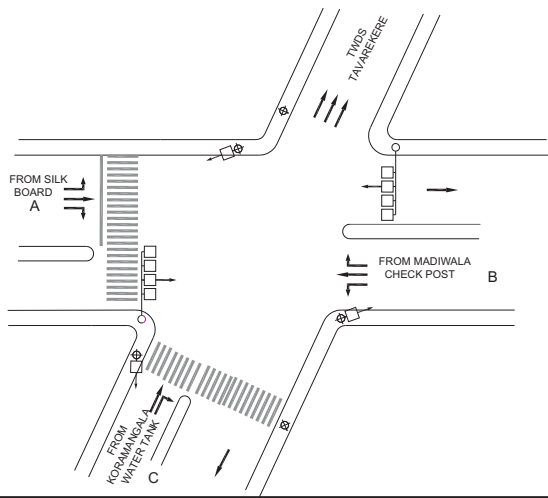

**SARJAPUR ROAD-CHECKPOST JUNCTION, MADIWALA POLICE STATION - FIXED**

TIMINGS DATA																			
SILK BOARD RD X KORAMANGALA RD			PHASE					CYCLE TIME											
	ROAD	FROM	1			2			3			4			5				
DATA	A	SILK BOARD	R	L	S				L	S					EXCLUSIVE PEDESTRIAN				
	B	MADIWALA CHECKPOST				R	L	S	L	S		L							
	C	KORAMANGALA		L								R	L	S					
	D	TAVAREKERE																	
TIMINGS weekdays (sunday)	07:00	08:00	60 (40)			25 (15)			40			40 (25)			10 (8)			175 (128)	
	08:00	11:00	80 (60)			35 (25)			50			60 (40)			10			235 (185)	
	11:00	17:00	50 (35)			30 (20)			50			50 (35)			10 (8)			190 (148)	
	17:00	21:00	60 (40)			35 (30)			50			60 (45)			10			215 (175)	
	21:00	23:00	50 (30)			25 (15)			40			40 (25)			10 (7)			165 (117)	

TIMINGS DATA																		
HOSUR RD X ORR RD JN			PHASE					CYCLE TIME										
	ROAD	FROM	1			2			3			4						
DATA	A	BTM LAYOUT	R	L	S								EXCLUSIVE PEDESTRIAN					
	B	HSR LAYOUT				R	L	S										
	C	BOMMANAHALLI		L					R	L								
	D	MADIWALA					L		R	L								
TIMINGS WEEKDAYS / (SATURDAY & SUNDAY)	07:00	08:00	120 (80)			60 (40)			40 (25)			10 (8)			230 (153)			
	08:00	12:00	130 (90)			70 (45)			40 (30)			10 (8)			250 (173)			
	12:00	16:00	120 (80)			60 (40)			40 (25)			10 (8)			230 (153)			
	16:00	22:00	100 (70)			80 (50)			40 (30)			10 (8)			230 (158)			
	22:00	23:00	100 (60)			50 (30)			40 (20)			10 (8)			200 (118)			
	23:00	23:59	50 (45)			30 (25)			30 (20)			00			110 (090)			

**SILK BOARD JUNCTION, MADIWALA POLICE STATION - FIXED**