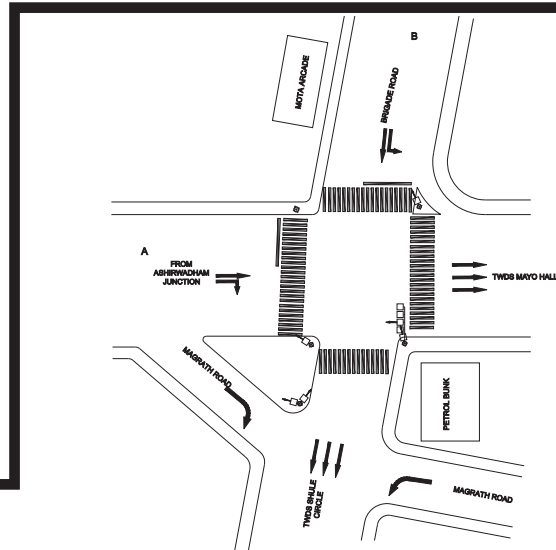

OLD POLICE STATION JUNCTION, ASHOK NAGAR POLICE STATION - FIXED

TIMINGS DATA								
BRIGADE ROAD X CASTLE STREET JN			PHASE			CYCLE TIME		
	ROAD	FROM	1		2		EXCLUSIVE PEDESTRIAN	
DATA	A	BRIGADE ROAD	U	L	S			
	B	CASTLE STREET				R		L
	C	SHULE CIRCLE			S			
TIMINGS	07:00	08:30	50		25		10	085
	08:30	21:00	90		35		10	135
	21:00	23:00	50		25		10	085

TIMINGS DATA								
BRIGADE RD X RESIDENCY RD			PHASE			CYCLE TIME		
	ROAD	FROM	1		2		EXCLUSIVE PEDESTRIAN	
DATA	A	ASHIRWADHAM JN	R		S			P
	B	BRIGADE ROAD		P				L S
TIMINGS	07:00	09:00	60		40		15	115
	09:00	21:00	60		50		15	125
	21:00	23:00	40		30		15	085

OPERA JUNCTION, ASHOK NAGAR POLICE STATION - VAC