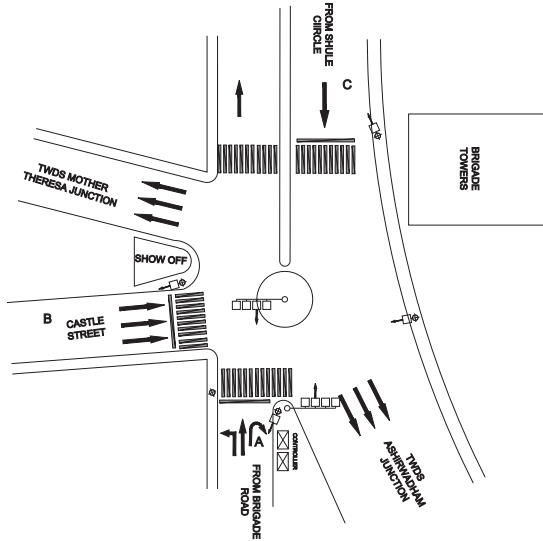

OLD POLICE STATION JUNCTION, ASHOK NAGAR POLICE STATION - FIXED

TIMINGS DATA								
BRIGADE ROAD X CASTLE STREET JN			PHASE			CYCLE TIME		
	ROAD	FROM	1		2		EXCLUSIVE PEDESTRIAN	
DATA	A	BRIGADE ROAD	U	L	S			
	B	CASTLE STREET				R		L
	C	SHULE CIRCLE			S			
TIMINGS	07:00	08:30	50		25		10	085
	08:30	21:00	90		35		10	135
	21:00	23:00	50		25		10	085

TIMINGS DATA								
BRIGADE RD X RESIDENCY RD			PHASE			CYCLE TIME		
	ROAD	FROM	1		2		EXCLUSIVE PEDESTRIAN	
DATA	A	ASHIRWADHAM JN	R		S			P
	B	BRIGADE ROAD		P				L S
TIMINGS	07:00	09:00	60		40		15	115
	09:00	21:00	60		50		15	125
	21:00	23:00	40		30		15	085

OPERA JUNCTION, ASHOK NAGAR POLICE STATION - VAC