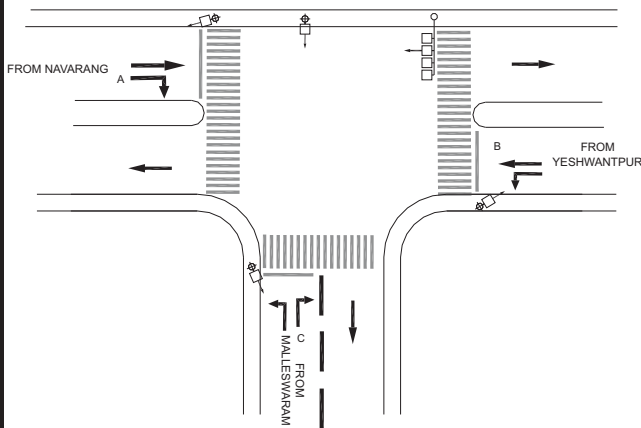

DR. RAJKUMAR ROAD, 17TH CROSS JUNCTION, MALLESHWARAM POLICE STATION - FIXED

TIMINGS DATA									
DR. RAJKUMAR RD X 17TH CROSS RD			PHASE				CYCLE TIME		
	ROAD	FROM	1		2		3	4	
DATA	A	NAVARANG	R	S		S		EXCLUSIVE PEDESTRIAN	
	B	YESHWANTPUR			L	S	L		
	C	MALLESWARAM		L			R L		
TIMINGS	07:00	08:00	30		40		25	10	105
	08:00	11:00	40		45		30	10	125
	11:00	16:00	30		40		25	10	105
	16:00	20:30	40		45		30	10	125
	20:30	23:00	25		35		20	05	085
SUNDAY	07:30	22:30	25		35		20	10	090

TIMINGS DATA									
VATAL NAGARAJ RD X MAGADI RD			PHASE				CYCLE TIME		
	ROAD	FROM	1		2		3	4	
DATA	A	SUJATHA THEATRE	R	S		S		EXCLUSIVE PEDESTRIAN	
	B	PLATFORM			L	S	L		
	C	LEPROSY JNC					L S		
TIMINGS	07:00	12:00	55		80		40	10	185
	12:00	16:00	45		75		40	10	170
	16:00	21:00	55		80		40	10	185
	21:00	23:00	45		75		40	10	170

KARNATAKA BHAVAN JUNCTION, MALLESHWARAM POLICE STATION - SYNC