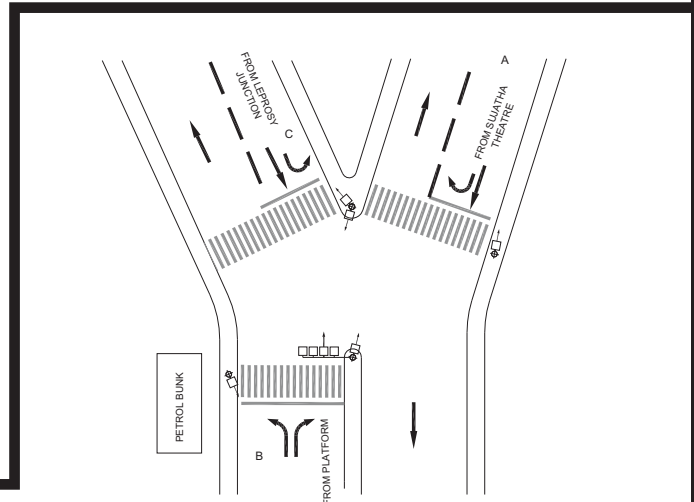

DR. RAJKUMAR ROAD, 17TH CROSS JUNCTION, MALLESHWARAM POLICE STATION - FIXED

TIMINGS DATA									
DR. RAJKUMAR RD X 17TH CROSS RD			PHASE				CYCLE TIME		
	ROAD	FROM	1		2		3	4	
DATA	A	NAVARANG	R	S		S		EXCLUSIVE PEDESTRIAN	
	B	YESHWANTPUR			L	S	L		
	C	MALLESWARAM		L			R L		
TIMINGS	07:00	08:00	30		40		25	10	105
	08:00	11:00	40		45		30	10	125
	11:00	16:00	30		40		25	10	105
	16:00	20:30	40		45		30	10	125
	20:30	23:00	25		35		20	05	085
SUNDAY	07:30	22:30	25		35		20	10	090

TIMINGS DATA									
VATAL NAGARAJ RD X MAGADI RD			PHASE				CYCLE TIME		
	ROAD	FROM	1		2		3	4	
DATA	A	SUJATHA THEATRE	R	S		S		EXCLUSIVE PEDESTRIAN	
	B	PLATFORM			L	S	L		
	C	LEPROSY JNC					L S		
TIMINGS	07:00	12:00	55		80		40	10	185
	12:00	16:00	45		75		40	10	170
	16:00	21:00	55		80		40	10	185
	21:00	23:00	45		75		40	10	170

KARNATAKA BHAVAN JUNCTION, MALLESHWARAM POLICE STATION - SYNC