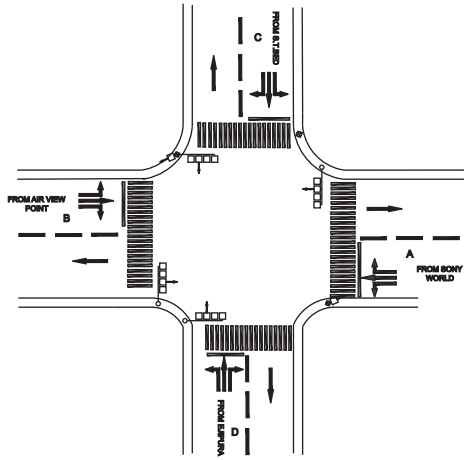

SRINIVAGILU JUNCTION (EJIPURA), ADUGODI TRAFFIC POLICE STATION - FIXED

TIMINGS DATA														
KML 100' INNER RING RD X EJIPURA MAIN RD			PHASE						CYCLE TIME					
	ROAD	FROM	1			2		3		4	5	6		
DATA	A	SONY WORLD	R	L	S	L	S				L	EXCLUSIVE PEDESTRIAN		
	B	AIR VIEW PT				L	S	R	L	S	L			
	C	SRINIVAGILU		L					R	L	S			
	D	EJIPURA						L			R		L	S
TIMINGS	07:00	08:00	30			50			30		20	20	10	160
	08:00	11:00	30			80			30		30	30	10	210
	11:00	16:00	30			50			30		20	20	10	160
	16:00	21:00	30			40			40		30	30	10	180
	21:00	23:00	30			30			30		20	20	10	140
SUNDAY	08:00	22:00	30			50			30		20	20	10	160

TIMINGS DATA												
HOSUR-LASKAR RD X KORAMANGALA 80' ROAD			PHASE					CYCLE TIME				
	ROAD	FROM	1		2		3		4	5		
DATA	A	MADIWALA	R		S			S	EXCLUSIVE PEDESTRIAN	EXCLUSIVE PEDESTRIAN		
	B	ADUGODI				L	S	L				
	C	KORAMANGALA		L				R			L	
TIMINGS	07:00	08:00	40			40			10	40	15	145
	08:00	11:00	70			80			15	70	15	250
	11:00	16:30	60			60			15	60	15	210
	16:30	21:00	70			80			25	70	15	260
	21:00	23:00	40			40			10	35	15	140

UCO BANK JUNCTION (FORUM), ADUGODI POLICE STATION - VAC