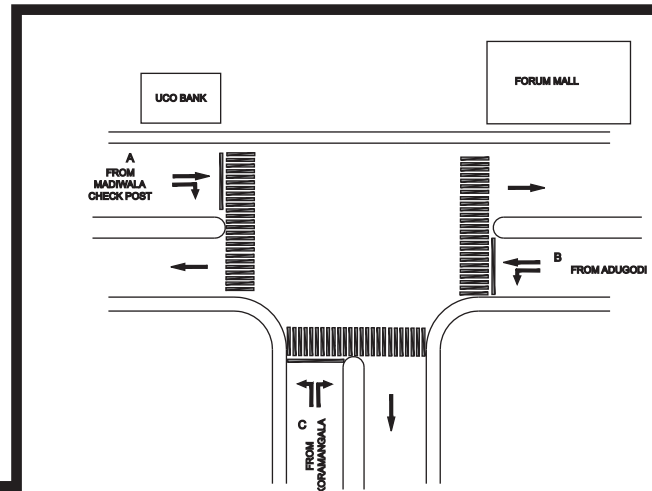

SRINIVAGILU JUNCTION (EJIPURA), ADUGODI TRAFFIC POLICE STATION - FIXED

TIMINGS DATA														
KML 100' INNER RING RD X EJIPURA MAIN RD			PHASE						CYCLE TIME					
	ROAD	FROM	1			2		3		4	5	6		
DATA	A	SONY WORLD	R	L	S	L	S				L	EXCLUSIVE PEDESTRIAN		
	B	AIR VIEW PT				L	S	R	L	S	L			
	C	SRINIVAGILU		L					R	L	S			
	D	EJIPURA						L			R		L	S
TIMINGS	07:00	08:00	30			50			30		20	20	10	160
	08:00	11:00	30			80			30		30	30	10	210
	11:00	16:00	30			50			30		20	20	10	160
	16:00	21:00	30			40			40		30	30	10	180
	21:00	23:00	30			30			30		20	20	10	140
SUNDAY	08:00	22:00	30			50			30		20	20	10	160

TIMINGS DATA												
HOSUR-LASKAR RD X KORAMANGALA 80' ROAD			PHASE					CYCLE TIME				
	ROAD	FROM	1		2		3		4	5		
DATA	A	MADIWALA	R		S			S	EXCLUSIVE PEDESTRIAN	EXCLUSIVE PEDESTRIAN		
	B	ADUGODI				L	S	L				
	C	KORAMANGALA		L				R			L	
TIMINGS	07:00	08:00	40			40			10	40	15	145
	08:00	11:00	70			80			15	70	15	250
	11:00	16:30	60			60			15	60	15	210
	16:30	21:00	70			80			25	70	15	260
	21:00	23:00	40			40			10	35	15	140

UCO BANK JUNCTION (FORUM), ADUGODI POLICE STATION - VAC