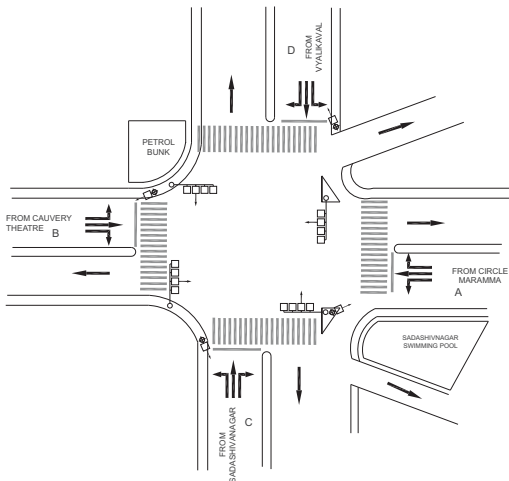

BHASHYAM CIRCLE JUNCTION, SADASHIVA NAGAR POLICE STATION - VAC

TIMINGS DATA														
CAUVERY THEATER RD X SADASHIVANAGAR RD			PHASE					CYCLE TIME						
	ROAD	FROM	1			2		3		4		5		
DATA	A	CIRCLE MARAMMA	R	L	S				L				EXCLUSIVE PEDESTRIAN	
	B	CAUVERY THEATRE				R	L	S				L		
	C	SADASHIVNAGAR					L		R	L	S			
	D	VYALIKAWAL		L								R		L
TIMINGS	07:00	08:30	30			25		20		20		10		105
	08:30	11:30	90			40		50		40		10		230
	11:30	17:30	50			40		35		30		08		163
	17:30	20:30	60			90		40		30		10		230
	20:30	23:00	30			30		20		20		07		107

TIMINGS DATA												
T.V.TOWER RD X HEBBAL RD			PHASE					CYCLE TIME				
	ROAD	FROM	1			2		3		4		
DATA	A	SADASHIVNAGAR POLICE STATION	R	L	S		L				EXCLUSIVE PEDESTRIAN	
	B	CAUVERY THEATRE		L		R	L					
	C	TV TOWER					L		R	L		S
	D	HEBBAL				R	L			L		
TIMINGS	07:00	09:00	60			50		50		10		170
	09:00	18:00	55			45		60		10		170
	18:00	21:00	60			40		40		10		150
	21:00	23:00	30			30		30		07		097

MEKHRI CIRCLE JUNCTION, SADASHIVA NAGAR POLICE STATION - FIXED