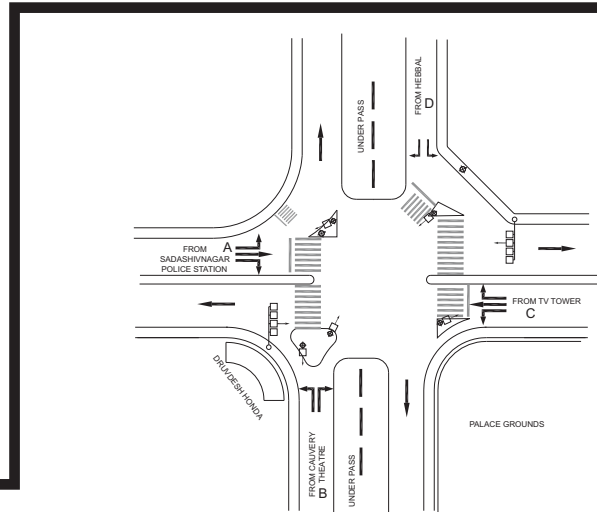

BHASHYAM CIRCLE JUNCTION, SADASHIVA NAGAR POLICE STATION - VAC

TIMINGS DATA														
CAUVERY THEATER RD X SADASHIVANAGAR RD			PHASE					CYCLE TIME						
	ROAD	FROM	1			2		3		4		5		
DATA	A	CIRCLE MARAMMA	R	L	S				L				EXCLUSIVE PEDESTRIAN	
	B	CAUVERY THEATRE				R	L	S				L		
	C	SADASHIVNAGAR					L		R	L	S			
	D	VYALIKAWAL		L								R		L
TIMINGS	07:00	08:30	30			25		20		20		10		105
	08:30	11:30	90			40		50		40		10		230
	11:30	17:30	50			40		35		30		08		163
	17:30	20:30	60			90		40		30		10		230
	20:30	23:00	30			30		20		20		07		107

TIMINGS DATA												
T.V.TOWER RD X HEBBAL RD			PHASE					CYCLE TIME				
	ROAD	FROM	1			2		3		4		
DATA	A	SADASHIVNAGAR POLICE STATION	R	L	S		L				EXCLUSIVE PEDESTRIAN	
	B	CAUVERY THEATRE		L		R	L					
	C	TV TOWER					L		R	L		S
	D	HEBBAL				R	L			L		
TIMINGS	07:00	09:00	60			50		50		10		170
	09:00	18:00	55			45		60		10		170
	18:00	21:00	60			40		40		10		150
	21:00	23:00	30			30		30		07		097

MEKHRI CIRCLE JUNCTION, SADASHIVA NAGAR POLICE STATION - FIXED