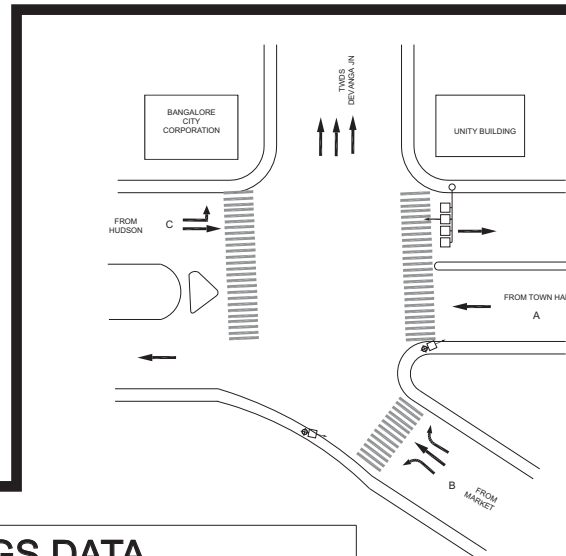

HUDSON CIRCLE JUNCTION, ULSOOR GATE POLICE STATION - SYNC

TIMINGS DATA								
RRMR RD X KASTURABA RD			PHASE				CYCLE TIME	
	ROAD	FROM	1		2			
DATA	A	RRMR ROAD	L	S	P	P		
	B	POLICE CORNER	P		R	L	R	
	C	SIDDALINGAIAH JN	L		P		L	
TIMINGS weekdays /(sunday)	07:00	09:00	45 (35)		18 (13)		87 (72)	150 (120)
	09:00	12:00	70 (50)		18 (13)		112 (92)	200 (155)
	12:00	16:00	45 (35)		18 (13)		87 (72)	150 (120)
	16:00	20:00	109 (89)		18 (13)		73 (53)	200 (155)
	20:00	23:00	45 (35)		18 (13)		87 (72)	150 (120)

TIMINGS DATA							
N.R.ROAD X P.KALINGARAO ROAD			PHASE				CYCLE TIME
	ROAD	FROM	1		2		
DATA	A	TOWN HALL		S	P		
	B	MARKET	P		R	L	S
	C	HUDSON	L	S	P		
TIMINGS weekdays /(sunday)	07:00	9:00	86 (71)		64 (49)		150 (120)
	09:00	12:00	126 (96)		74 (59)		200 (155)
	12:00	16:00	86 (71)		64 (49)		150 (120)
	16:00	20:00	126 (96)		74 (59)		200 (120)
	20:00	23:00	86 (71)		64 (49)		150 (120)

N.R. SQUARE JUNCTION, ULSOOR GATE POLICE STATION - SYNC