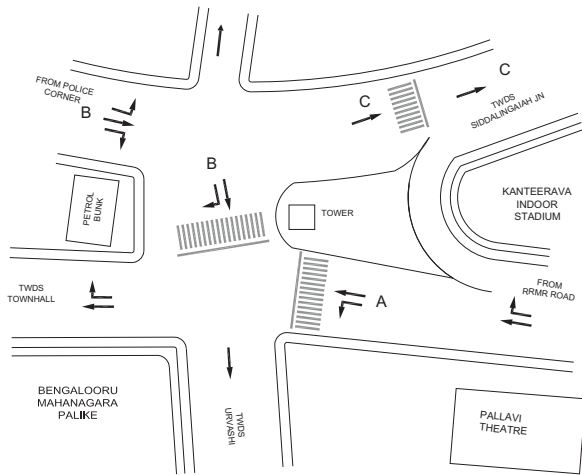

HUDSON CIRCLE JUNCTION, ULSOOR GATE POLICE STATION - SYNC

TIMINGS DATA								
RRMR RD X KASTURABA RD			PHASE				CYCLE TIME	
	ROAD	FROM	1		2			
DATA	A	RRMR ROAD	L	S	P	P		
	B	POLICE CORNER	P		R	L	R	
	C	SIDDALINGAIAH JN	L		P		L	
TIMINGS weekdays /(sunday)	07:00	09:00	45 (35)		18 (13)		87 (72)	150 (120)
	09:00	12:00	70 (50)		18 (13)		112 (92)	200 (155)
	12:00	16:00	45 (35)		18 (13)		87 (72)	150 (120)
	16:00	20:00	109 (89)		18 (13)		73 (53)	200 (155)
	20:00	23:00	45 (35)		18 (13)		87 (72)	150 (120)

TIMINGS DATA							
N.R.ROAD X P.KALINGARAO ROAD			PHASE				CYCLE TIME
	ROAD	FROM	1		2		
DATA	A	TOWN HALL		S	P		
	B	MARKET	P		R	L	S
	C	HUDSON	L	S	P		
TIMINGS weekdays /(sunday)	07:00	9:00	86 (71)		64 (49)		150 (120)
	09:00	12:00	126 (96)		74 (59)		200 (155)
	12:00	16:00	86 (71)		64 (49)		150 (120)
	16:00	20:00	126 (96)		74 (59)		200 (120)
	20:00	23:00	86 (71)		64 (49)		150 (120)

N.R. SQUARE JUNCTION, ULSOOR GATE POLICE STATION - SYNC