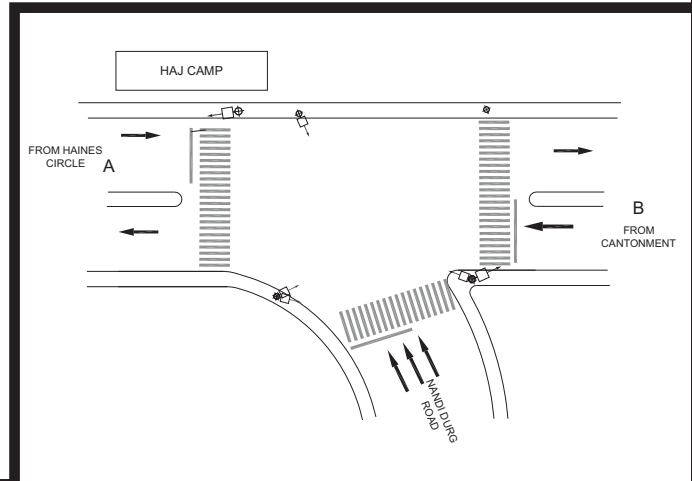

HAINS JUNCTION, SHIVAJI NAGAR POLICE STATION - VAC

TIMINGS DATA													
CONTONMENT X SHIVAJINAGAR RD			PHASE					CYCLE TIME					
	ROAD	FROM	1		2		3		4		5		
DATA	A	HAIJ CAMP	R	S		S					EXCLUSIVE PEDESTRIAN		
	B	SHIVAJINAGAR	L				R	L					
	C	HAINES ROAD							R	L		S	
	D	COLES PARK				L	S						
TIMINGS	07:00	08:00	15		40		20		40		08		123
	08:00	12:00	20		60		25		70		08		183
	12:00	16:00	15		40		20		40		07		122
	16:00	20:00	20		60		25		70		08		183
	20:00	23:00	15		40		20		40		06		121
SUNDAY	07:00	22:30	15		40		20		40		07		122

TIMINGS DATA											
NANDI DURGA RD X MILLERS RD			PHASE					CYCLE TIME			
	ROAD	FROM	1		2		3		4		
DATA	A	HAINS CIRCLE	R	S		S			EXCLUSIVE PEDESTRIAN		
	B	CONTONMENT				L	S	L			
	C	NANDI DURGA RD		L			R	L			
TIMINGS	07:00	22:00	20		20		15		10		065