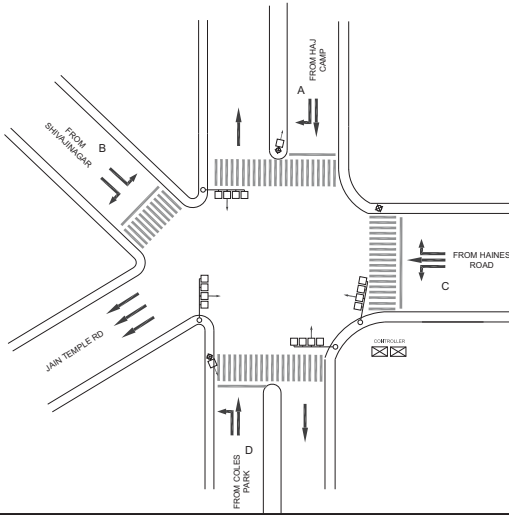

HAINS JUNCTION, SHIVAJI NAGAR POLICE STATION - VAC

TIMINGS DATA													
CONTONMENT X SHIVAJINAGAR RD			PHASE					CYCLE TIME					
	ROAD	FROM	1		2		3		4		5		
DATA	A	HAIJ CAMP	R	S		S					EXCLUSIVE PEDESTRIAN		
	B	SHIVAJINAGAR	L				R	L					
	C	HAINES ROAD							R	L		S	
	D	COLES PARK				L	S						
TIMINGS	07:00	08:00	15		40		20		40		08		123
	08:00	12:00	20		60		25		70		08		183
	12:00	16:00	15		40		20		40		07		122
	16:00	20:00	20		60		25		70		08		183
	20:00	23:00	15		40		20		40		06		121
SUNDAY	07:00	22:30	15		40		20		40		07		122

TIMINGS DATA											
NANDI DURGA RD X MILLERS RD			PHASE					CYCLE TIME			
	ROAD	FROM	1		2		3		4		
DATA	A	HAINS CIRCLE	R	S		S			EXCLUSIVE PEDESTRIAN		
	B	CONTONMENT				L	S	L			
	C	NANDI DURGA RD		L			R	L			
TIMINGS	07:00	22:00	20		20		15		10		065

HAIJ CAMP JUNCTION, SHIVAJI NAGAR POLICE STATION -