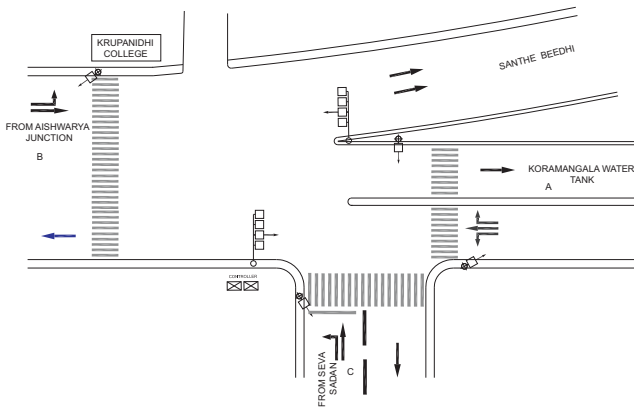

KRUPANIDHI COLLEGE JUNCTION, ADUGODI TRAFFIC POLICE STATION - FIXED

TIMINGS DATA												
SANTHEBEEDEHI X SARJAPURA ROAD			PHASE						CYCLE TIME			
	ROAD	FROM	1			2		3		4		
DATA	A	KORAMANGALA WATER TANK	R	L	S		L	S			EXCLUSIVE PEDESTRIAN	
	B	AISHWARYA JN		L			L	S	L			
	C	SEVA SADAN							L	S		
TIMINGS	07:00	08:00	40			25		30		10		105
	08:00	11:00	55			40		50		10		155
	11:00	17:00	40			30		30		10		110
	17:00	21:00	55			30		50		10		145
	21:00	23:00	40			30		30		10		110
SUNDAY	08:00	22:00	40			25		30		08		103

TIMINGS DATA																
80FT PERIPHERAL RD X ST BED RD			PHASE						CYCLE TIME							
	ROAD	FROM	1			2		3		4		5		6		
DATA	A	SONY WORLD	R	L	S			L	S	L				EXCLUSIVE PEDESTRIAN		
	B	WIPRO JN				R	L	S	L	S		L				
	C	ST.BED				L				R	L	S				
	D	4TH BLOCK		L								R	L		S	
TIMINGS	07:00	08:30	15			10		20		15		15		08		083
	08:30	11:00	25			10		30		20		20		08		113
	11:00	17:00	15			10		20		15		15		07		082
	17:00	21:00	25			10		30		20		20		08		113
	21:00	22:00	15			10		20		15		15		05		080
SUNDAY	08:00	22:00	15			10		30		15		15		07		092

MAHARAJA JUNCTION, ADUGODI POLICE STATION - FIXED