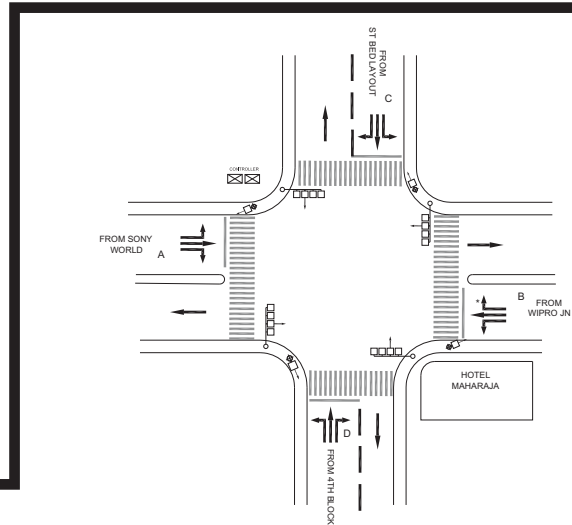

KRUPANIDHI COLLEGE JUNCTION, ADUGODI TRAFFIC POLICE STATION - FIXED

TIMINGS DATA												
SANTHEBEEDEHI X SARJAPURA ROAD			PHASE						CYCLE TIME			
	ROAD	FROM	1			2		3		4		
DATA	A	KORAMANGALA WATER TANK	R	L	S		L	S			EXCLUSIVE PEDESTRIAN	
	B	AISHWARYA JN		L			L	S	L			
	C	SEVA SADAN							L	S		
TIMINGS	07:00	08:00	40			25		30		10		105
	08:00	11:00	55			40		50		10		155
	11:00	17:00	40			30		30		10		110
	17:00	21:00	55			30		50		10		145
	21:00	23:00	40			30		30		10		110
SUNDAY	08:00	22:00	40			25		30		08		103

TIMINGS DATA																
80FT PERIPHERAL RD X ST BED RD			PHASE						CYCLE TIME							
	ROAD	FROM	1			2		3		4		5		6		
DATA	A	SONY WORLD	R	L	S			L	S	L				EXCLUSIVE PEDESTRIAN		
	B	WIPRO JN				R	L	S	L	S		L				
	C	ST.BED				L				R	L	S				
	D	4TH BLOCK		L								R	L		S	
TIMINGS	07:00	08:30	15			10		20		15		15		08		083
	08:30	11:00	25			10		30		20		20		08		113
	11:00	17:00	15			10		20		15		15		07		082
	17:00	21:00	25			10		30		20		20		08		113
	21:00	22:00	15			10		20		15		15		05		080
SUNDAY	08:00	22:00	15			10		30		15		15		07		092

MAHARAJA JUNCTION, ADUGODI POLICE STATION - FIXED