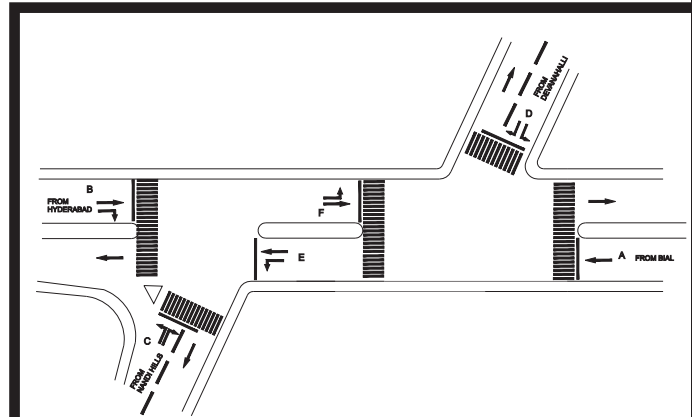

DODDABALLAPURA CROSS (VIJIPURA CROSS & BYPASS-DODDABALLAPURA) JUNCTION, DEVANAHALLI POLICE STATION - FIXED

TIMINGS DATA													
DODDABALLAPUR RD X VIJAYAPURA RD			PHASE							CYCLE TIME			
	ROAD	FROM	1			2			3		4		
DATA	A	NANDI / RANI CROSS	R	L	S						L		
	B	DODDABALAPURA ROAD				R	L	S		L			
	C	NANDI / RANI SROSS		L					R	L	S		
	D	BANGALORE					L				R	L	S
TIMINGS	07:00	23:00	15			15			30		30		90

TIMINGS DATA												
			PHASE							CYCLE TIME		
	ROAD	FROM	1		2		3		4		5	
DATA	A	BIAL		S		S		S			EXCLUSIVE PEDESTRIAN	
	B	HYDERABAD	R	S		S				S		
	C	NANDI HILLS		L			R	L				
	D	DEVANAHALLI							R	L		
	E	BIAL				L	S	L		L		S
	F	HYDERABAD		L	S	L	S	L	S	L		
TIMINGS	07:00	08:00	10		35		15		25		06	091
	08:00	11:00	15		45		20		35		06	121
	11:00	17:00	10		35		15		25		06	091
	17:00	20:30	15		45		20		35		06	121
	20:30	22:00	10		35		15		25		06	091
SUNDAY	07:00	22:00	10		35		15		25		06	091

NANDI CROSS (RANI CROSS) JUNCTION, DEVANAHALLI POLICE STATION - FIXED