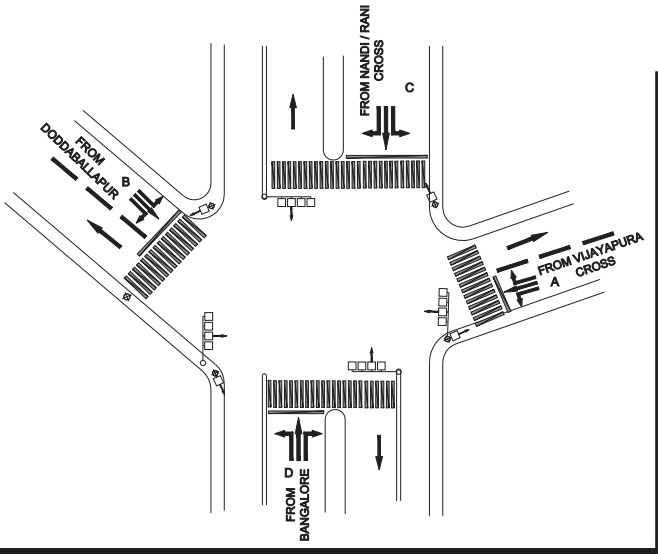

DODDABALLAPURA CROSS (VIJIPURA CROSS & BYPASS-DODDABALLAPURA) JUNCTION, DEVANAHALLI POLICE STATION - FIXED

TIMINGS DATA													
DODDABALLAPUR RD X VIJAYAPURA RD			PHASE							CYCLE TIME			
	ROAD	FROM	1			2			3		4		
DATA	A	NANDI / RANI CROSS	R	L	S						L		
	B	DODDABALAPURA ROAD				R	L	S		L			
	C	NANDI / RANI SROSS		L					R	L	S		
	D	BANGALORE					L				R	L	S
TIMINGS	07:00	23:00	15			15			30		30		90

TIMINGS DATA												
			PHASE							CYCLE TIME		
	ROAD	FROM	1		2		3		4		5	
DATA	A	BIAL		S		S		S			EXCLUSIVE PEDESTRIAN	
	B	HYDERABAD	R	S		S				S		
	C	NANDI HILLS		L			R	L				
	D	DEVANAHALLI							R	L		
	E	BIAL				L	S	L		L		S
	F	HYDERABAD		L	S	L	S	L	S	L		
TIMINGS	07:00	08:00	10		35		15		25		06	091
	08:00	11:00	15		45		20		35		06	121
	11:00	17:00	10		35		15		25		06	091
	17:00	20:30	15		45		20		35		06	121
	20:30	22:00	10		35		15		25		06	091
SUNDAY	07:00	22:00	10		35		15		25		06	091

NANDI CROSS (RANI CROSS) JUNCTION, DEVANAHALLI POLICE STATION - FIXED