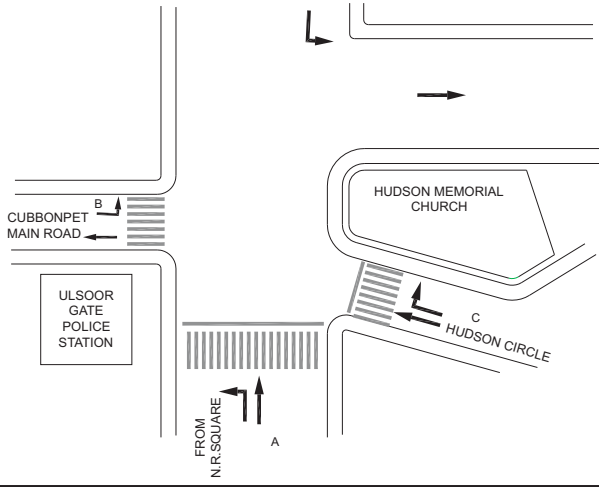

ULSOOR GATE JUNCTION, ULSOOR GATE POLICE STATION - SYNC

TIMINGS DATA									
CUBBONPET RD X OTC ROAD			PHASE						CYCLE TIME
DATA	ROAD	FROM	1		2		3		
	A	N.R.SQUARE	L	S	P		P		
	B	CUBBONPET MAIN ROAD	P		L		P		
	C	HUDSON CIRCLE	P		P	R		S	
TIMINGS weekdays /(sunday)	07:00	09:00	96 (79)		16 (12)		38 (29)		150 (120)
	09:00	12:00	131 (104)		18 (13)		51 (38)		200 (155)
	12:00	16:00	96 (79)		16 (12)		38 (29)		150 (120)
	16:00	20:00	131 (104)		18 (13)		51 (38)		200 (155)
	20:00	23:00	96 (79)		16 (12)		38 (29)		150 (120)

TIMINGS DATA											
			PHASE					CYCLE TIME			
DATA	ROAD	FROM	1		2		3		4		EXCLUSIVE PEDESTRIAN
	A	SUBBANNA	R	L		L		L		L	
	B	MAJESTIC / RLY STATION	R		R	L	S	L		L	
	C	MALLESWARAM					L	S			
	D	MAJESTIC / BUS STAND	R		R				R	L	
TIMINGS	07:00	08:00	15		15		30		15		090
	08:00	12:00	30		40		50		30		165
	12:00	16:00	30		35		45		25		150
	16:00	22:00	40		30		55		30		170
	22:00	23:00	25		20		30		20		110

ANAND RAO JUNCTION, UPPAR PETH POLICE STATION - FIXED