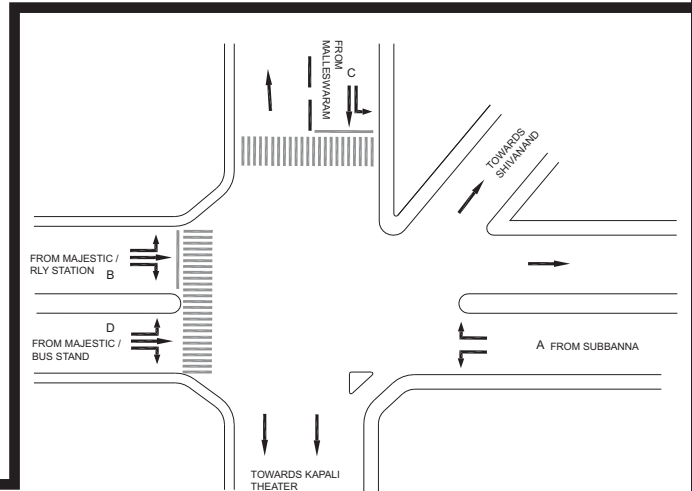

ULSOOR GATE JUNCTION, ULSOOR GATE POLICE STATION - SYNC

TIMINGS DATA									
CUBBONPET RD X OTC ROAD			PHASE						CYCLE TIME
DATA	ROAD	FROM	1		2		3		
	A	N.R.SQUARE	L	S	P		P		
	B	CUBBONPET MAIN ROAD	P		L		P		
	C	HUDSON CIRCLE	P		P	R		S	
TIMINGS weekdays /(sunday)	07:00	09:00	96 (79)		16 (12)		38 (29)		150 (120)
	09:00	12:00	131 (104)		18 (13)		51 (38)		200 (155)
	12:00	16:00	96 (79)		16 (12)		38 (29)		150 (120)
	16:00	20:00	131 (104)		18 (13)		51 (38)		200 (155)
	20:00	23:00	96 (79)		16 (12)		38 (29)		150 (120)

TIMINGS DATA											
			PHASE					CYCLE TIME			
DATA	ROAD	FROM	1		2		3		4		EXCLUSIVE PEDESTRIAN
	A	SUBBANNA	R	L		L		L		L	
	B	MAJESTIC / RLY STATION	R		R	L	S	L		L	
	C	MALLESWARAM					L	S			
	D	MAJESTIC / BUS STAND	R		R				R	L	
TIMINGS	07:00	08:00	15		15		30		15		090
	08:00	12:00	30		40		50		30		165
	12:00	16:00	30		35		45		25		150
	16:00	22:00	40		30		55		30		170
	22:00	23:00	25		20		30		20		110

ANAND RAO JUNCTION, UPPAR PETH POLICE STATION - FIXED