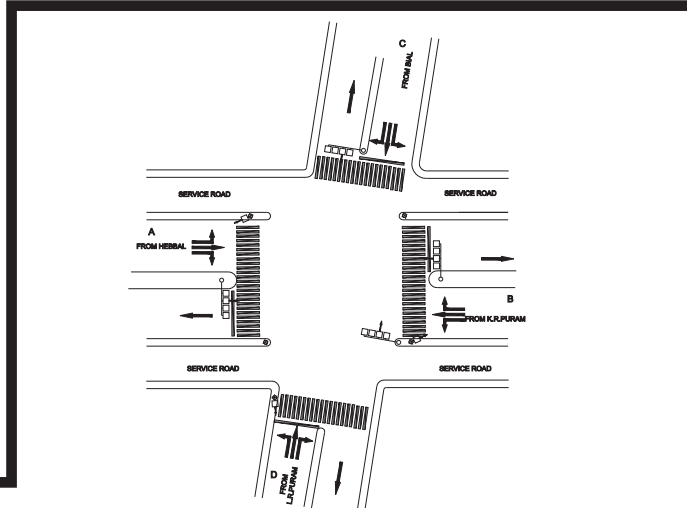

YEDIYUR MATERNITY HOSPITAL JUNCTION (KANAKAPURA MN.RD), BANASHANKARI POLICE STATION - FIXED

TIMINGS DATA													
OLD AIRPORT RD X DOMLUR RD			PHASE					CYCLE TIME					
	ROAD	FROM	1			2		3		4		5	
DATA	A	J.S.S	R	L	S		L					EXCLUSIVE PEDESTRIAN	
	B	K.R.ROAD				R	L	S	L				
	C	YEDIYUR						R	L	S	L		
	D	JAYANAGAR		L						R	L		S
TIMINGS	07:00	09:00	25			15		25		15		10	090
	09:00	11:00	45			40		35		25		10	155
	11:00	17:00	25			20		25		25		10	105
	17:00	20:00	35			30		35		35		10	145
	20:00	22:00	25			15		20		20		10	090
SUNDAY	07:30	22:00	25			20		25		25		10	105

TIMINGS DATA															
HENNUR MAIN RD X ORR			PHASE						CYCLE TIME						
	ROAD	FROM	1			2		3		4		5		6	
DATA	A	HEBBAL	R	L	S		L	S			L			EXCLUSIVE PEDESTRIAN	
	B	K.R.PURAM				L	S	R	L	S		L			
	C	BIAL						L		R	L	S			
	D	L.R.PURAM										R	L		S
TIMINGS	07:00	08:00	52					42		32		32		10	168
	08:00	12:00	45			27		62		47		42		10	253
	12:00	17:00	40			27		57		42		42		10	218
	17:00	20:30	45			27		62		47		42		10	233
	20:30	23:00	52					42		32		32		10	168
SUNDAY	08:00	22:30	35			27		52		37		37		10	198

HENNUR ROAD - ORR JUNCTION, BANASAVADI POLICE STATION - VAC