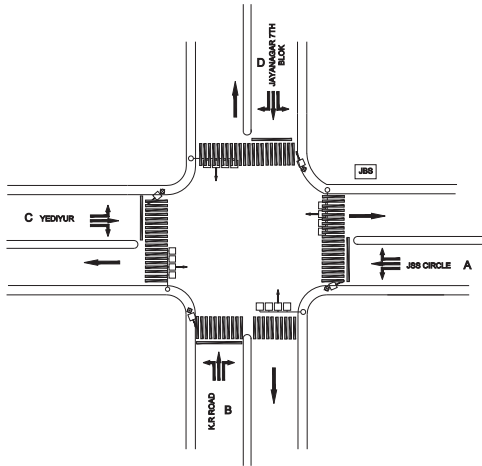

YEDIYUR MATERNITY HOSPITAL JUNCTION (KANAKAPURA MN.RD), BANASHANKARI POLICE STATION - FIXED

TIMINGS DATA													
OLD AIRPORT RD X DOMLUR RD			PHASE					CYCLE TIME					
	ROAD	FROM	1			2		3		4		5	
DATA	A	J.S.S	R	L	S		L					EXCLUSIVE PEDESTRIAN	
	B	K.R.ROAD				R	L	S	L				
	C	YEDIYUR						R	L	S	L		
	D	JAYANAGAR		L						R	L		S
TIMINGS	07:00	09:00	25			15		25		15		10	090
	09:00	11:00	45			40		35		25		10	155
	11:00	17:00	25			20		25		25		10	105
	17:00	20:00	35			30		35		35		10	145
	20:00	22:00	25			15		20		20		10	090
SUNDAY	07:30	22:00	25			20		25		25		10	105

TIMINGS DATA															
HENNUR MAIN RD X ORR			PHASE						CYCLE TIME						
	ROAD	FROM	1			2		3		4		5		6	
DATA	A	HEBBAL	R	L	S		L	S			L			EXCLUSIVE PEDESTRIAN	
	B	K.R.PURAM				L	S	R	L	S		L			
	C	BIAL						L		R	L	S			
	D	L.R.PURAM										R	L		S
TIMINGS	07:00	08:00	52					42		32		32		10	168
	08:00	12:00	45			27		62		47		42		10	253
	12:00	17:00	40			27		57		42		42		10	218
	17:00	20:30	45			27		62		47		42		10	233
	20:30	23:00	52					42		32		32		10	168
SUNDAY	08:00	22:30	35			27		52		37		37		10	198

HENNUR ROAD - ORR JUNCTION, BANASAVADI POLICE STATION - VAC