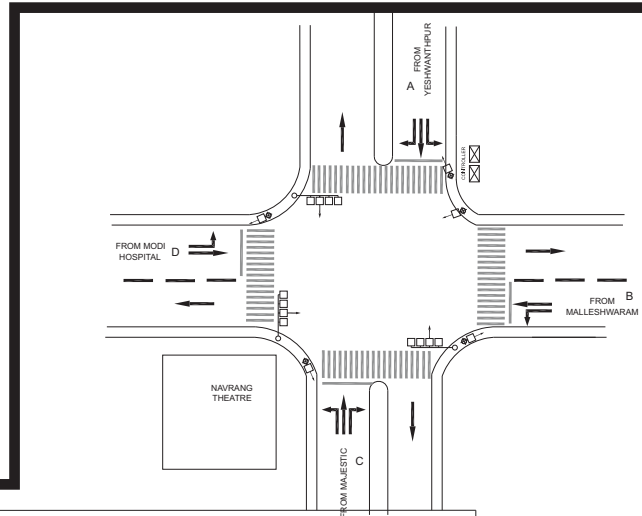

**MODI BRIDGE JUNCTION, MALLESHWARAM POLICE STATION - SYNC**

TIMINGS DATA													
T.V.TOWER RD X HEBBAL RD			PHASE							CYCLE TIME			
	ROAD	FROM	1			2		3			4		EXCLUSIVE PEDESTRIAN
DATA	A	MODI HOSPITAL	R	L	S		L	S					
	B	NAVRANG					L	S	R	L	S		
	C	RAJAJINAGAR 1ST BLOCK								L	R	L	
	D	SHIVANNAHALLI JN		L							R	L	
TIMINGS	06:30	08:30	22			52		17		27		10	140
	08:30	11:00	32			67		22		37		10	180
	11:00	16:00	22			52		17		27		10	140
	16:00	21:00	32			67		22		37		10	180
	21:00	23:00	22			52		17		27		10	140

NOTE: AMBER = 3 SEC. FOR ALL THE PHASES

TIMINGS DATA												
DR.RAJKUMAR RD X M.K.K. RD			PHASE							CYCLE TIME		
	ROAD	FROM	1			2		3			4	
DATA	A	YESHWANTHPUR	R	L	S							EXCLUSIVE PEDESTRIAN
	B	MALLESHWARAM					L	S		L		
	C	MAJESTIC							R	L	S	
	D	MODI HOSPITAL		L			L	S				
TIMINGS	06:30	08:30	43			43		30		10		
	08:30	11:00	60			60		45		10		175
	11:00	16:00	43			43		30		10		126
	16:00	21:00	60			60		45		10		175
	21:00	23:00	43			43		30		05		121

**NAVRANG THEATRE JUNCTION, MALLESHWARAM POLICE STATION - VAC**