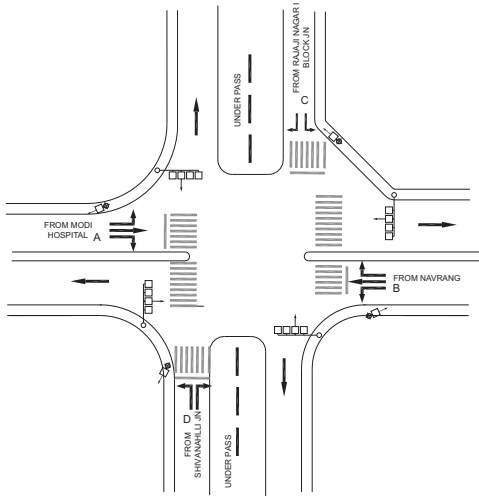

**MODI BRIDGE JUNCTION, MALLESHWARAM POLICE STATION - SYNC**

TIMINGS DATA													
T.V.TOWER RD X HEBBAL RD			PHASE							CYCLE TIME			
	ROAD	FROM	1			2		3			4		EXCLUSIVE PEDESTRIAN
DATA	A	MODI HOSPITAL	R	L	S		L	S					
	B	NAVRANG					L	S	R	L	S		
	C	RAJAJINAGAR 1ST BLOCK								L	R	L	
	D	SHIVANNAHALLI JN		L							R	L	
TIMINGS	06:30	08:30	22			52		17		27		10	140
	08:30	11:00	32			67		22		37		10	180
	11:00	16:00	22			52		17		27		10	140
	16:00	21:00	32			67		22		37		10	180
	21:00	23:00	22			52		17		27		10	140

NOTE: AMBER = 3 SEC. FOR ALL THE PHASES

TIMINGS DATA												
DR.RAJKUMAR RD X M.K.K. RD			PHASE							CYCLE TIME		
	ROAD	FROM	1			2		3			4	
DATA	A	YESHWANTHPUR	R	L	S							EXCLUSIVE PEDESTRIAN
	B	MALLESHWARAM					L	S		L		
	C	MAJESTIC							R	L	S	
	D	MODI HOSPITAL		L			L	S				
TIMINGS	06:30	08:30	43			43		30		10		
	08:30	11:00	60			60		45		10		175
	11:00	16:00	43			43		30		10		126
	16:00	21:00	60			60		45		10		175
	21:00	23:00	43			43		30		05		121

**NAVRANG THEATRE JUNCTION, MALLESHWARAM POLICE STATION - VAC**