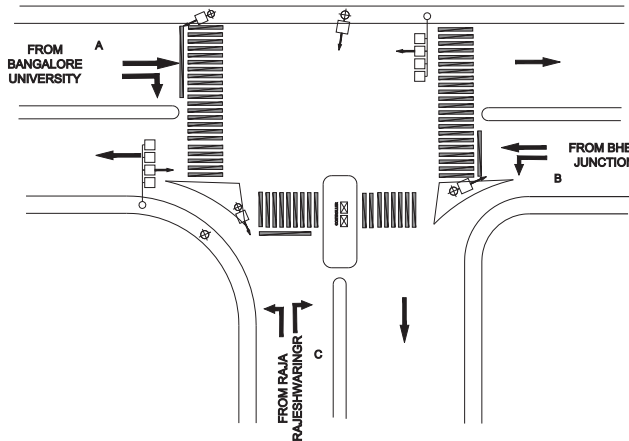

RAJARAJESHWARI JUNCTION, BYATARAYANAPURA POLICE STATION - FIXED

TIMINGS DATA									
			PHASE				CYCLE TIME		
	ROAD	FROM	1		2			3	
DATA	A	BANGALORE UNIVERSITY	R	S		S	EXCLUSIVE PEDESTRIAN		
	B	BHEL			L	S			
	C	RAJA RAJESHWARINAGAR		L		R		L	
TIMINGS	07:00	09:00	25		45		30	10	110
	09:00	11:00	45		60		35	10	150
	11:00	14:00	30		45		30	10	115
	14:00	20:00	45		60		35	10	150
	20:00	22:00	25		45		30	10	110
SUNDAY	07:30	22:00	25		45		30	10	110

TIMINGS DATA								
			PHASE				CYCLE TIME	
	ROAD	FROM	1		2			3
DATA	A	MYSORE	R	S		S	EXCLUSIVE PEDESTRIAN	
	B	MAJESTIC / MARKET			L	S		
TIMINGS	07:00	08:00	25		40		10	075
	08:00	11:00	25		90		10	125
	11:00	16:00	25		40		10	075
	16:00	20:30	25		90		10	125
	20:30	23:00	25		40		10	075
SUNDAY	07:00	23:00	25		40		10	075

SATELLITE BUS STAND JUNCTION, BYATARAYANAPURA POLICE STATION - FIXED