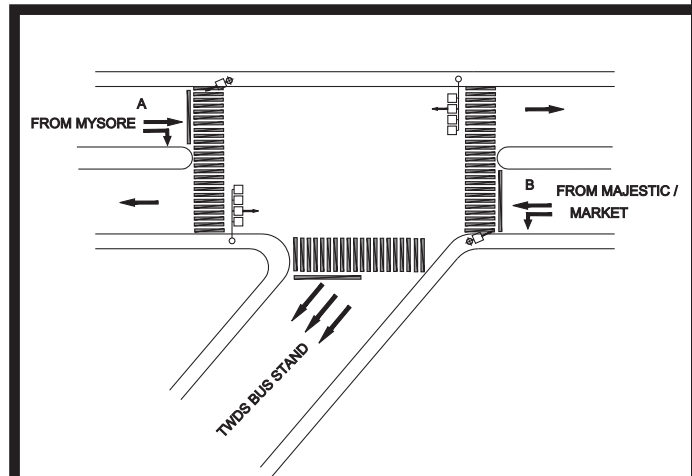

RAJARAJESHWARI JUNCTION, BYATARAYANAPURA POLICE STATION - FIXED

TIMINGS DATA									
			PHASE				CYCLE TIME		
	ROAD	FROM	1		2			3	
DATA	A	BANGALORE UNIVERSITY	R	S		S	EXCLUSIVE PEDESTRIAN		
	B	BHEL			L	S			
	C	RAJA RAJESHWARINAGAR		L		R		L	
TIMINGS	07:00	09:00	25		45		30	10	110
	09:00	11:00	45		60		35	10	150
	11:00	14:00	30		45		30	10	115
	14:00	20:00	45		60		35	10	150
	20:00	22:00	25		45		30	10	110
SUNDAY	07:30	22:00	25		45		30	10	110

TIMINGS DATA								
			PHASE				CYCLE TIME	
	ROAD	FROM	1		2			3
DATA	A	MYSORE	R	S		S	EXCLUSIVE PEDESTRIAN	
	B	MAJESTIC / MARKET			L	S		
TIMINGS	07:00	08:00	25		40		10	075
	08:00	11:00	25		90		10	125
	11:00	16:00	25		40		10	075
	16:00	20:30	25		90		10	125
	20:30	23:00	25		40		10	075
SUNDAY	07:00	23:00	25		40		10	075

SATELLITE BUS STAND JUNCTION, BYATARAYANAPURA POLICE STATION - FIXED