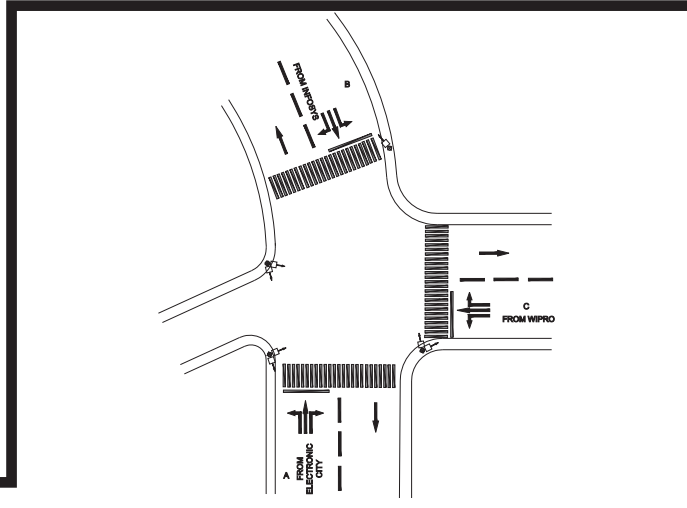

VIJIPURA CROSS-DEVANAHALLI CROSS JUNCTION, DEVANAHALLI POLICE STATION - FIXED

TIMINGS DATA												
AIRPORT RD X VIJIPURA RD			PHASE				CYCLE TIME					
	ROAD	FROM	1			2		3		4		
DATA	A	NANDI / RANI CROSS	R	L	S				L			
	B	DEVANAHALLI				R	L	S			L	
	C	VIJIPURA					L		R	L	S	
	D	DODDABALAPURA CROSS JN		L							R	L
TIMINGS	07:00	23:00	35			35		25		25		120

TIMINGS DATA												
			PHASE				CYCLE TIME					
	ROAD	FROM	1			2		3		4		
DATA	A	ELECTRONICS CITY	R	L	S					EXCLUSIVE PEDESTRIAN		
	B	INFOSYS				R	L	S				
	C	WIPRO						R	L		S	
TIMINGS	08:00	11:30	40			20		20		08		88
	11:30	16:00	BLINKING MODE									
	16:00	20:00	25			30		25		08		88
SATURDAY & SUNDAY	00:00	24:00	BLINKING MODE									

BHEL JUNCTION, ELECTRONIC CITY POLICE STATION - FIXED