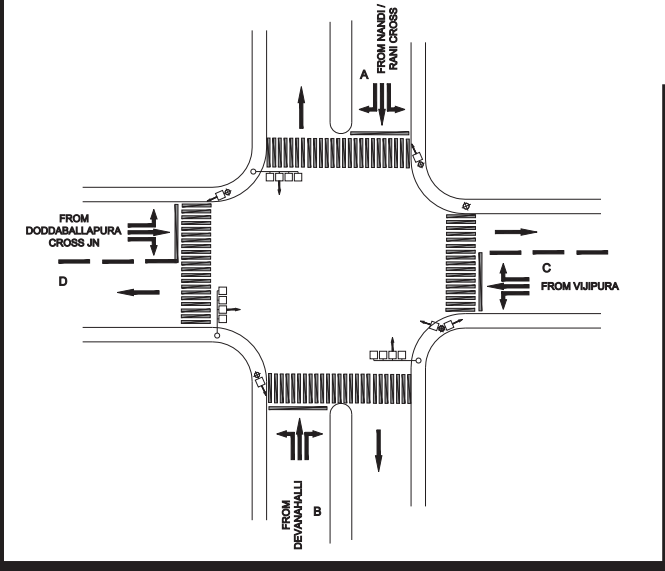

VIJIPURA CROSS-DEVANAHALLI CROSS JUNCTION, DEVANAHALLI POLICE STATION - FIXED

TIMINGS DATA												
AIRPORT RD X VIJIPURA RD			PHASE				CYCLE TIME					
	ROAD	FROM	1			2		3		4		
DATA	A	NANDI / RANI CROSS	R	L	S				L			
	B	DEVANAHALLI				R	L	S			L	
	C	VIJIPURA					L		R	L	S	
	D	DODDABALAPURA CROSS JN		L							R	L
TIMINGS	07:00	23:00	35			35		25		25		120

TIMINGS DATA												
			PHASE				CYCLE TIME					
	ROAD	FROM	1			2		3		4		
DATA	A	ELECTRONICS CITY	R	L	S					EXCLUSIVE PEDESTRIAN		
	B	INFOSYS				R	L	S				
	C	WIPRO						R	L		S	
TIMINGS	08:00	11:30	40			20		20		08		88
	11:30	16:00	BLINKING MODE									
	16:00	20:00	25			30		25		08		88
SATURDAY & SUNDAY	00:00	24:00	BLINKING MODE									

BHEL JUNCTION, ELECTRONIC CITY POLICE STATION - FIXED