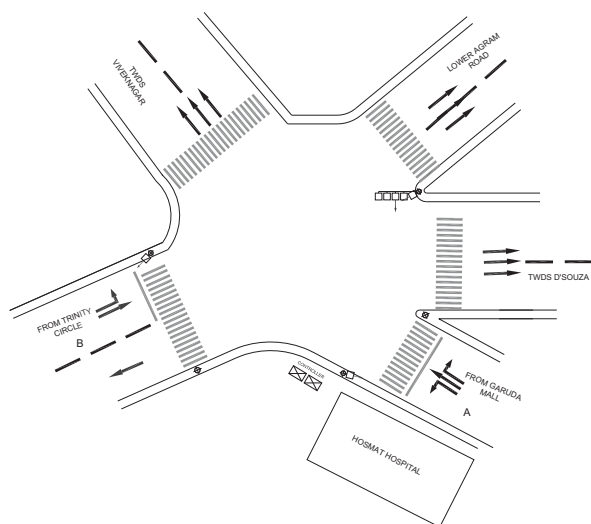

HOSMAT JUNCTION, ULSOOR POLICE STATION - BWSSB WORK

TIMINGS DATA									
LOWER AGRAM RD X MAGRATH RD			PHASE					CYCLE TIME	
	ROAD	FROM	1			2			3
DATA	A	GARUDA MALL	R	L	S		L	EXCLUSIVE PEDESTRIAN	
	B	TRINITY CIRCLE		P			L		S
TIMINGS	07:00	08:30	70			25		08	103
	08:30	11:30	80			30		08	118
	11:30	16:00	70			25		06	101
	16:00	21:30	80			30		08	118
	21:30	23:00	70			25		05	100
SUNDAY	07:00	22:30	70			25		06	101

TIMINGS DATA									
MURPHY RD X KENSINGTON RD			PHASE					CYCLE TIME	
	ROAD	FROM	1			2			3
DATA	A	BEGUM MAHAL		L	S			EXCLUSIVE PEDESTRIAN	
	B	WAR MEMORIAL					L		
	C	OLD MADRAS ROAD			S	R			S
TIMINGS	07:00	08:00	40			30		08	078
	08:00	12:00	60			50		08	118
	12:00	16:00	40			30		06	076
	16:00	20:00	60			50		08	118
	20:00	23:00	40			30		00	070
SUNDAY	07:00	22:30	40			30		06	076

KENSINGTON JUNCTION, ULSOOR POLICE STATION - VAC