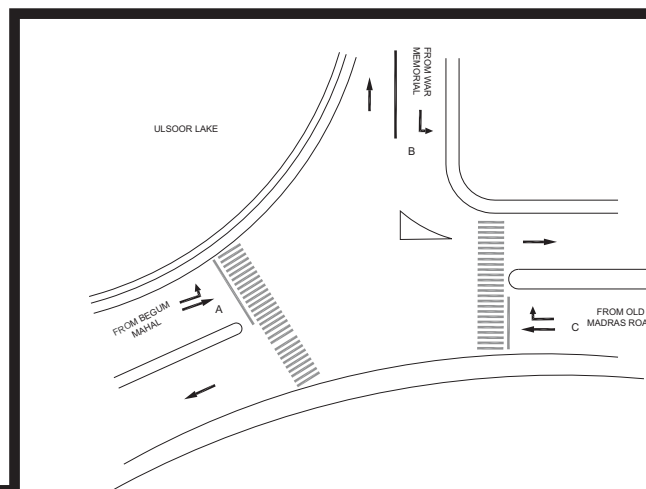

HOSMAT JUNCTION, ULSOOR POLICE STATION - BWSSB WORK

TIMINGS DATA									
LOWER AGRAM RD X MAGRATH RD			PHASE					CYCLE TIME	
	ROAD	FROM	1			2			3
DATA	A	GARUDA MALL	R	L	S		L	EXCLUSIVE PEDESTRIAN	
	B	TRINITY CIRCLE		P			L		S
TIMINGS	07:00	08:30	70			25		08	103
	08:30	11:30	80			30		08	118
	11:30	16:00	70			25		06	101
	16:00	21:30	80			30		08	118
	21:30	23:00	70			25		05	100
SUNDAY	07:00	22:30	70			25		06	101

TIMINGS DATA									
MURPHY RD X KENSINGTON RD			PHASE					CYCLE TIME	
	ROAD	FROM	1			2			3
DATA	A	BEGUM MAHAL		L	S			EXCLUSIVE PEDESTRIAN	
	B	WAR MEMORIAL					L		
	C	OLD MADRAS ROAD			S	R			S
TIMINGS	07:00	08:00	40			30		08	078
	08:00	12:00	60			50		08	118
	12:00	16:00	40			30		06	076
	16:00	20:00	60			50		08	118
	20:00	23:00	40			30		00	070
SUNDAY	07:00	22:30	40			30		06	076

KENSINGTON JUNCTION, ULSOOR POLICE STATION - VAC