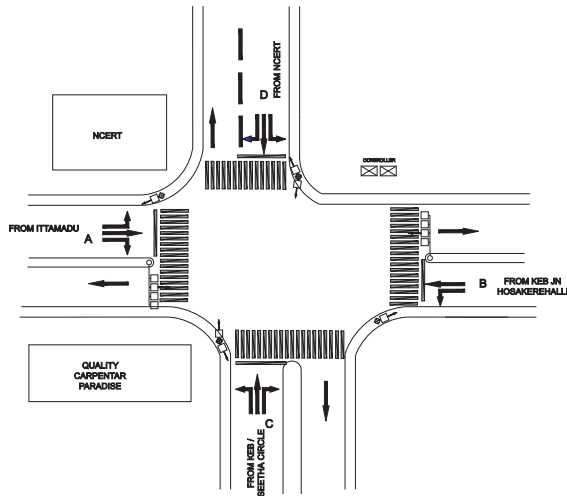

NCERT JUNCTION, BANASHANKARI POLICE STATION - VAC

TIMINGS DATA														
80'ROAD X RING ROAD JN (NEAR PESIT)			PHASE					CYCLE TIME						
	ROAD	FROM	1			2		3		4		5		
DATA	A	ITTAMADU	R	L	S	L	S						EXCLUSIVE PEDESTRIAN	
	B	KEB JN HOSAKEREHALLI				L	S	L			L			
	C	SEETHA CIRCLE	L					R	L	S				
	D	NCERT									R	L		S
TIMINGS	07:00	08:00	40			35		20		15		10		120
	08:00	11:00	60			50		30		30		10		180
	11:00	16:00	40			35		20		15		10		120
	16:00	20:30	60			50		30		20		10		170
	20:30	23:00	40			35		20		15		10		120
SUNDAY	07:30	22:30	40			35		20		15		10		120

TIMINGS DATA														
			PHASE					CYCLE TIME						
	ROAD	FROM	1			2		3		4		5		
DATA	A	SRINIVAS NAGAR	R	L	S						L		EXCLUSIVE PEDESTRIAN	
	B	HOSKEREHALLI				R	L	S	L					
	C	GIRINAGAR	L					R	L	S				
	D	BANK COLONY				L					R	L		S
TIMINGS	08:30	11:00	30			50		25		10		10		125
	11:00	17:00	25			40		15		10		10		100
	17:00	20:00	30			50		25		10		10		125
	20:00	23:00	25			40		15		10		10		100
SUNDAY	08:30	22:30	25			40		15		10		10		100

SEETA CIRCLE JUNCTION-BANASHANKARI, BANASHANKARI POLICE STATION - FIXED