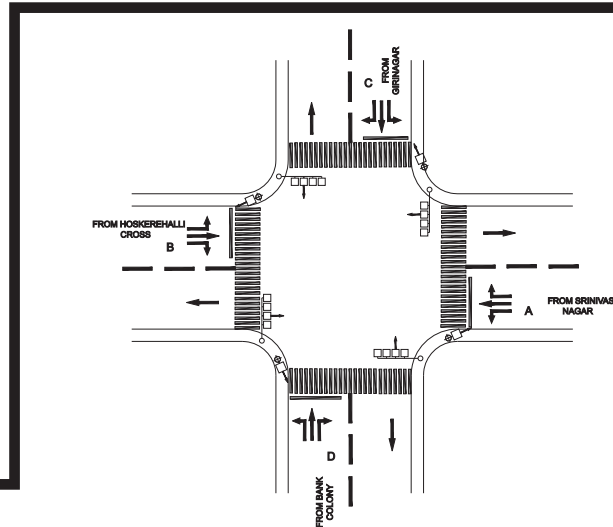

NCERT JUNCTION, BANASHANKARI POLICE STATION - VAC

TIMINGS DATA														
80'ROAD X RING ROAD JN (NEAR PESIT)			PHASE					CYCLE TIME						
	ROAD	FROM	1			2		3		4		5		
DATA	A	ITTAMADU	R	L	S	L	S						EXCLUSIVE PEDESTRIAN	
	B	KEB JN HOSAKEREHALLI				L	S	L			L			
	C	SEETHA CIRCLE	L					R	L	S				
	D	NCERT									R	L		S
TIMINGS	07:00	08:00	40			35		20		15		10		120
	08:00	11:00	60			50		30		30		10		180
	11:00	16:00	40			35		20		15		10		120
	16:00	20:30	60			50		30		20		10		170
	20:30	23:00	40			35		20		15		10		120
SUNDAY	07:30	22:30	40			35		20		15		10		120

TIMINGS DATA														
			PHASE					CYCLE TIME						
	ROAD	FROM	1			2		3		4		5		
DATA	A	SRINIVAS NAGAR	R	L	S						L		EXCLUSIVE PEDESTRIAN	
	B	HOSKEREHALLI				R	L	S	L					
	C	GIRINAGAR	L					R	L	S				
	D	BANK COLONY				L					R	L		S
TIMINGS	08:30	11:00	30			50		25		10		10		125
	11:00	17:00	25			40		15		10		10		100
	17:00	20:00	30			50		25		10		10		125
	20:00	23:00	25			40		15		10		10		100
SUNDAY	08:30	22:30	25			40		15		10		10		100

SEETA CIRCLE JUNCTION-BANASHANKARI, BANASHANKARI POLICE STATION - FIXED