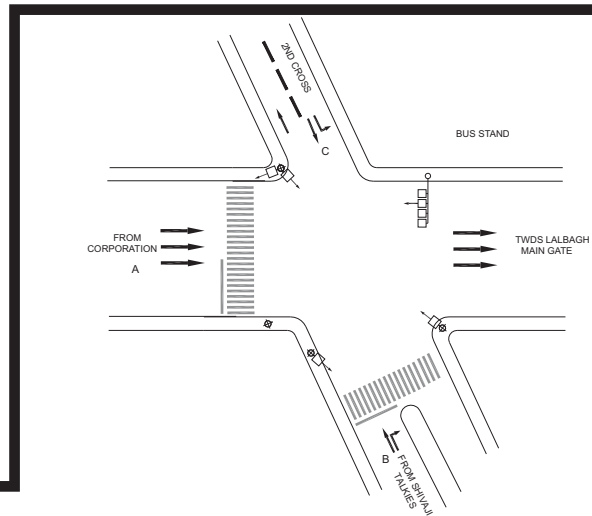

POLICE CORNER JUNCTION, ULSOOR GATE POLICE STATION - SYNC

TIMINGS DATA									
NRUPATUNGA RD X KG ROAD JN			PHASE					CYCLE TIME	
	ROAD	FROM	1		2		3		
DATA	A	ULSOOR GATE TO HUDSON	R	L		P		P	
	B	K.R.CIRCLE		P		L	R	L	
	C	ULSOOR GATE TO SBM	R	L	S	P		L	
TIMINGS weekdays (sunday)	07:00	09:00	63 (53)		18 (13)		69 (54)		150 (120)
	09:00	12:00	88 (68)		18 (13)		94 (74)		200 (155)
	12:00	16:00	63 (53)		18 (13)		69 (54)		150 (120)
	16:00	20:00	88 (68)		18 (13)		94 (74)		200 (155)
	20:00	23:00	63 (53)		18 (13)		69 (54)		150 (120)

TIMINGS DATA									
			PHASE					CYCLE TIME	
	ROAD	FROM	1		2		3		EXCLUSIVE PEDESTRIAN
DATA	A	CORPORATION	R	L	S	P			
	B	SHIVAJI TALKIES				R	S		
	C	2ND CROSS					L	S	
TIMINGS	07:00	08:00	50		20		15		08
	08:00	12:00	70		30		20		08
	12:00	16:00	50		20		15		07
	16:00	21:00	70		30		20		08
	21:00	23:00	50		20		13		06
SUNDAY	07:00	22:30	50		20		13		07

POORNIMA THEATRE JUNCTION, ULSOOR GATE POLICE STATION - FIXED