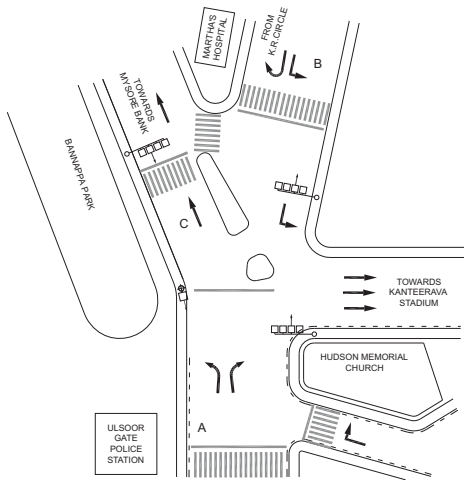

POLICE CORNER JUNCTION, ULSOOR GATE POLICE STATION - SYNC

TIMINGS DATA									
NRUPATUNGA RD X KG ROAD JN			PHASE					CYCLE TIME	
	ROAD	FROM	1		2		3		
DATA	A	ULSOOR GATE TO HUDSON	R	L		P		P	
	B	K.R.CIRCLE		P		L	R	L	
	C	ULSOOR GATE TO SBM	R	L	S	P		L	
TIMINGS weekdays (sunday)	07:00	09:00	63 (53)		18 (13)		69 (54)		150 (120)
	09:00	12:00	88 (68)		18 (13)		94 (74)		200 (155)
	12:00	16:00	63 (53)		18 (13)		69 (54)		150 (120)
	16:00	20:00	88 (68)		18 (13)		94 (74)		200 (155)
	20:00	23:00	63 (53)		18 (13)		69 (54)		150 (120)

TIMINGS DATA									
			PHASE					CYCLE TIME	
	ROAD	FROM	1		2		3		EXCLUSIVE PEDESTRIAN
DATA	A	CORPORATION	R	L	S	P			
	B	SHIVAJI TALKIES				R	S		
	C	2ND CROSS					L	S	
TIMINGS	07:00	08:00	50		20		15		08
	08:00	12:00	70		30		20		08
	12:00	16:00	50		20		15		07
	16:00	21:00	70		30		20		08
	21:00	23:00	50		20		13		06
SUNDAY	07:00	22:30	50		20		13		07

POORNIMA THEATRE JUNCTION, ULSOOR GATE POLICE STATION - FIXED