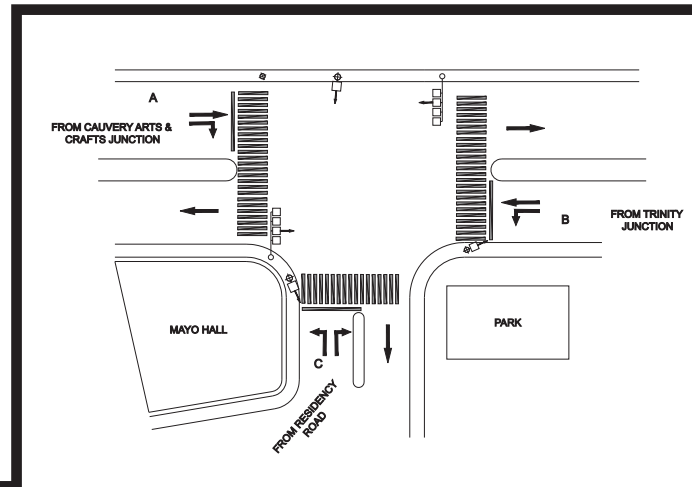

LOWER AGARAM JUNCTION (INDIA GARAGE), ASHOK NAGAR POLICE STATION - FIXED

TIMINGS DATA											
VICTORIA RD X PALMGROOVE RD			PHASE						CYCLE TIME		
	ROAD	FROM	1			2		3		4	
DATA	A	HOSMAT	R	L	S		L		P	EXCLUSIVE PEDESTRIAN	
	B	HAL AIRPORT					L	S	L		
	C	VIVEKNAGAR						R	L		
TIMINGS	07:00	08:30	40			70		50		10	170
	08:30	11:00	50			100		70		10	230
	11:00	17:30	40			70		50		10	170
	17:30	20:30	50			100		70		10	230
	20:30	23:00	40			70		50		10	170
SUNDAY	07:30	23:00	40			70		50		10	170

TIMINGS DATA											
M.G.ROAD X COMMISSIONARATE RD JN			PHASE						CYCLE TIME		
	ROAD	FROM	1			2		3		4	
DATA	A	CAUVERY ARTS & CRAFTS	R		S			S		EXCLUSIVE PEDESTRIAN	
	B	TRINITY JUNCTION					L	S	L		
	C	RESIDENCY ROAD		L				R	L		
TIMINGS	07:00	09:00	25			25		25		10	085
	09:00	20:00	50			40		50		10	150
	20:00	23:00	40			30		40		10	120

MAYO HALL JUNCTION, ASHOK NAGAR POLICE STATION - FIXED