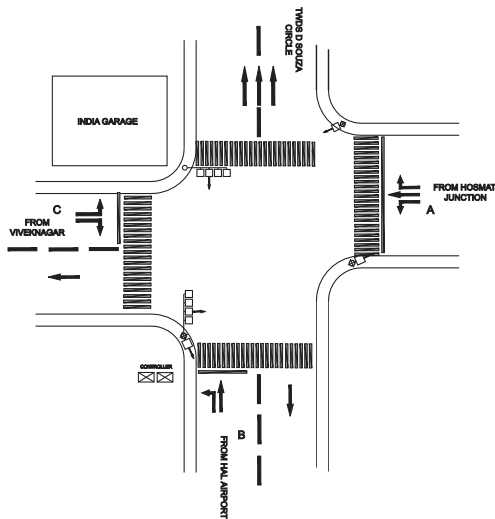

LOWER AGARAM JUNCTION (INDIA GARAGE), ASHOK NAGAR POLICE STATION - FIXED

TIMINGS DATA											
VICTORIA RD X PALMGROOVE RD			PHASE						CYCLE TIME		
	ROAD	FROM	1			2		3		4	
DATA	A	HOSMAT	R	L	S		L		P	EXCLUSIVE PEDESTRIAN	
	B	HAL AIRPORT					L	S	L		
	C	VIVEKNAGAR						R	L		
TIMINGS	07:00	08:30	40			70		50		10	170
	08:30	11:00	50			100		70		10	230
	11:00	17:30	40			70		50		10	170
	17:30	20:30	50			100		70		10	230
	20:30	23:00	40			70		50		10	170
SUNDAY	07:30	23:00	40			70		50		10	170

TIMINGS DATA											
M.G.ROAD X COMMISSIONARATE RD JN			PHASE						CYCLE TIME		
	ROAD	FROM	1			2		3		4	
DATA	A	CAUVERY ARTS & CRAFTS	R		S			S		EXCLUSIVE PEDESTRIAN	
	B	TRINITY JUNCTION					L	S	L		
	C	RESIDENCY ROAD		L				R	L		
TIMINGS	07:00	09:00	25			25		25		10	085
	09:00	20:00	50			40		50		10	150
	20:00	23:00	40			30		40		10	120

MAYO HALL JUNCTION, ASHOK NAGAR POLICE STATION - FIXED