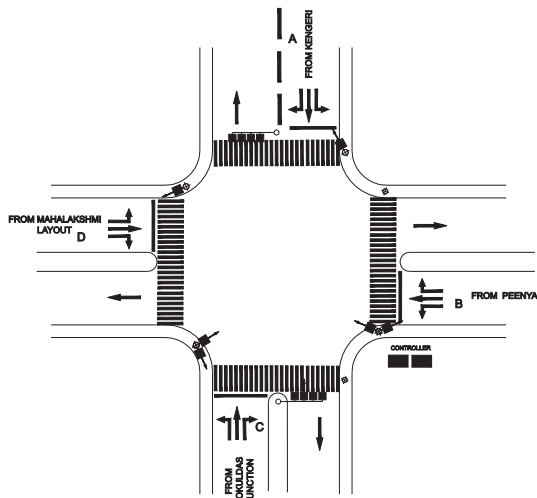

FTI JUNCTION (KANTEERAVA STUDIO), RAJAJINAGAR POLICE STATION - VAC

TIMINGS DATA												
			PHASE					CYCLE TIME				
	ROAD	FROM	1		2		3		4	5		
DATA	A	KENGERI	R	L	S		L			EXCLUSIVE PEDESTRIAN		
	B	PEENYA				R	L	S	L			
	C	GOKULDAS JN						R	L		S	L
	D	MAHALAKSHMI LAYOUT	L						R		L	S
TIMINGS	07:00	11:00	45		60		50		45	10	210	
	11:00	16:30	35		50		40		40	15	180	
	16:30	20:30	45		60		50		45	15	215	
	20:30	23:00	35		50		40		40	10	175	
SUNDAY	07:00	22:00	35		50		40		40	10	175	

TIMINGS DATA										
			PHASE				CYCLE TIME			
	ROAD	FROM	1		2		3		4	
DATA	A	TUMKUR ROAD	R		S			S	EXCLUSIVE PEDESTRIAN	
	B	RAJAJINAGAR 1ST BLOCK				L	S	L		
	C	MAHALAKSHMI LAYOUT	L					R		L
TIMINGS	07:00	11:00	35		40		50		10	135
	11:00	16:00	25		50		60		10	145
	16:00	23:00	35		40		50		10	135
SUNDAY	07:00	22:00	35		40		50		10	135

MAHALAXMI ENTRANCE JUNCTION, RAJAJINAGAR POLICE STATION - FIXED