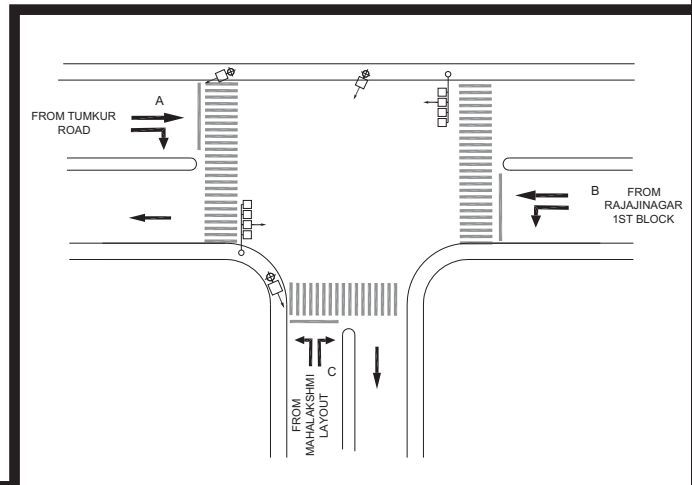

FTI JUNCTION (KANTEERAVA STUDIO), RAJAJINAGAR POLICE STATION - VAC

TIMINGS DATA												
			PHASE					CYCLE TIME				
	ROAD	FROM	1		2		3		4	5		
DATA	A	KENGERI	R	L	S		L			EXCLUSIVE PEDESTRIAN		
	B	PEENYA				R	L	S	L			
	C	GOKULDAS JN						R	L		S	L
	D	MAHALAKSHMI LAYOUT	L						R		L	S
TIMINGS	07:00	11:00	45		60		50		45	10	210	
	11:00	16:30	35		50		40		40	15	180	
	16:30	20:30	45		60		50		45	15	215	
	20:30	23:00	35		50		40		40	10	175	
SUNDAY	07:00	22:00	35		50		40		40	10	175	

TIMINGS DATA										
			PHASE				CYCLE TIME			
	ROAD	FROM	1		2		3		4	
DATA	A	TUMKUR ROAD	R		S			S	EXCLUSIVE PEDESTRIAN	
	B	RAJAJINAGAR 1ST BLOCK				L	S	L		
	C	MAHALAKSHMI LAYOUT	L					R		L
TIMINGS	07:00	11:00	35		40		50		10	135
	11:00	16:00	25		50		60		10	145
	16:00	23:00	35		40		50		10	135
SUNDAY	07:00	22:00	35		40		50		10	135

MAHALAXMI ENTRANCE JUNCTION, RAJAJINAGAR POLICE STATION - FIXED