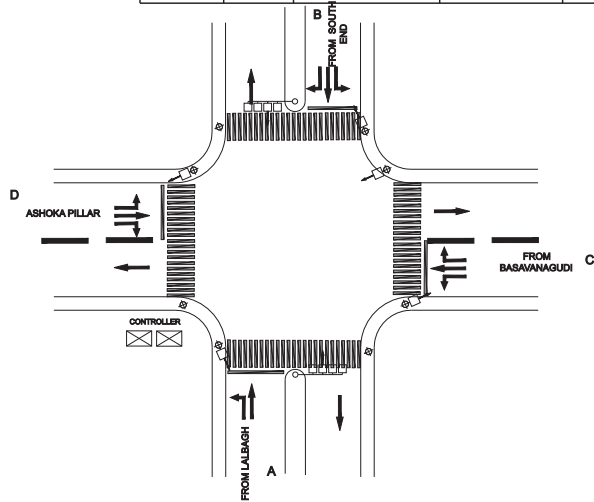

R.V. TEACHER COLLEGE JUNCTION, BASAVANAGUDI POLICE STATION - VAC

TIMINGS DATA											
			PHASE					CYCLE TIME			
	ROAD	FROM	1		2		3		4		EXCLUSIVE PEDESTRIAN
DATA	A	LAL BAGH	L	S					L		
	B	SOUTH END	L	S	R	L	S	L			
	C	BASAVANAGUDI					R	L	S		
	D	ASHOKA PILLAR							R	L	
TIMINGS	07:00	09:00	40		25		30		30	10	135
	09:00	11:00	80		30		35		40	10	195
	11:00	16:00	40		20		20		30	10	120
	16:00	20:00	75		20		35		40	10	180
	20:00	21:45	40		20		20		20	10	110
SUNDAY	07:30	21:45	40		20		20		20	10	110

TIMINGS DATA											
			PHASE					CYCLE TIME			
	ROAD	FROM	1		2		3		4		EXCLUSIVE PEDESTRIAN
DATA	A	LALBAGH WEST GATE	R	L	S	L	S	L			
	B	HANUMANTNAGAR				L	S		L		
	C	GANDHIBAZAR						R	L	S	
	D	SHANKAR MUTT	L						R	L	
TIMINGS	07:00	08:45	20		25		15		25	10	095
	08:45	11:30	25		55		20		30	10	140
	11:30	17:00	20		40		15		25	10	110
	17:00	21:45	40		50		15		40	10	155
SUNDAY	07:30	21:30	20		40		15		25	10	110

VANI VILAS ROAD & SHANKARMUTT ROAD JUNCTION, BASAVANAGUDI POLICE STATION - VAC