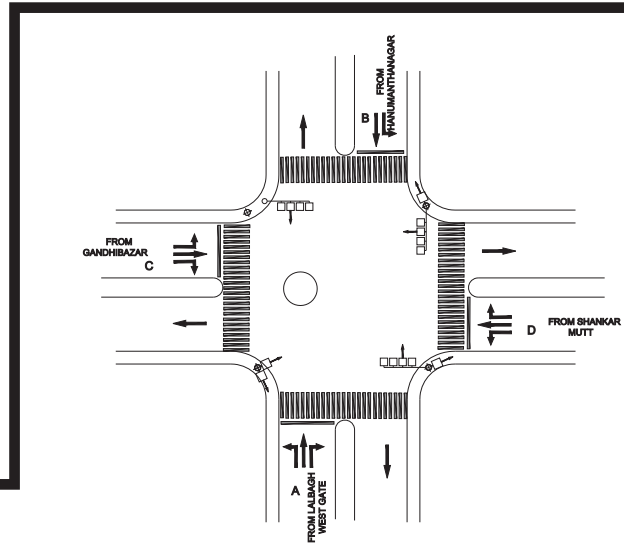

R.V. TEACHER COLLEGE JUNCTION, BASAVANAGUDI POLICE STATION - VAC

TIMINGS DATA											
			PHASE					CYCLE TIME			
	ROAD	FROM	1		2		3		4		EXCLUSIVE PEDESTRIAN
DATA	A	LAL BAGH	L	S					L		
	B	SOUTH END	L	S	R	L	S	L			
	C	BASAVANAGUDI					R	L	S		
	D	ASHOKA PILLAR							R	L	
TIMINGS	07:00	09:00	40		25		30		30	10	135
	09:00	11:00	80		30		35		40	10	195
	11:00	16:00	40		20		20		30	10	120
	16:00	20:00	75		20		35		40	10	180
	20:00	21:45	40		20		20		20	10	110
SUNDAY	07:30	21:45	40		20		20		20	10	110

TIMINGS DATA											
			PHASE					CYCLE TIME			
	ROAD	FROM	1		2		3		4		EXCLUSIVE PEDESTRIAN
DATA	A	LALBAGH WEST GATE	R	L	S	L	S	L			
	B	HANUMANTNAGAR				L	S		L		
	C	GANDHIBAZAR						R	L	S	
	D	SHANKAR MUTT	L						R	L	
TIMINGS	07:00	08:45	20		25		15		25	10	095
	08:45	11:30	25		55		20		30	10	140
	11:30	17:00	20		40		15		25	10	110
	17:00	21:45	40		50		15		40	10	155
SUNDAY	07:30	21:30	20		40		15		25	10	110

VANI VILAS ROAD & SHANKARMUTT ROAD JUNCTION, BASAVANAGUDI POLICE STATION - VAC