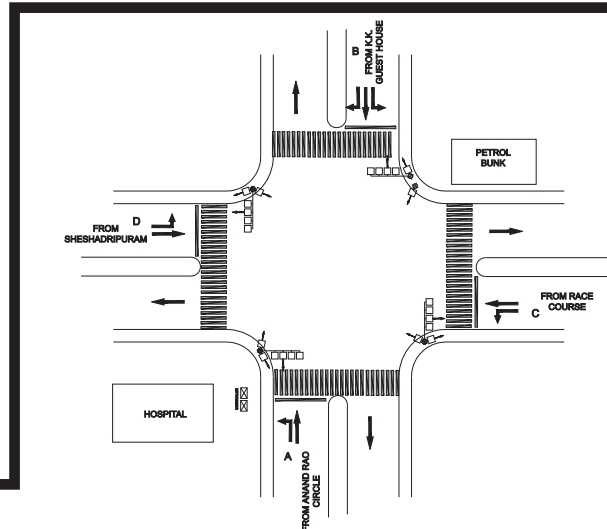

PLATFORM ROAD JUNCTION, HIGH GROUNDS POLICE STATION - VAC

TIMINGS DATA											
VATAL NAGRAJ RD X KRISHNA FLOOR MILL RD			PHASE				CYCLE TIME				
	ROAD	FROM	1		2			3		4	
DATA	A	OKALIPURAM	R	L		L		L		EXCLUSIVE PEDESTRIAN	
	B	MALLESHWARAM				R	S	R	S		
	C	RAILWAY STN		L				L			
TIMINGS	07:00	12:00	120		15		35		10		180
	12:00	16:00	110		15		45		10		180
	16:00	21:00	120		15		35		10		180
	21:00	23:00	110		15		45		10		180

TIMINGS DATA											
K.K.ROAD X RACE COURSE ROAD			PHASE				CYCLE TIME				
	ROAD	FROM	1		2			3		4	
DATA	A	ANAND RAO CIRCLE				L	S			EXCLUSIVE PEDESTRIAN	
	B	K.K. GUEST HOUSE	R	L	S	L	S				
	C	RACE COURSE						L	S		
	D	SHESHADRIPURAM		L				L	S		
TIMINGS weekdays (sunday)	07:00	08:00	30 (20)		40 (30)		40 (30)		10 (7)		120 (087)
	08:00	12:00	70 (45)		70 (50)		90 (60)		10 (8)		240 (163)
	12:00	16:00	65 (40)		60 (40)		80 (55)		10 (7)		215 (142)
	16:00	21:00	70 (45)		70 (50)		90 (60)		10 (8)		240 (163)
	21:00	23:00	40 (30)		60 (40)		50 (35)		08 (6)		158 (111)

SHIVANANDA CIRCLE JUNCTION, HIGH GROUNDS POLICE STATION - VAC