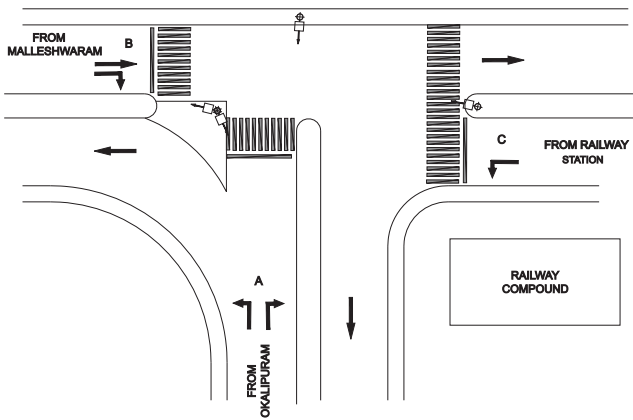

PLATFORM ROAD JUNCTION, HIGH GROUNDS POLICE STATION - VAC

TIMINGS DATA											
VATAL NAGRAJ RD X KRISHNA FLOOR MILL RD			PHASE				CYCLE TIME				
	ROAD	FROM	1		2			3		4	
DATA	A	OKALIPURAM	R	L		L		L		EXCLUSIVE PEDESTRIAN	
	B	MALLESHWARAM				R	S	R	S		
	C	RAILWAY STN		L				L			
TIMINGS	07:00	12:00	120		15		35		10		180
	12:00	16:00	110		15		45		10		180
	16:00	21:00	120		15		35		10		180
	21:00	23:00	110		15		45		10		180

TIMINGS DATA											
K.K.ROAD X RACE COURSE ROAD			PHASE				CYCLE TIME				
	ROAD	FROM	1		2			3		4	
DATA	A	ANAND RAO CIRCLE				L	S			EXCLUSIVE PEDESTRIAN	
	B	K.K. GUEST HOUSE	R	L	S	L	S				
	C	RACE COURSE						L	S		
	D	SHESHADRIPURAM		L				L	S		
TIMINGS weekdays (sunday)	07:00	08:00	30 (20)		40 (30)		40 (30)		10 (7)		120 (087)
	08:00	12:00	70 (45)		70 (50)		90 (60)		10 (8)		240 (163)
	12:00	16:00	65 (40)		60 (40)		80 (55)		10 (7)		215 (142)
	16:00	21:00	70 (45)		70 (50)		90 (60)		10 (8)		240 (163)
	21:00	23:00	40 (30)		60 (40)		50 (35)		08 (6)		158 (111)

SHIVANANDA CIRCLE JUNCTION, HIGH GROUNDS POLICE STATION - VAC