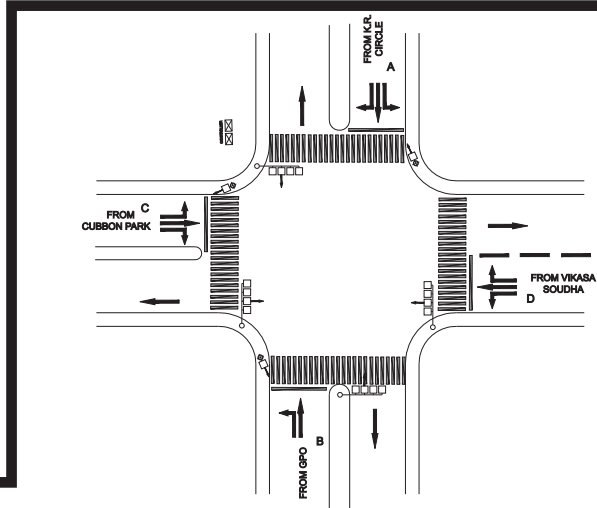

**COFFEE BOARD JUNCTION, CUBBON PARK POLICE STATION - SYNC**

TIMINGS DATA												
INFANTRY RD X INDIAN EXPRESS RD			PHASE						CYCLE TIME			
	ROAD	FROM	1		2		3		4			
DATA	A	GPO	R		S		S			EXCLUSIVE PEDESTRIAN	OFFSET TIME	
	B	INDIAN EXPRESS				L	S					
	C	COP		P		P		R	L			S
TIMINGS weekdays (/sunday)	07:00	08:00	51 (41)		16		71 (61)		10 (7)		050	160 (127)
	08:00	12:00	60 (51)		20 (16)		88 (71)		10 (7)		170	190 (157)
	12:00	16:00	51 (41)		16		71 (61)		10 (7)		050	160 (127)
	16:00	20:30	60 (51)		20 (16)		88 (71)		10 (7)		170	190 (157)
	20:30	22:00	51 (41)		16		71 (61)		10 (7)		050	160 (127)
	22:00	23:00	36 (31)		16		51 (46)		05		050	120 (110)

NOTE: AMBER TIME IS 4 SECONDS FOR ALL PHASES

TIMINGS DATA												
DR. AMBEDKAR RD X OLD POST OFFICE RD			PHASE						CYCLE TIME			
	ROAD	FROM	1		2		3		4		5	
DATA	A	K.R.CIRCLE	R	L	S		L	S			EXCLUSIVE PEDESTRIAN	
	B	GPO				L	S	L				
	C	CUBBON PARK		L				R	L	S		
	D	VIKASA SOUDHA							R	L		S
TIMINGS weekdays (/sunday)	08:00	09:30	30		30		30		10		10	110
	09:30	11:30	60 (45)		60 (45)		60 (45)		15 (10)		10	205 (155)
	11:30	17:00	60 (40)		40		50 (30)		10		10	170 (130)
	17:00	18:45	70 (45)		60 (45)		77 (55)		15 (10)		10	232 (165)
	18:45	23:00	45 (30)		40 (30)		45 (30)		10		10	150 (110)

**GOPAL GOWDA CIRCLE JUNCTION, CUBBON PARK POLICE STATION - FIXED**