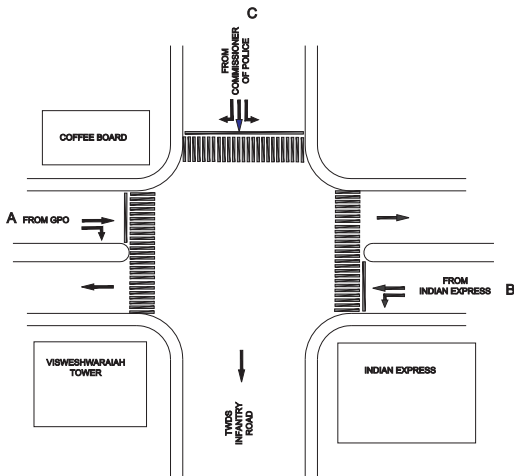

**COFFEE BOARD JUNCTION, CUBBON PARK POLICE STATION - SYNC**

TIMINGS DATA												
INFANTRY RD X INDIAN EXPRESS RD			PHASE						CYCLE TIME			
	ROAD	FROM	1		2		3		4			
DATA	A	GPO	R		S		S			EXCLUSIVE PEDESTRIAN	OFFSET TIME	
	B	INDIAN EXPRESS				L	S					
	C	COP		P		P		R	L			S
TIMINGS weekdays (/sunday)	07:00	08:00	51 (41)		16		71 (61)		10 (7)		050	160 (127)
	08:00	12:00	60 (51)		20 (16)		88 (71)		10 (7)		170	190 (157)
	12:00	16:00	51 (41)		16		71 (61)		10 (7)		050	160 (127)
	16:00	20:30	60 (51)		20 (16)		88 (71)		10 (7)		170	190 (157)
	20:30	22:00	51 (41)		16		71 (61)		10 (7)		050	160 (127)
	22:00	23:00	36 (31)		16		51 (46)		05		050	120 (110)

NOTE: AMBER TIME IS 4 SECONDS FOR ALL PHASES

TIMINGS DATA												
DR. AMBEDKAR RD X OLD POST OFFICE RD			PHASE						CYCLE TIME			
	ROAD	FROM	1		2		3		4		5	
DATA	A	K.R.CIRCLE	R	L	S		L	S			EXCLUSIVE PEDESTRIAN	
	B	GPO				L	S	L				
	C	CUBBON PARK		L				R	L	S		
	D	VIKASA SOUDHA							R	L		S
TIMINGS weekdays (/sunday)	08:00	09:30	30		30		30		10		10	110
	09:30	11:30	60 (45)		60 (45)		60 (45)		15 (10)		10	205 (155)
	11:30	17:00	60 (40)		40		50 (30)		10		10	170 (130)
	17:00	18:45	70 (45)		60 (45)		77 (55)		15 (10)		10	232 (165)
	18:45	23:00	45 (30)		40 (30)		45 (30)		10		10	150 (110)

**GOPAL GOWDA CIRCLE JUNCTION, CUBBON PARK POLICE STATION - FIXED**