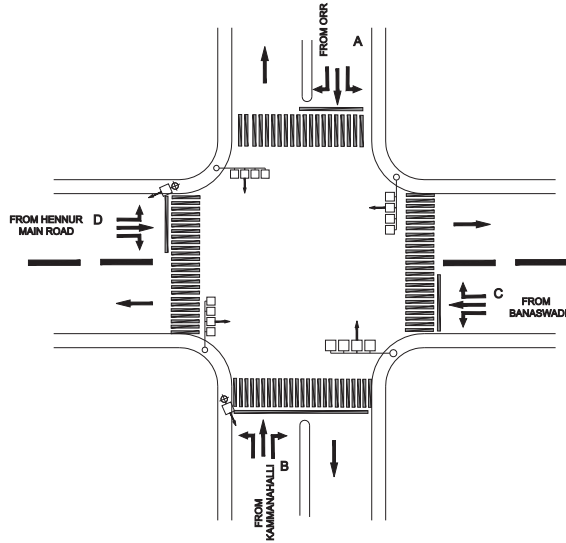

MARIAPPA CIRCLE (CMR CIRCLE) JUNCTION, BANASAVADI POLICE STATION - FIXED

TIMINGS DATA																		
CMR ROAD X KAMMANAHALLI MAIN RD			PHASE						CYCLE TIME									
	ROAD	FROM	1			2			3			4			5			
DATA	A	ORR	R	L	S					L						EXCLUSIVE PEDESTRIAN	10	170
	B	KAMMANAHALLI				R	L	S					L					
	C	BANASWADI					L		R	L	S							
	D	HENNUR MAIN RD	L									R	L	S				
TIMINGS	08:00	11:00	35			35			45			45						
	11:00	17:00	BLINKING MODE															
	17:00	21:00	35			35			45			45			10	170		
SUNDAY	09:00	11:00	25			25			35			35			10	130		
	11:00	17:00	BLINKING MODE															
	17:00	21:00	25			25			35			35			10	130		

TIMINGS DATA																				
HENNUR MAIN RD X ORR			PHASE						CYCLE TIME											
	ROAD	FROM	1			2			3			4			5			6		
DATA	A	HEBBAL	R	L	S	L	S								L		EXCLUSIVE PEDESTRIAN	10	210	
	B	K.R.PURAM				L	S	R	L	S	L									
	C	THANISANDRA							L					R	L	S				
	D	NAGAVARA	L									R	L	S						
TIMINGS	07:00	08:00	70			50			70			30			30					
	08:00	12:00	50			50			70			30			30			10	240	
	12:00	17:00	75			50			75			30			30			10	220	
	17:00	20:30	50			50			75			30			35			10	250	
	20:30	23:00	75			50			75			30			30			10	220	
SUNDAY	07:00	23:00	75			50			75			30			30			10	220	

NAGAVARA JUNCTION (ORR), BANASAVADI POLICE STATION - FIXED