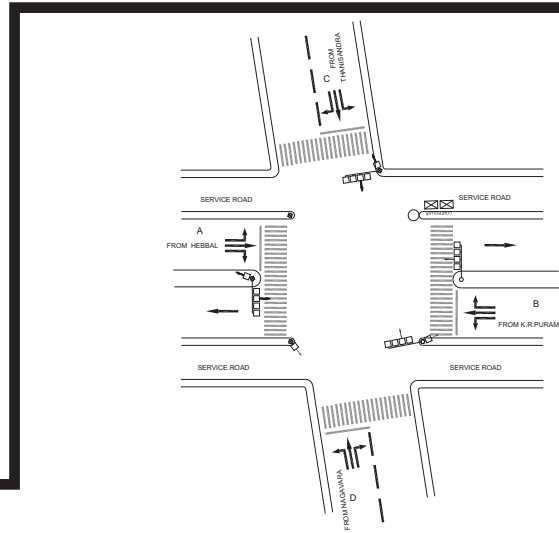

MARIAPPA CIRCLE (CMR CIRCLE) JUNCTION, BANASAVADI POLICE STATION - FIXED

TIMINGS DATA																		
CMR ROAD X KAMMANAHALLI MAIN RD			PHASE						CYCLE TIME									
	ROAD	FROM	1			2			3			4			5			
DATA	A	ORR	R	L	S					L						EXCLUSIVE PEDESTRIAN	10	170
	B	KAMMANAHALLI				R	L	S					L					
	C	BANASWADI					L		R	L	S							
	D	HENNUR MAIN RD	L									R	L	S				
TIMINGS	08:00	11:00	35			35			45			45						
	11:00	17:00	BLINKING MODE															
	17:00	21:00	35			35			45			45			10	170		
SUNDAY	09:00	11:00	25			25			35			35			10	130		
	11:00	17:00	BLINKING MODE															
	17:00	21:00	25			25			35			35			10	130		

TIMINGS DATA																				
HENNUR MAIN RD X ORR			PHASE						CYCLE TIME											
	ROAD	FROM	1			2			3			4			5			6		
DATA	A	HEBBAL	R	L	S	L	S								L		EXCLUSIVE PEDESTRIAN	10	210	
	B	K.R.PURAM				L	S	R	L	S	L									
	C	THANISANDRA							L					R	L	S				
	D	NAGAVARA	L									R	L	S						
TIMINGS	07:00	08:00	70			50			70			30			30					
	08:00	12:00	50			50			70			30			30			10	240	
	12:00	17:00	75			50			75			30			30			10	220	
	17:00	20:30	50			50			75			30			35			10	250	
	20:30	23:00	75			50			75			30			30			10	220	
SUNDAY	07:00	23:00	75			50			75			30			30			10	220	

NAGAVARA JUNCTION (ORR), BANASAVADI POLICE STATION - FIXED