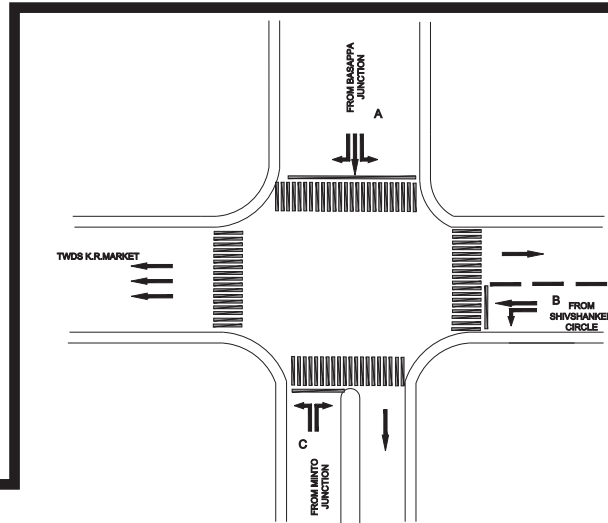

BANGALORE BODY BUILDERS JUNCTION, CENTRAL POLICE STATION - FIXED

TIMINGS DATA								
			PHASE				CYCLE TIME	
	ROAD	FROM	1		2			3
DATA	A	SIRSI CIRCLE	R		S		EXCLUSIVE PEDESTRIAN	
	B	BYTARAYANPURA				L S		
	C	OLD GUDDADAHALLI		L		L		
TIMINGS	07:00	08:30	30		80		10	120
	08:30	21:00	40		100		10	150
	21:00	23:00	30		80		10	120
SUNDAY	07:00	23:00	30		80		10	120

TIMINGS DATA									
			PHASE				CYCLE TIME		
	ROAD	FROM	1		2			3	4
DATA	A	BASAPPA CIRCLE	R	L	S		L	EXCLUSIVE PEDESTRIAN	
	B	SHIVSHANKER CIRCLE					L S		L
	C	MINTO CIRCLE							R L
TIMINGS	07:00	08:30	30		40		30	10	110
	08:30	11:00	60		80		35	10	185
	11:00	16:00	45		65		30	10	150
	16:00	20:00	55		70		35	10	170
	20:00	23:00	35		35		30	10	110
SUNDAY	07:00	23:00	35		35		30	10	110

MEDICAL COLLEGE CIRCLE JUNCTION, CENTRAL POLICE STATION - VAC