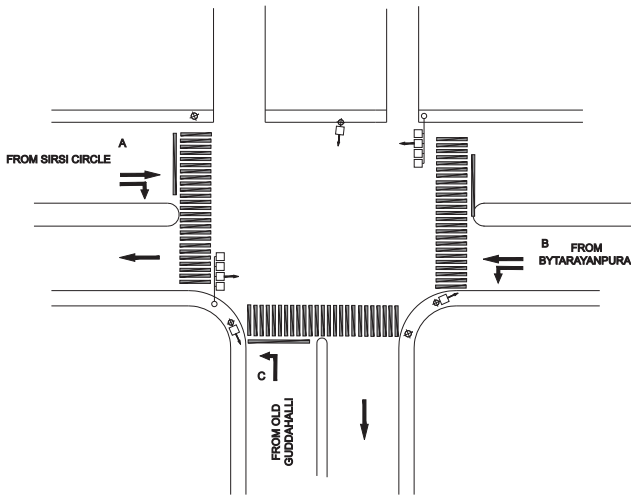

BANGALORE BODY BUILDERS JUNCTION, CENTRAL POLICE STATION - FIXED

TIMINGS DATA								
			PHASE				CYCLE TIME	
	ROAD	FROM	1		2			3
DATA	A	SIRSI CIRCLE	R		S		EXCLUSIVE PEDESTRIAN	
	B	BYTARAYANPURA				L S		
	C	OLD GUDDADAHALLI		L		L		
TIMINGS	07:00	08:30	30		80		10	120
	08:30	21:00	40		100		10	150
	21:00	23:00	30		80		10	120
SUNDAY	07:00	23:00	30		80		10	120

TIMINGS DATA									
			PHASE				CYCLE TIME		
	ROAD	FROM	1		2			3	4
DATA	A	BASAPPA CIRCLE	R	L	S		L	EXCLUSIVE PEDESTRIAN	
	B	SHIVSHANKER CIRCLE					L S		L
	C	MINTO CIRCLE							R L
TIMINGS	07:00	08:30	30		40		30	10	110
	08:30	11:00	60		80		35	10	185
	11:00	16:00	45		65		30	10	150
	16:00	20:00	55		70		35	10	170
	20:00	23:00	35		35		30	10	110
SUNDAY	07:00	23:00	35		35		30	10	110

MEDICAL COLLEGE CIRCLE JUNCTION, CENTRAL POLICE STATION - VAC