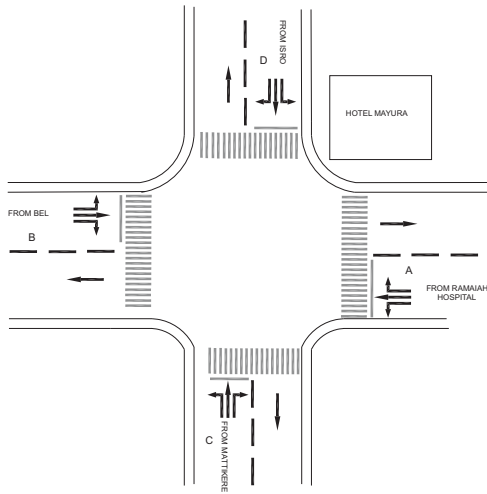

**ISRO JUNCTION, NEW BEL ROAD, R.T. NAGAR POLICE STATION - FIXED**

TIMINGS DATA														
			PHASE					CYCLE TIME						
	ROAD	FROM	1			2		3		4		5		
DATA	A	RAMAIAH HOSPITAL	R	L	S			L	S					
	B	BEL				R	L	S	L	S			L	
	C	MATTIKERE				L				R	L	S		
	D	ISRO		L								R	L	S
TIMINGS	07:00	08:00	20			20		50		10		15		115
	08:00	11:30	30			35		70		25		25		185
	11:30	16:30	25			25		50		20		20		140
	07:00	08:00	35			30		70		25		25		185
	07:00	08:00	25			25		50		15		15		130
SUNDAY	07:00	22:00	20			20		50		10		15		115

TIMINGS DATA															
			PHASE						CYCLE TIME						
	ROAD	FROM	1			2		3		4		5		6	
DATA	A	SADASHIVNAGAR POLICE STATION	R	L	S		L		L	S	L			EXCLUSIVE PEDESTRIAN	
	B	BEL				R	L	S	L	S			L		
	C	MSR HOSPITAL								R	L	S			
	D	SANJAYNAGAR		L								R	L		S
TIMINGS weekdays (sunday)	07:00	09:00	30 (20)			30 (20)		40 (35)		15		15		10 (7)	140 (112)
	09:00	12:00	30 (25)			45 (30)		80 (60)		25 (15)		32 (25)		10 (8)	222 (163)
	12:00	16:00	30 (20)			30 (20)		40		20 (15)		20		10 (7)	150 (122)
	16:00	20:00	45 (35)			30 (25)		80 (60)		25 (15)		32 (25)		10 (8)	222 (168)
	20:00	23:00	25 (20)			25 (15)		40		15 (10)		15		07 (6)	127 (106)

**M.S. RAMAIAH HOSPITAL JUNCTION, R.T. NAGAR POLICE STATION - VAC**