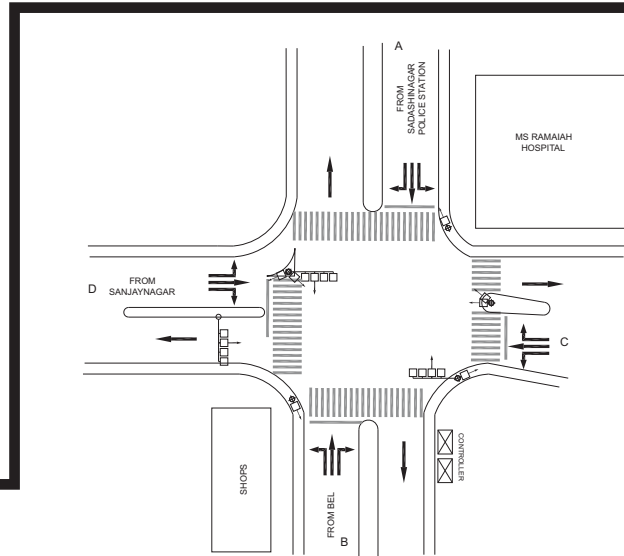

**ISRO JUNCTION, NEW BEL ROAD, R.T. NAGAR POLICE STATION - FIXED**

TIMINGS DATA														
			PHASE					CYCLE TIME						
	ROAD	FROM	1			2		3		4		5		
DATA	A	RAMAIAH HOSPITAL	R	L	S			L	S					
	B	BEL				R	L	S	L	S			L	
	C	MATTIKERE				L				R	L	S		
	D	ISRO		L								R	L	S
TIMINGS	07:00	08:00	20			20		50		10		15		115
	08:00	11:30	30			35		70		25		25		185
	11:30	16:30	25			25		50		20		20		140
	07:00	08:00	35			30		70		25		25		185
	07:00	08:00	25			25		50		15		15		130
SUNDAY	07:00	22:00	20			20		50		10		15		115

TIMINGS DATA															
			PHASE						CYCLE TIME						
	ROAD	FROM	1			2		3		4		5		6	
DATA	A	SADASHIVNAGAR POLICE STATION	R	L	S		L		L	S	L			EXCLUSIVE PEDESTRIAN	
	B	BEL				R	L	S	L	S			L		
	C	MSR HOSPITAL								R	L	S			
	D	SANJAYNAGAR		L								R	L		S
TIMINGS weekdays (sunday)	07:00	09:00	30 (20)			30 (20)		40 (35)		15		15		10 (7)	140 (112)
	09:00	12:00	30 (25)			45 (30)		80 (60)		25 (15)		32 (25)		10 (8)	222 (163)
	12:00	16:00	30 (20)			30 (20)		40		20 (15)		20		10 (7)	150 (122)
	16:00	20:00	45 (35)			30 (25)		80 (60)		25 (15)		32 (25)		10 (8)	222 (168)
	20:00	23:00	25 (20)			25 (15)		40		15 (10)		15		07 (6)	127 (106)

**M.S. RAMAIAH HOSPITAL JUNCTION, R.T. NAGAR POLICE STATION - VAC**