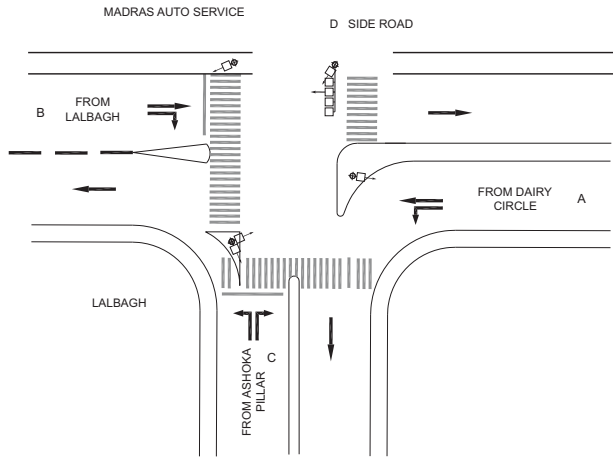

SIDDAPURA JUNCTION, WILSON GARDEN POLICE STATION - VAC

TIMINGS DATA								
DR. MARIGOWDA RD X T.MARIAPPA RD			PHASE					CYCLE TIME
	ROAD	FROM	1		2		3	
DATA	A	DAIRY CIRCLE	L	S			L	
	B	LALBAGH		S	R	S		
	C	ASHOKA PILLAR			L	R	L	
	D	SIDE ROAD	L		L	R	L	
TIMINGS	07:00	08:30	50		35		25	110
	08:30	10:30	60		35		35	130
	10:30	17:00	60		40		25	125
	17:00	21:00	60		65		25	150
	21:00	23:00	50		30		20	100
SUNDAY	07:00	23:00	40		30		20	090

TIMINGS DATA								
LALBAGH RD X SIDDAIAH RD			PHASE					CYCLE TIME
	ROAD	FROM	1		2			
DATA	A	HUDSON CIRCLE	L	S				
	B	J C ROAD			R		S	
TIMINGS	07:00	08:30	50		45		095	
	08:30	12:00	75		65		150	
	12:00	16:00	65		60		135	
	16:00	20:00	75		65		150	
	20:00	23:00	50		45		095	

URVASHI JUNCTION, WILSON GARDEN POLICE STATION - VAC