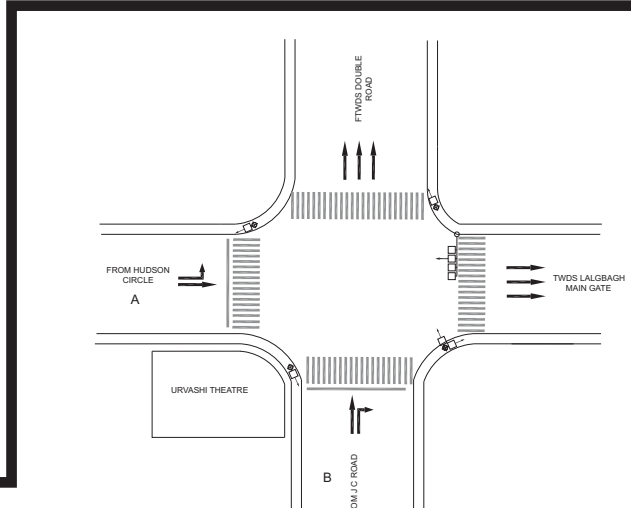

SIDDAPURA JUNCTION, WILSON GARDEN POLICE STATION - VAC

TIMINGS DATA								
DR. MARIGOWDA RD X T.MARIAPPA RD			PHASE					CYCLE TIME
	ROAD	FROM	1		2		3	
DATA	A	DAIRY CIRCLE	L	S			L	
	B	LALBAGH		S	R	S		
	C	ASHOKA PILLAR			L	R	L	
	D	SIDE ROAD	L		L	R	L	
TIMINGS	07:00	08:30	50		35		25	110
	08:30	10:30	60		35		35	130
	10:30	17:00	60		40		25	125
	17:00	21:00	60		65		25	150
	21:00	23:00	50		30		20	100
SUNDAY	07:00	23:00	40		30		20	090

TIMINGS DATA								
LALBAGH RD X SIDDAIAH RD			PHASE					CYCLE TIME
	ROAD	FROM	1		2			
DATA	A	HUDSON CIRCLE	L	S				
	B	J C ROAD			R		S	
TIMINGS	07:00	08:30	50		45		095	
	08:30	12:00	75		65		150	
	12:00	16:00	65		60		135	
	16:00	20:00	75		65		150	
	20:00	23:00	50		45		095	

URVASHI JUNCTION, WILSON GARDEN POLICE STATION - VAC