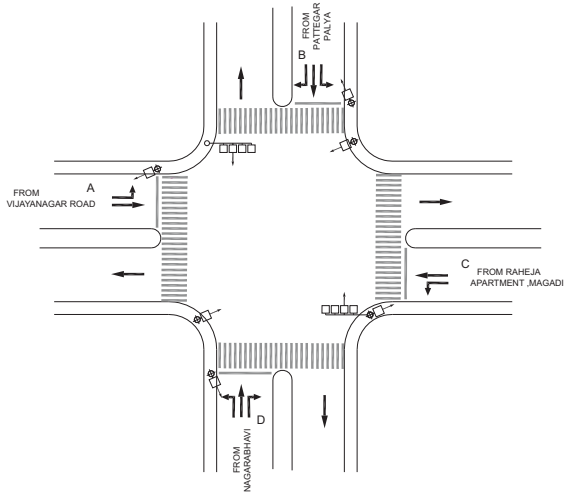

**PUTTAMMA CHOULTRY JUNCTION-NAGARABHAVI ROAD, VIJAYA NAGAR POLICE STATION - FIXED**

TIMINGS DATA											
			PHASE						CYCLE TIME		
	ROAD	FROM	1		2		3			4	
DATA	A	VIJAYNAGAR RD	L	S		L				EXCLUSIVE PEDESTRIAN	
	B	PATTEGAR PALYA			R	L	S				
	C	RAHEJA APARTMENT	L	S				L			
	D	NAGARBHAVI					R	L	S		
TIMINGS	07:00	11:00	60		50		60		10		180
	11:00	16:00	50		30		30		10		120
	16:00	22:00	60		40		40		10		150

TIMINGS DATA													
			PHASE						CYCLE TIME				
	ROAD	FROM	1		2		3			4		5	
DATA	A	BASAWESHWAR NAGAR	R	L	S		L	S		L			EXCLUSIVE PEDESTRIAN
	B	MAHALAKSHMI LAYOUT				L	S				L		
	C	KURUBARAHALLI						R	L	S			
	D	MODI HOSPITAL	L								R	L	
TIMINGS	07:00	08:00	40		20		20		30		10		120
	08:00	11:00	80		30		30		40		10		190
	11:00	16:00	60		20		20		30		10		140
	16:00	21:00	80		30		30		50		10		200
	21:00	23:00	40		20		20		25		07		112
SUNDAY	07:00	22:00	40		20		20		30		08		118

**SHANKAR MUTT CIRCLE (VIJAYANAGAR) JUNCTION, VIJAYA NAGAR POLICE STATION - VAC**