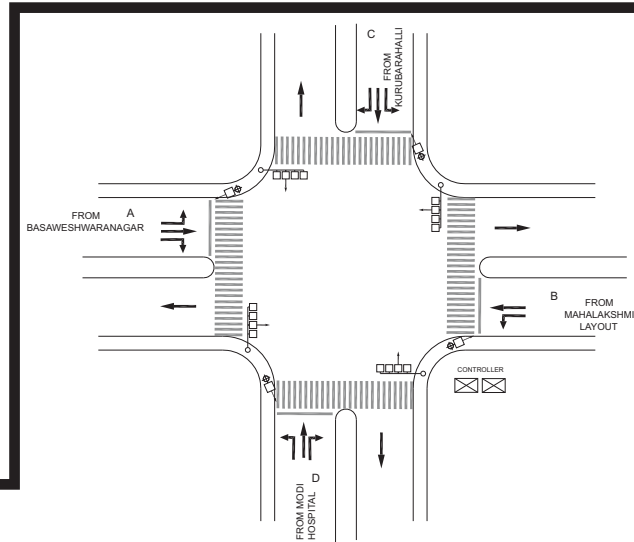

**PUTTAMMA CHOULTRY JUNCTION-NAGARABHAVI ROAD, VIJAYA NAGAR POLICE STATION - FIXED**

TIMINGS DATA											
			PHASE						CYCLE TIME		
	ROAD	FROM	1		2		3			4	
DATA	A	VIJAYNAGAR RD	L	S		L				EXCLUSIVE PEDESTRIAN	
	B	PATTEGAR PALYA			R	L	S				
	C	RAHEJA APARTMENT	L	S				L			
	D	NAGARBHAVI					R	L	S		
TIMINGS	07:00	11:00	60		50		60		10		180
	11:00	16:00	50		30		30		10		120
	16:00	22:00	60		40		40		10		150

TIMINGS DATA													
			PHASE						CYCLE TIME				
	ROAD	FROM	1		2		3			4		5	
DATA	A	BASAWESHWAR NAGAR	R	L	S		L	S		L			EXCLUSIVE PEDESTRIAN
	B	MAHALAKSHMI LAYOUT				L	S				L		
	C	KURUBARAHALLI						R	L	S			
	D	MODI HOSPITAL	L								R	L	
TIMINGS	07:00	08:00	40		20		20		30		10		120
	08:00	11:00	80		30		30		40		10		190
	11:00	16:00	60		20		20		30		10		140
	16:00	21:00	80		30		30		50		10		200
	21:00	23:00	40		20		20		25		07		112
SUNDAY	07:00	22:00	40		20		20		30		08		118

**SHANKAR MUTT CIRCLE (VIJAYANAGAR) JUNCTION, VIJAYA NAGAR POLICE STATION - VAC**