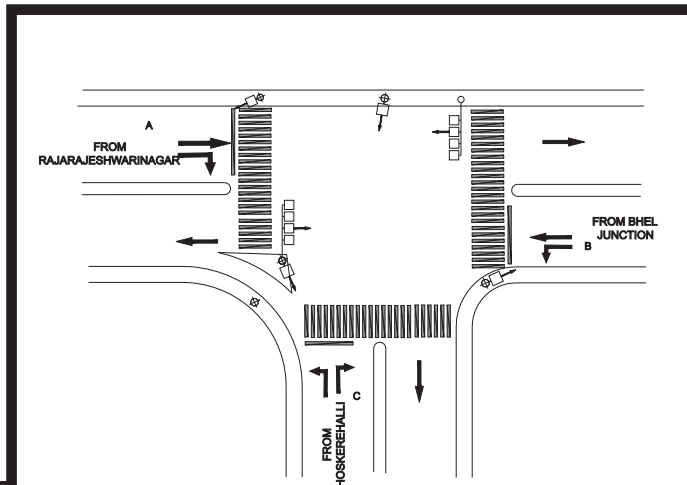

MYSORE ROAD NEAR MADHU PETROL BUNK, BYATARAYANAPURA POLICE STATION - FIXED

TIMINGS DATA													
			PHASE					CYCLE TIME					
	ROAD	FROM	1		2		3		4		EXCLUSIVE PEDESTRIAN		
DATA	A	MYSORE	R	L	S		L	S				L	
	B	BANGALORE CITY					L	S		L			
	C	UTTARAHALLI		L					R	L		S	
	D	KENGERI VILLAGE								R		L	S
TIMINGS	07:00	08:00	20			30			15		15	10	090
	08:00	11:00	30			45			15		15	10	115
	11:00	16:00	20			30			15		15	10	090
	16:00	21:00	30			45			15		15	10	115
	21:00	23:00	20			30			15		15	10	090
SUNDAY	07:00	23:00	20			30			15		15	10	090

TIMINGS DATA												
			PHASE				CYCLE TIME					
	ROAD	FROM	1		2			3		4		
DATA	A	RAJA RAJESHWARINGR	R		S			S			EXCLUSIVE PEDESTRIAN	
	B	BHEL					L	S		L		
	C	HOSKEREHALLI		L					R	L		
TIMINGS	06:00	08:30	35			60			25		5	125
	08:30	11:00	55			90			35		5	185
	11:00	16:00	35			60			25		5	125
	16:00	21:00	55			90			35		5	185
	21:00	23:00	35			60			25		5	125
SUNDAY	07:00	23:00	35			60			25		5	125

MYSORE ROAD - RING ROAD JUNCTION, BYATARAYANAPURA POLICE STATION - FIXED