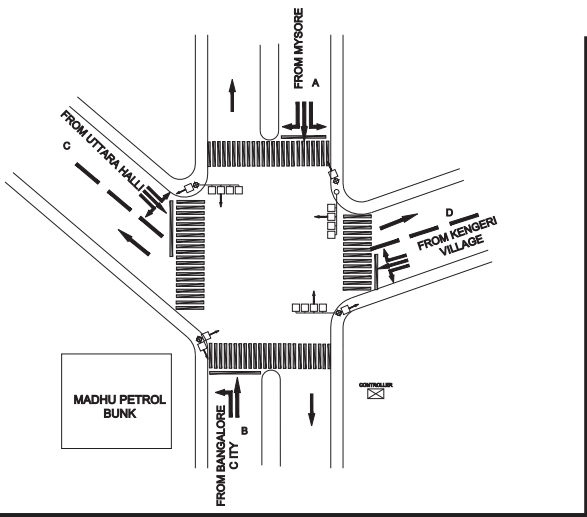

MYSORE ROAD NEAR MADHU PETROL BUNK, BYATARAYANAPURA POLICE STATION - FIXED

TIMINGS DATA													
			PHASE					CYCLE TIME					
	ROAD	FROM	1		2		3		4		EXCLUSIVE PEDESTRIAN		
DATA	A	MYSORE	R	L	S		L	S				L	
	B	BANGALORE CITY					L	S		L			
	C	UTTARAHALLI		L					R	L		S	
	D	KENGERI VILLAGE								R		L	S
TIMINGS	07:00	08:00	20			30			15		15	10	090
	08:00	11:00	30			45			15		15	10	115
	11:00	16:00	20			30			15		15	10	090
	16:00	21:00	30			45			15		15	10	115
	21:00	23:00	20			30			15		15	10	090
SUNDAY	07:00	23:00	20			30			15		15	10	090

TIMINGS DATA												
			PHASE				CYCLE TIME					
	ROAD	FROM	1		2			3		4		
DATA	A	RAJA RAJESHWARINGR	R		S			S			EXCLUSIVE PEDESTRIAN	
	B	BHEL					L	S		L		
	C	HOSKEREHALLI		L					R	L		
TIMINGS	06:00	08:30	35			60			25		5	125
	08:30	11:00	55			90			35		5	185
	11:00	16:00	35			60			25		5	125
	16:00	21:00	55			90			35		5	185
	21:00	23:00	35			60			25		5	125
SUNDAY	07:00	23:00	35			60			25		5	125

MYSORE ROAD - RING ROAD JUNCTION, BYATARAYANAPURA POLICE STATION - FIXED