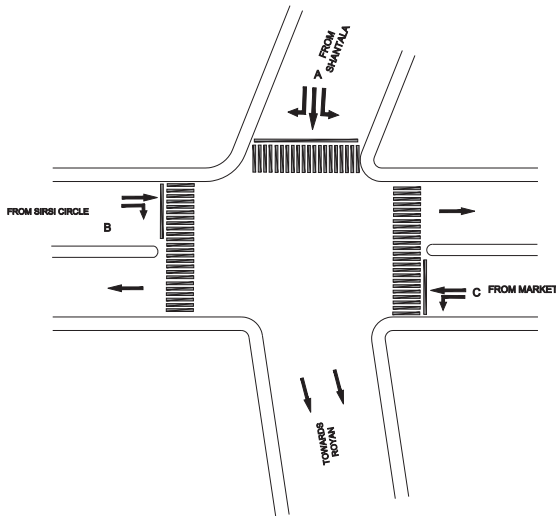

BRIYAND CIRCLE JUNCTION, CHIKKAPETH POLICE STATION - VAC

TIMINGS DATA									
			PHASE				CYCLE TIME		
	ROAD	FROM	1		2			3	4
DATA	A	SHANTALA	R	L	S		P	EXCLUSIVE PEDESTRIAN	
	B	SIRSI CIRCLE				R	S		
	C	MARKET					L		S
TIMINGS	07:00	09:00	60		45		30	10	145
	09:00	11:00	90		60		45	10	205
	11:00	16:00	90		45		30	10	165
	16:00	21:00	90		60		45	10	205
	21:00	23:00	60		45		30	10	145
SUNDAY	07:00	23:00	60		45		30	10	145

TIMINGS DATA										
			PHASE				CYCLE TIME			
	ROAD	FROM	1		2			3	4	
DATA	A	MYSORE ROAD	R	L	S		L	P	EXCLUSIVE PEDESTRIAN	
	B	AMBEDKARNAGAR				L	S			
	C	COTTONPET RD					R	S		
TIMINGS	08:00	11:00	100		30		20	10	160	
	11:00	16:00	BLINK MODE							
	16:00	22:00	100		30		20	10	160	
SUNDAY	FULL DAY		BLINK MODE							

DR. TCM ROYAN ROAD JUNCTION-NEAR AMBEDKAR STATUE, CHIKKAPETH POLICE STATION - FIXED