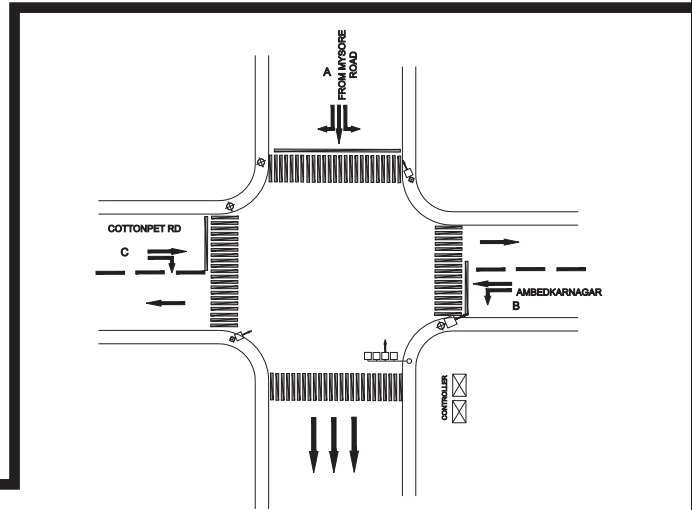

BRIYAND CIRCLE JUNCTION, CHIKKAPETH POLICE STATION - VAC

TIMINGS DATA									
			PHASE				CYCLE TIME		
	ROAD	FROM	1		2			3	4
DATA	A	SHANTALA	R	L	S		P	EXCLUSIVE PEDESTRIAN	
	B	SIRSI CIRCLE				R	S		
	C	MARKET					L		S
TIMINGS	07:00	09:00	60		45		30	10	145
	09:00	11:00	90		60		45	10	205
	11:00	16:00	90		45		30	10	165
	16:00	21:00	90		60		45	10	205
	21:00	23:00	60		45		30	10	145
SUNDAY	07:00	23:00	60		45		30	10	145

TIMINGS DATA										
			PHASE				CYCLE TIME			
	ROAD	FROM	1		2			3	4	
DATA	A	MYSORE ROAD	R	L	S		L	P	EXCLUSIVE PEDESTRIAN	
	B	AMBEDKARNAGAR				L	S			
	C	COTTONPET RD					R	S		
TIMINGS	08:00	11:00	100		30		20	10	160	
	11:00	16:00	BLINK MODE							
	16:00	22:00	100		30		20	10	160	
SUNDAY	FULL DAY		BLINK MODE							

DR. TCM ROYAN ROAD JUNCTION-NEAR AMBEDKAR STATUE, CHIKKAPETH POLICE STATION - FIXED