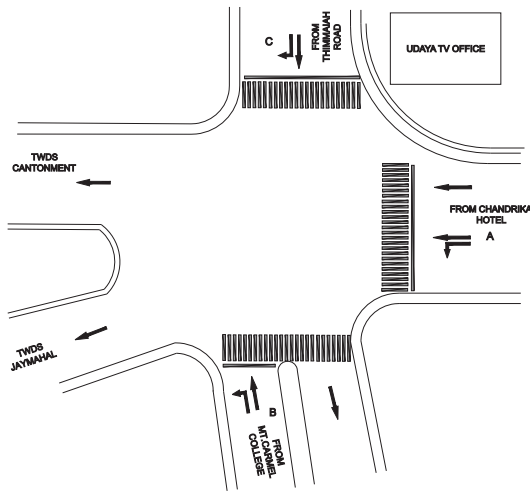

CHAUNDARAYA CIRCLE / UDAYA TV (ROTARY) JUNCTION, HIGH GROUNDS POLICE STATION - VAC

TIMINGS DATA											
THIMMAIAH RD X MILLERS ROAD JN			PHASE				CYCLE TIME				
	ROAD	FROM	1		2			3		4	
DATA	A	HOTEL CHANDRIKA	L	S		P			P	EXCLUSIVE PEDESTRIAN	
	B	MT.CARMEL COLLEGE				L	S				
	C	THIMMAIH ROAD					S	R	S		
TIMINGS	07:00	08:00	60		40		35		10		145
	08:00	12:00	70		55		40		10		175
	12:00	16:00	65		35		30		10		140
	16:00	20:00	70		55		40		10		175
	20:00	23:00	60		35		25		10		130
SUNDAY	07:00	23:00	60		35		25		10		130

TIMINGS DATA											
PLATFORM JN X DHANVANTRI RD JN			PHASE				CYCLE TIME				
	ROAD	FROM	1		2			3		4	
DATA	A	MALLESHWARAM	L	S						EXCLUSIVE PEDESTRIAN	
	B	MAJESTIC				L	S		S		
	C	PLATFORM	L			L		R	L		
TIMINGS	07:00	08:00	70		50		30		10		160
	08:00	11:30	100		75		45		10		230
	11:30	16:00	80		60		35		10		185
	16:00	21:30	100		80		40		10		230
	21:30	23:59	60		55		30		10		155

KRISHNA FLOOR MILL JUNCTION, HIGH GROUNDS POLICE STATION - VAC