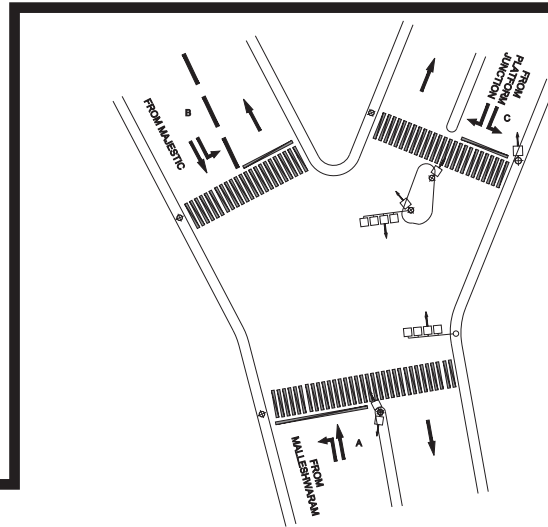

CHAUNDARAYA CIRCLE / UDAYA TV (ROTARY) JUNCTION, HIGH GROUNDS POLICE STATION - VAC

TIMINGS DATA											
THIMMAIAH RD X MILLERS ROAD JN			PHASE				CYCLE TIME				
	ROAD	FROM	1		2			3		4	
DATA	A	HOTEL CHANDRIKA	L	S		P			P	EXCLUSIVE PEDESTRIAN	
	B	MT.CARMEL COLLEGE				L	S				
	C	THIMMAIH ROAD					S	R	S		
TIMINGS	07:00	08:00	60		40		35		10		145
	08:00	12:00	70		55		40		10		175
	12:00	16:00	65		35		30		10		140
	16:00	20:00	70		55		40		10		175
	20:00	23:00	60		35		25		10		130
SUNDAY	07:00	23:00	60		35		25		10		130

TIMINGS DATA											
PLATFORM JN X DHANVANTRI RD JN			PHASE				CYCLE TIME				
	ROAD	FROM	1		2			3		4	
DATA	A	MALLESHWARAM	L	S						EXCLUSIVE PEDESTRIAN	
	B	MAJESTIC				L	S		S		
	C	PLATFORM	L			L		R	L		
TIMINGS	07:00	08:00	70		50		30		10		160
	08:00	11:30	100		75		45		10		230
	11:30	16:00	80		60		35		10		185
	16:00	21:30	100		80		40		10		230
	21:30	23:59	60		55		30		10		155

KRISHNA FLOOR MILL JUNCTION, HIGH GROUNDS POLICE STATION - VAC