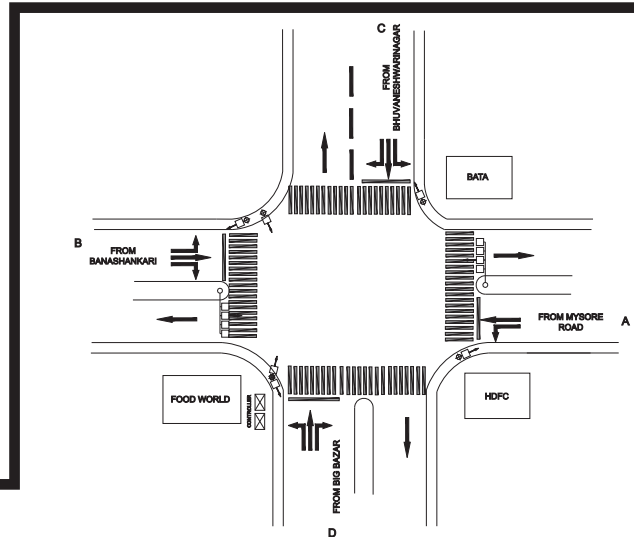

KAMAKYA JUNCTION, BANASHANKARI POLICE STATION - VAC

TIMINGS DATA										
			PHASE						CYCLE TIME	
	ROAD	FROM	1		2		3			4
DATA	A	MYSORE ROAD			S				EXCLUSIVE PEDESTRIAN	
	B	BANASHANKARI	L	S		L				
	C	KAMAKYA				R	L			
	D	CHANNAMMANAKERE ACHKAT	P			P		R L S		
TIMINGS	07:00	08:00	60		20		20		10	110
	08:00	22:00	70		30		30		10	140
	22:00	23:00	60		20		20		10	110
SUNDAY	07:30	22:30	60		20		20		10	110

TIMINGS DATA											
RING ROAD X KATRIGUPPE RD			PHASE						CYCLE TIME		
	ROAD	FROM	1		2		3			4	5
DATA	A	MYSORE ROAD	L	S					L	EXCLUSIVE PEDESTRIAN	
	B	BANASHANKARI	L	S	R	L	S				
	C	BHUVANESHWARI NAGAR					R	L	S		
	D	BIG BAZAR							R L S		
TIMINGS	07:00	08:00	50		40		15		25	10	140
	08:00	11:00	75		50		25		40	10	200
	11:00	17:00	50		40		15		25	10	140
	17:00	21:00	75		45		25		50	10	205
	21:00	23:00	50		40		15		25	10	140
SUNDAY	07:30	22:30	50		40		15		25	10	140

KATRIGUPPE JUNCTION, BANASHANKARI POLICE STATION - FIXED