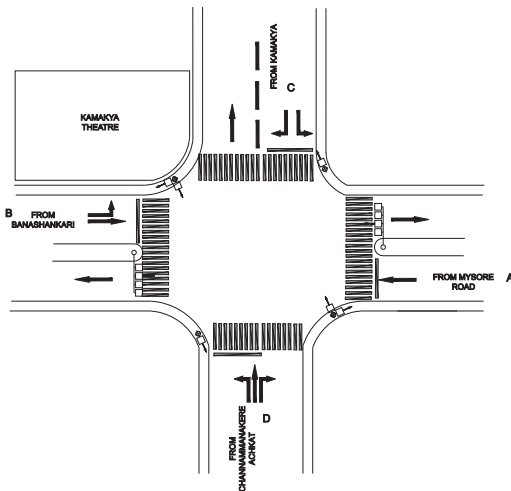

KAMAKYA JUNCTION, BANASHANKARI POLICE STATION - VAC

TIMINGS DATA										
			PHASE						CYCLE TIME	
	ROAD	FROM	1		2		3			4
DATA	A	MYSORE ROAD			S				EXCLUSIVE PEDESTRIAN	
	B	BANASHANKARI	L	S		L				
	C	KAMAKYA				R	L			
	D	CHANNAMMANAKERE ACHKAT	P			P		R L S		
TIMINGS	07:00	08:00	60		20		20		10	110
	08:00	22:00	70		30		30		10	140
	22:00	23:00	60		20		20		10	110
SUNDAY	07:30	22:30	60		20		20		10	110

TIMINGS DATA											
RING ROAD X KATRIGUPPE RD			PHASE						CYCLE TIME		
	ROAD	FROM	1		2		3			4	5
DATA	A	MYSORE ROAD	L	S					L	EXCLUSIVE PEDESTRIAN	
	B	BANASHANKARI	L	S	R	L	S				
	C	BHUVANESHWARI NAGAR					R	L	S		
	D	BIG BAZAR							R L S		
TIMINGS	07:00	08:00	50		40		15		25	10	140
	08:00	11:00	75		50		25		40	10	200
	11:00	17:00	50		40		15		25	10	140
	17:00	21:00	75		45		25		50	10	205
	21:00	23:00	50		40		15		25	10	140
SUNDAY	07:30	22:30	50		40		15		25	10	140

KATRIGUPPE JUNCTION, BANASHANKARI POLICE STATION - FIXED