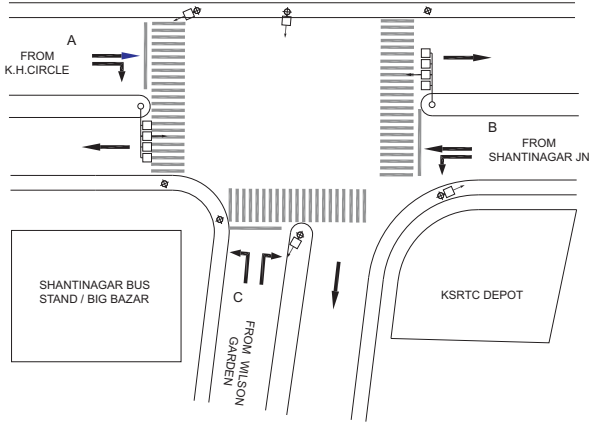

**BMTC JUNCTION (K.H. ROAD), WILSON GARDEN POLICE STATION - FIXED**

TIMINGS DATA									
KH ROAD X WILSON GARDEN RD			PHASE				CYCLE TIME		
	ROAD	FROM	1		2			3	
DATA	A	K.H.CIRCLE	R	S		S	EXCLUSIVE PEDESTRIAN		
	B	SHANTINAGAR JN			L	S		L	
	C	WILSON GARDEN		L				R	L
TIMINGS	07:00	08:00	15		40		30	10	095
	08:00	11:00	25		60		53	10	148
	11:00	17:00	15		40		30	10	095
	17:00	20:00	25		60		53	10	148
	20:00	22:00	15		40		30	10	095
SUNDAY	07:00	22:00	15		40		30	10	095

TIMINGS DATA									
LALBAGH ROAD X SIDDAIAH ROAD			PHASE				CYCLE TIME		
	ROAD	FROM	1		2			3	
DATA	A	K.H.CIRCLE		S			EXCLUSIVE PEDESTRIAN		
	B	SHANTINAGAR JN	L	S	L				
	C	WILSON GARDEN			R	L			
	D	URVASHI JN			R			R	L
TIMINGS	07:00	08:30	55		35		40	10	140
	08:30	11:00	75		45		50	10	180
	11:00	16:30	55		35		40	07	137
	16:30	20:30	75		45		50	10	180
	20:30	22:00	50		35		35	06	126

**K.H. JUNCTION, WILSON GARDEN POLICE STATION - FIXED**