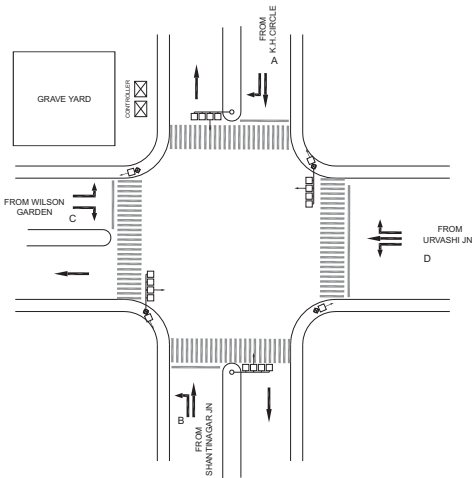

**BMTC JUNCTION (K.H. ROAD), WILSON GARDEN POLICE STATION - FIXED**

TIMINGS DATA									
KH ROAD X WILSON GARDEN RD			PHASE				CYCLE TIME		
	ROAD	FROM	1		2			3	
DATA	A	K.H.CIRCLE	R	S		S	EXCLUSIVE PEDESTRIAN		
	B	SHANTINAGAR JN			L	S		L	
	C	WILSON GARDEN		L				R	L
TIMINGS	07:00	08:00	15		40		30	10	095
	08:00	11:00	25		60		53	10	148
	11:00	17:00	15		40		30	10	095
	17:00	20:00	25		60		53	10	148
	20:00	22:00	15		40		30	10	095
SUNDAY	07:00	22:00	15		40		30	10	095

TIMINGS DATA									
LALBAGH ROAD X SIDDAIAH ROAD			PHASE				CYCLE TIME		
	ROAD	FROM	1		2			3	
DATA	A	K.H.CIRCLE		S			EXCLUSIVE PEDESTRIAN		
	B	SHANTINAGAR JN	L	S	L				
	C	WILSON GARDEN			R	L			
	D	URVASHI JN			R			R	L
TIMINGS	07:00	08:30	55		35		40	10	140
	08:30	11:00	75		45		50	10	180
	11:00	16:30	55		35		40	07	137
	16:30	20:30	75		45		50	10	180
	20:30	22:00	50		35		35	06	126

**K.H. JUNCTION, WILSON GARDEN POLICE STATION - FIXED**