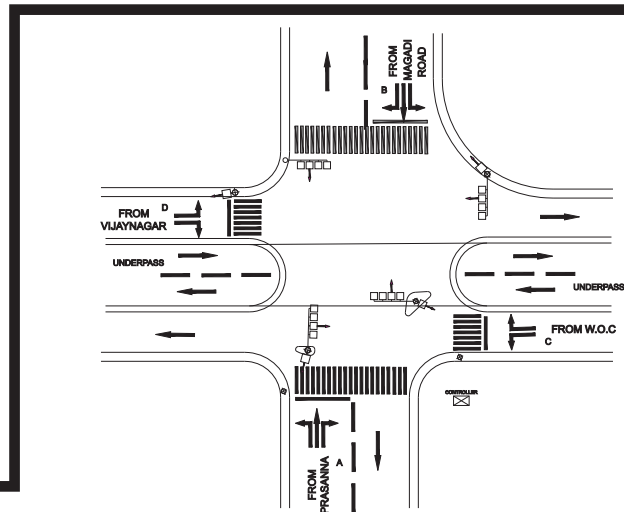

LEPROSY HOSPITAL CIRCLE (HUNSEMARA) JUNCTION, MAGADI ROAD POLICE STATION - VAC

TIMINGS DATA										
			PHASE				CYCLE TIME			
	ROAD	FROM	1		2			3		4
DATA	A	PRASANNA	L	S				L	EXCLUSIVE PEDESTRIAN	
	B	BINNY MILL			S	R		S		
	C	KARNATAKA BHAVAN					L			R
TIMINGS	07:00	08:00	60		60		50		10	180
	08:00	11:00	90		90		60		10	250
	11:00	16:00	60		60		50		10	180
	16:00	21:00	90		90		60		10	250
	21:00	23:00	60		60		50		10	180
SUNDAY	07:00	22:00	60		60		50		10	180

TIMINGS DATA													
KR MARKET X BAASAVANAGUDI PS			PHASE					CYCLE TIME					
	ROAD	FROM	1			2			3		4	5	
DATA	A	MAGADI ROAD	L	S	R					L	EXCLUSIVE PEDESTRIAN ON REQUEST		
	B	PRASANNA JN	L	S	R			L		L			
	C	VIJAJNAGAR				L		R	L	S			
	D	W.O.C. ROAD	L			L				R		L	S
TIMINGS	07:00	08:00	20			20		15		15		10	70
	08:00	11:00	45			20		15		15		10	95
	11:00	16:00	30			15		15		15		10	75
	16:00	21:00	45			20		15		15		10	95
	21:00	23:00	20			20		15		15		10	70
SUNDAY	07:30	23:00	30			20		15		15		10	80

M.C.CIRCLE, MAGADI ROAD POLICE STATION - FIXED