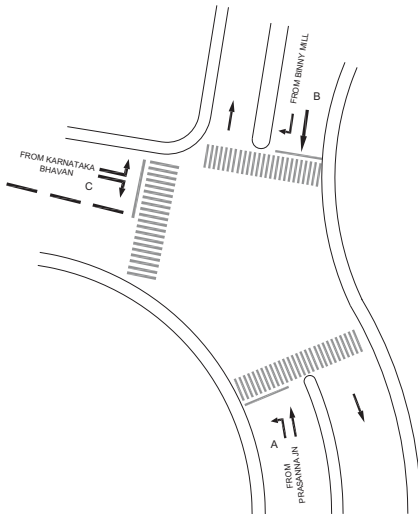

LEPROSY HOSPITAL CIRCLE (HUNSEMARA) JUNCTION, MAGADI ROAD POLICE STATION - VAC

TIMINGS DATA										
			PHASE				CYCLE TIME			
	ROAD	FROM	1		2			3		4
DATA	A	PRASANNA	L	S				L	EXCLUSIVE PEDESTRIAN	
	B	BINNY MILL			S	R		S		
	C	KARNATAKA BHAVAN					L			R
TIMINGS	07:00	08:00	60		60		50		10	180
	08:00	11:00	90		90		60		10	250
	11:00	16:00	60		60		50		10	180
	16:00	21:00	90		90		60		10	250
	21:00	23:00	60		60		50		10	180
SUNDAY	07:00	22:00	60		60		50		10	180

TIMINGS DATA													
KR MARKET X BAASAVANAGUDI PS			PHASE					CYCLE TIME					
	ROAD	FROM	1			2			3		4	5	
DATA	A	MAGADI ROAD	L	S	R					L	EXCLUSIVE PEDESTRIAN ON REQUEST		
	B	PRASANNA JN	L	S	R			L		L			
	C	VIJAJNAGAR				L		R	L	S			
	D	W.O.C. ROAD	L			L				R		L	S
TIMINGS	07:00	08:00	20			20		15		15		10	70
	08:00	11:00	45			20		15		15		10	95
	11:00	16:00	30			15		15		15		10	75
	16:00	21:00	45			20		15		15		10	95
	21:00	23:00	20			20		15		15		10	70
SUNDAY	07:30	23:00	30			20		15		15		10	80

M.C.CIRCLE, MAGADI ROAD POLICE STATION - FIXED