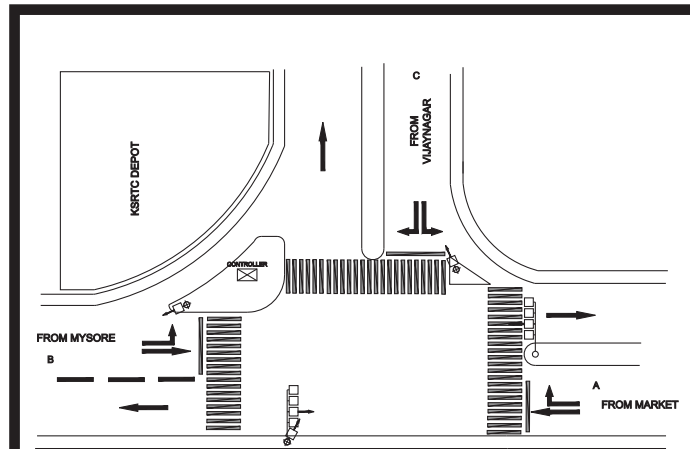

HOYSALA CIRCLE KENGERI UPANAGAR JUNCTION, BYATARAYANAPURA POLICE STATION - FIXED

TIMINGS DATA													
			PHASE					CYCLE TIME					
	ROAD	FROM	1		2		3		4		5		
DATA	A	KENGERI	R	L	S			L				EXCLUSIVE PEDESTRIAN	
	B	ULLAL				R	L	S			L		
	C	VISWESHWARAIHAH LAYOUT					L		R	L	S		
	D	MYSORE RD		L						R	L		S
TIMINGS	08:00	11:00	60		45		15		10		10		140
	11:00	17:00	40		40		15		10		10		115
	17:00	20:00	60		45		15		10		10		140
SUNDAY	08:00	20:00	30		30		15		10		10		095

TIMINGS DATA											
			PHASE				CYCLE TIME				
	ROAD	FROM	1		2		3		4		
DATA	A	MARKET	R		S			S		EXCLUSIVE PEDESTRIAN	
	B	MYSORE				L	S		L		
	C	VIJAYANAGAR		L				R	L		
TIMINGS	07:00	08:00	55		35		25		5		120
	08:00	11:00	85		45		35		5		170
	11:00	16:00	55		35		25		5		120
	16:00	21:00	85		45		35		5		170
	21:00	23:00	55		35		25		5		120
SUNDAY	07:00	23:00	55		35		25		5		120

KIMCO JUNCTION (MYSORE ROAD), BYATARAYANAPURA POLICE STATION - VAC