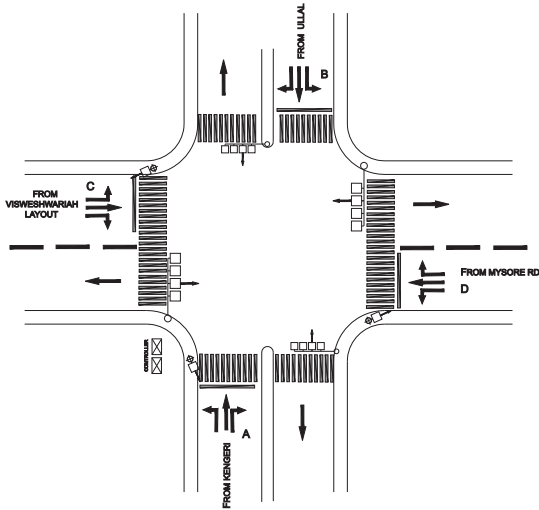

HOYSALA CIRCLE KENGERI UPANAGAR JUNCTION, BYATARAYANAPURA POLICE STATION - FIXED

TIMINGS DATA													
			PHASE					CYCLE TIME					
	ROAD	FROM	1		2		3		4		5		
DATA	A	KENGERI	R	L	S			L				EXCLUSIVE PEDESTRIAN	
	B	ULLAL				R	L	S			L		
	C	VISWESHWARAIHAH LAYOUT					L		R	L	S		
	D	MYSORE RD		L						R	L		S
TIMINGS	08:00	11:00	60		45		15		10		10		140
	11:00	17:00	40		40		15		10		10		115
	17:00	20:00	60		45		15		10		10		140
SUNDAY	08:00	20:00	30		30		15		10		10		095

TIMINGS DATA											
			PHASE				CYCLE TIME				
	ROAD	FROM	1		2		3		4		
DATA	A	MARKET	R		S			S		EXCLUSIVE PEDESTRIAN	
	B	MYSORE				L	S		L		
	C	VIJAYANAGAR		L				R	L		
TIMINGS	07:00	08:00	55		35		25		5		120
	08:00	11:00	85		45		35		5		170
	11:00	16:00	55		35		25		5		120
	16:00	21:00	85		45		35		5		170
	21:00	23:00	55		35		25		5		120
SUNDAY	07:00	23:00	55		35		25		5		120

KIMCO JUNCTION (MYSORE ROAD), BYATARAYANAPURA POLICE STATION - VAC