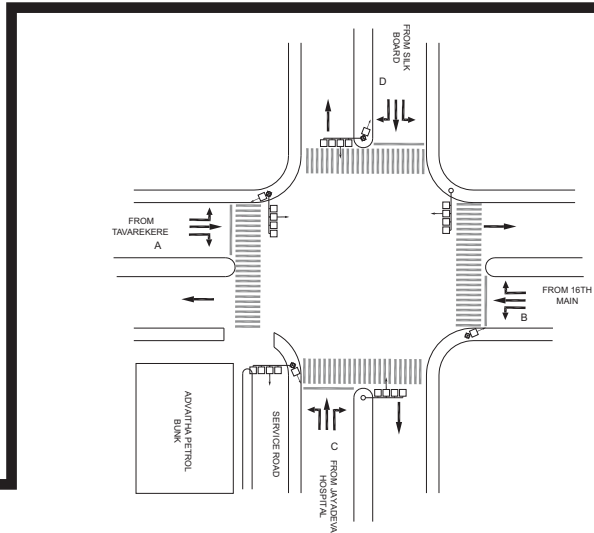

**BILEKAHALLI JUNCTION, MICO LAYOUT POLICE STATION - FIXED**

TIMINGS DATA										
BANNERUGHATTA RD X BILEKALLI RD			PHASE						CYCLE TIME	
	ROAD	FROM	1		2		3		4	
DATA	A	AREKERE GATE	R	S		S			EXCLUSIVE PEDESTRIAN	
	B	G.D.MARA			L	S	L			
	C	BILEKALLI		L			R	L		
TIMINGS	07:00	08:00	10		60		25		10	105
	08:00	10:30	15		120		50		10	195
	10:30	17:00	10		100		40		10	160
	17:00	21:00	15		120		40		10	185
	21:00	23:00	10		40		25		10	085
SATURDAY & SUNDAY	07:00	08:00	10		60		25		10	105
	08:00	10:30	15		120		50		10	195
	10:30	17:00	10		130 (90)		45 (40)		10	195 (150)
	17:00	21:00	15		120		40		10	185
	21:00	23:00	10		40		25		10	085

TIMINGS DATA														
100 FT RING ROAD X 16TH MAIN ROAD			PHASE						CYCLE TIME					
	ROAD	FROM	1		2		3		4		5		6	
DATA	A	TAVAREKERE	R	L	S			L						EXCLUSIVE PEDESTRIAN
	B	16TH MAIN				R	L	S				L		
	C	JAYADEVA HOSPITAL		L					L	S	R	L	S	
	D	SILK BOARD				L		R	L	S	L	S		
TIMINGS WEEKDAYS / (SATURDAY & SUNDAY)	07:00	08:00	25 (20)		25 (20)		15		25		15		10 (8)	115 (103)
	08:00	10:30	30 (25)		50 (40)		25 (20)		25		35 (25)		10 (8)	175 (143)
	10:30	17:00	25		25		15		25		25		10 (8)	125 (123)
	17:00	21:30	45 (35)		35 (25)		25 (20)		50 (45)		45 (30)		10 (8)	210 (163)
	21:30	23:00	25 (15)		25 (15)		15		50		15		10 (6)	140 (086)

**BTM 16TH MAIN - ORR JUNCTION, MICO LAYOUT POLICE STATION - FIXED**