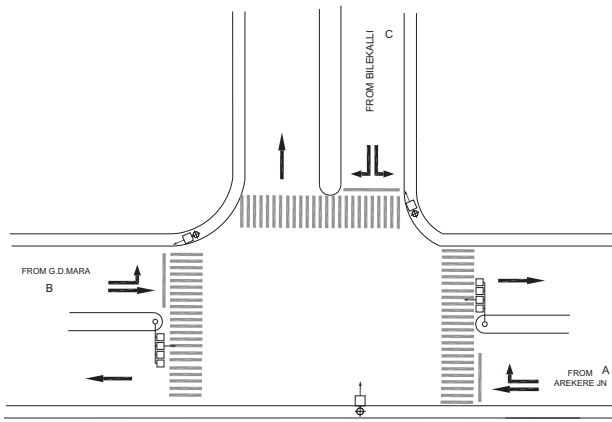

**BILEKAHALLI JUNCTION, MICO LAYOUT POLICE STATION - FIXED**

TIMINGS DATA										
BANNERUGHATTA RD X BILEKALLI RD			PHASE						CYCLE TIME	
	ROAD	FROM	1		2		3		4	
DATA	A	AREKERE GATE	R	S		S			EXCLUSIVE PEDESTRIAN	
	B	G.D.MARA			L	S	L			
	C	BILEKALLI		L			R	L		
TIMINGS	07:00	08:00	10		60		25		10	105
	08:00	10:30	15		120		50		10	195
	10:30	17:00	10		100		40		10	160
	17:00	21:00	15		120		40		10	185
	21:00	23:00	10		40		25		10	085
SATURDAY & SUNDAY	07:00	08:00	10		60		25		10	105
	08:00	10:30	15		120		50		10	195
	10:30	17:00	10		130 (90)		45 (40)		10	195 (150)
	17:00	21:00	15		120		40		10	185
	21:00	23:00	10		40		25		10	085

TIMINGS DATA														
100 FT RING ROAD X 16TH MAIN ROAD			PHASE						CYCLE TIME					
	ROAD	FROM	1		2		3		4		5		6	
DATA	A	TAVAREKERE	R	L	S			L						EXCLUSIVE PEDESTRIAN
	B	16TH MAIN				R	L	S				L		
	C	JAYADEVA HOSPITAL		L					L	S	R	L	S	
	D	SILK BOARD				L		R	L	S	L	S		
TIMINGS WEEKDAYS / (SATURDAY & SUNDAY)	07:00	08:00	25 (20)		25 (20)		15		25		15		10 (8)	115 (103)
	08:00	10:30	30 (25)		50 (40)		25 (20)		25		35 (25)		10 (8)	175 (143)
	10:30	17:00	25		25		15		25		25		10 (8)	125 (123)
	17:00	21:30	45 (35)		35 (25)		25 (20)		50 (45)		45 (30)		10 (8)	210 (163)
	21:30	23:00	25 (15)		25 (15)		15		50		15		10 (6)	140 (086)

**BTM 16TH MAIN - ORR JUNCTION, MICO LAYOUT POLICE STATION - FIXED**